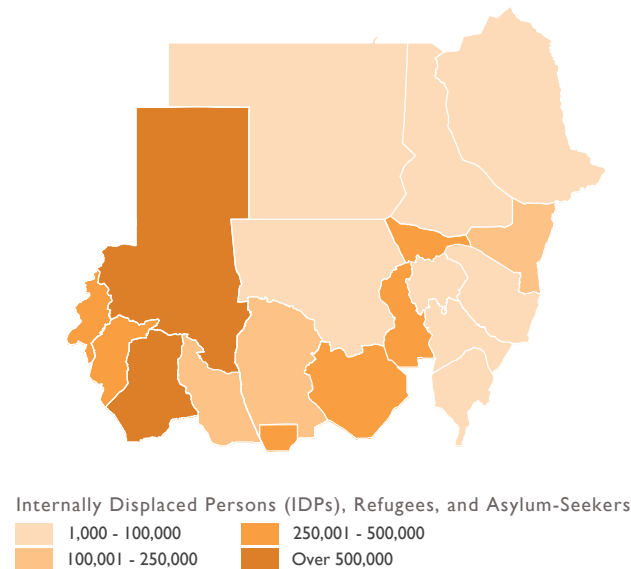

* Final sovereignty status of Abyei Area pending negotiations between South Sudan and Sudan.

Displaced People by State

Sources: IOM Displacement Tracking Matrix, November 2020; UNHCR Population Dashboard, March 2021

Projected Acute Food Insecurity, June-September 2021

Source: FEWS NET, Sudan Outlook, June - September 2021