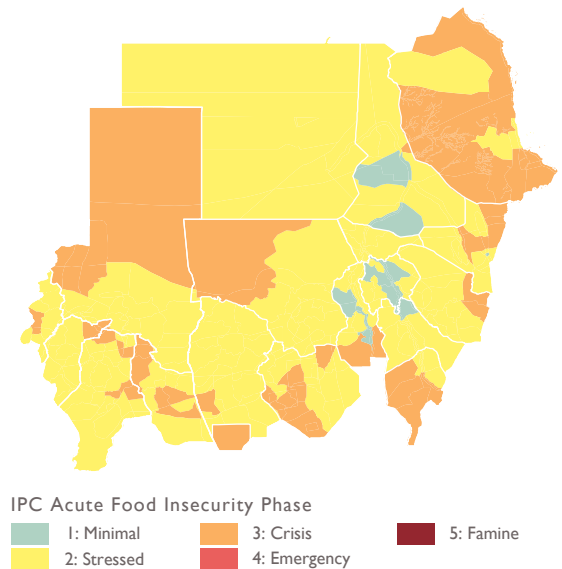

* Final sovereignty status of Abyei Area pending negotiations between South Sudan and Sudan.

Displaced People by State

Sources: IOM Displacement Tracking Matrix, November 2020; UNHCR Population Dashboard, March 2021

Projected Acute Food Insecurity, June-September 2021

Source: FEWS NET, Sudan Outlook, June - September 2021