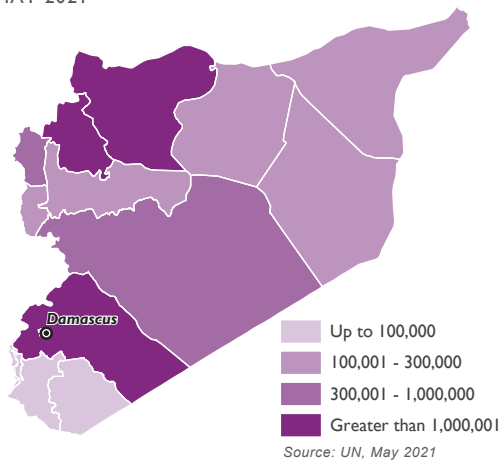

### SYRIA COUNTRYWIDE PROGRAMS

This map represents USG-supported programs active as of 06/28/21.

Partner activities are contingent upon access to conflict-affected areas and security concerns.

### IDPs By Governorate AS OF MAY 2021