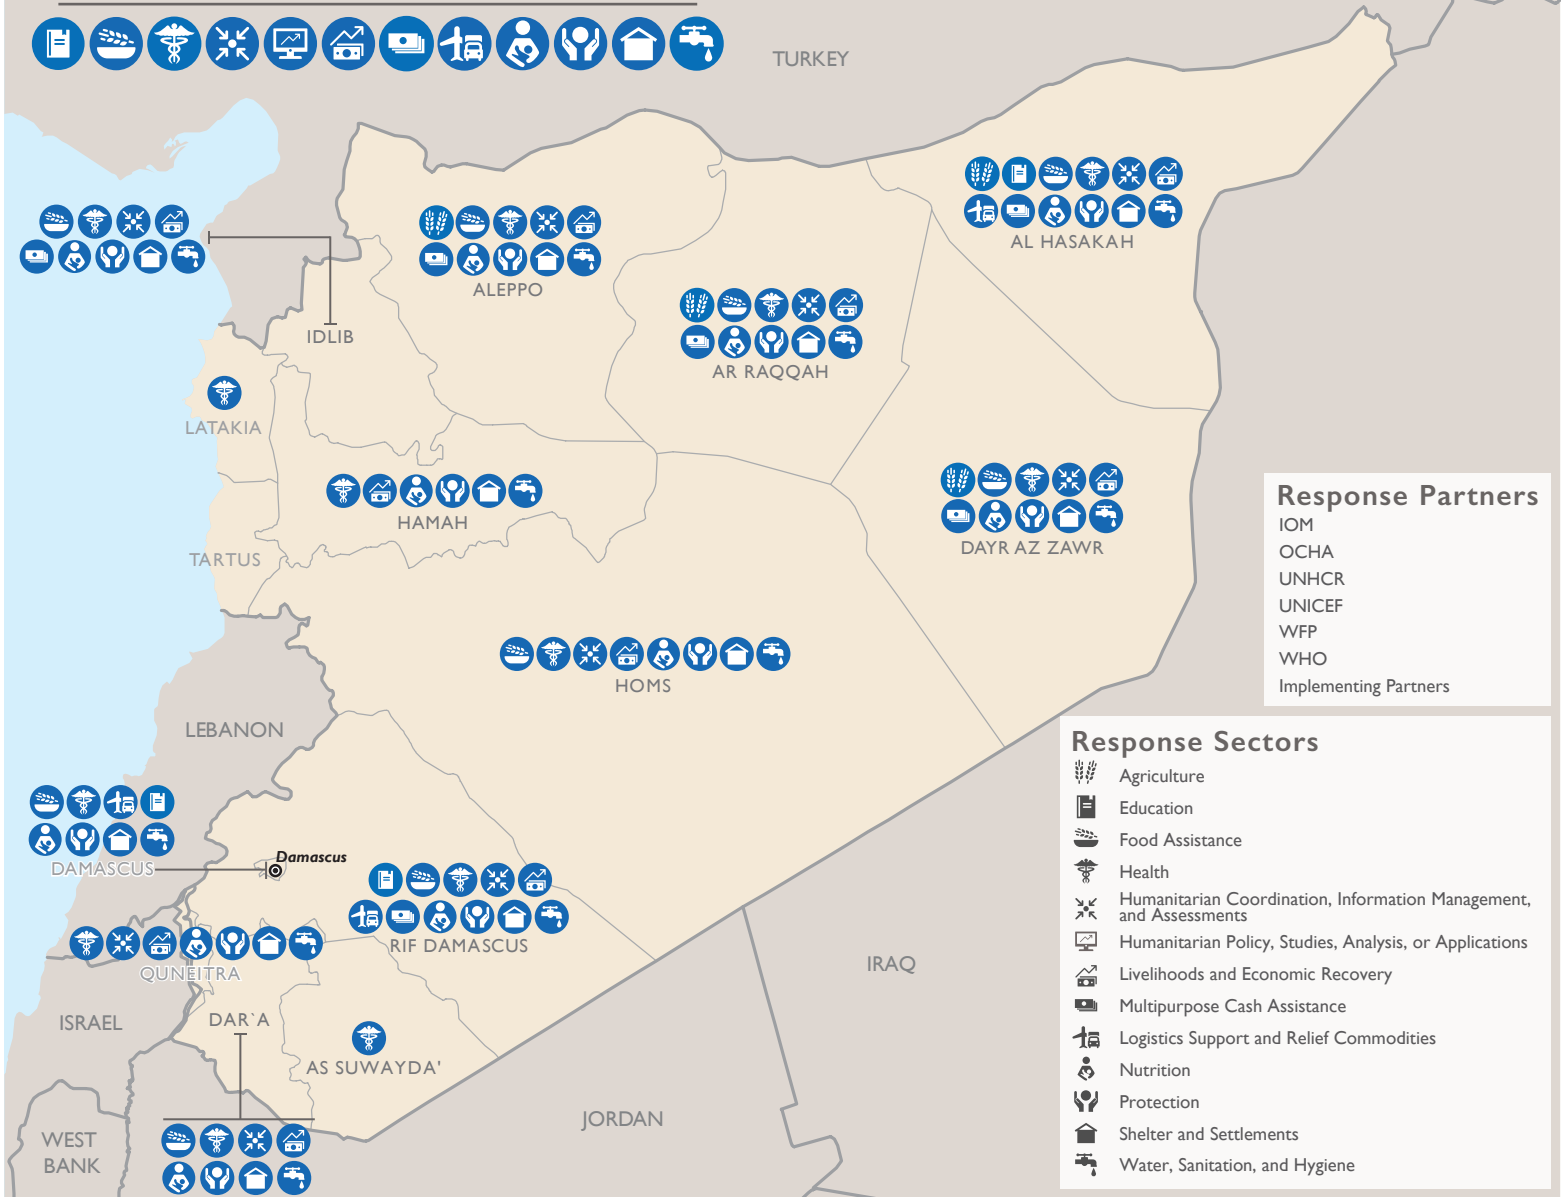

### SYRIA COUNTRYWIDE PROGRAMS

This map represents USG-supported programs active as of 06/28/21.

Partner activities are contingent upon access to conflict-affected areas and security concerns.

### IDPs By Governorate AS OF MAY 2021

### Syria Regional Response Programs