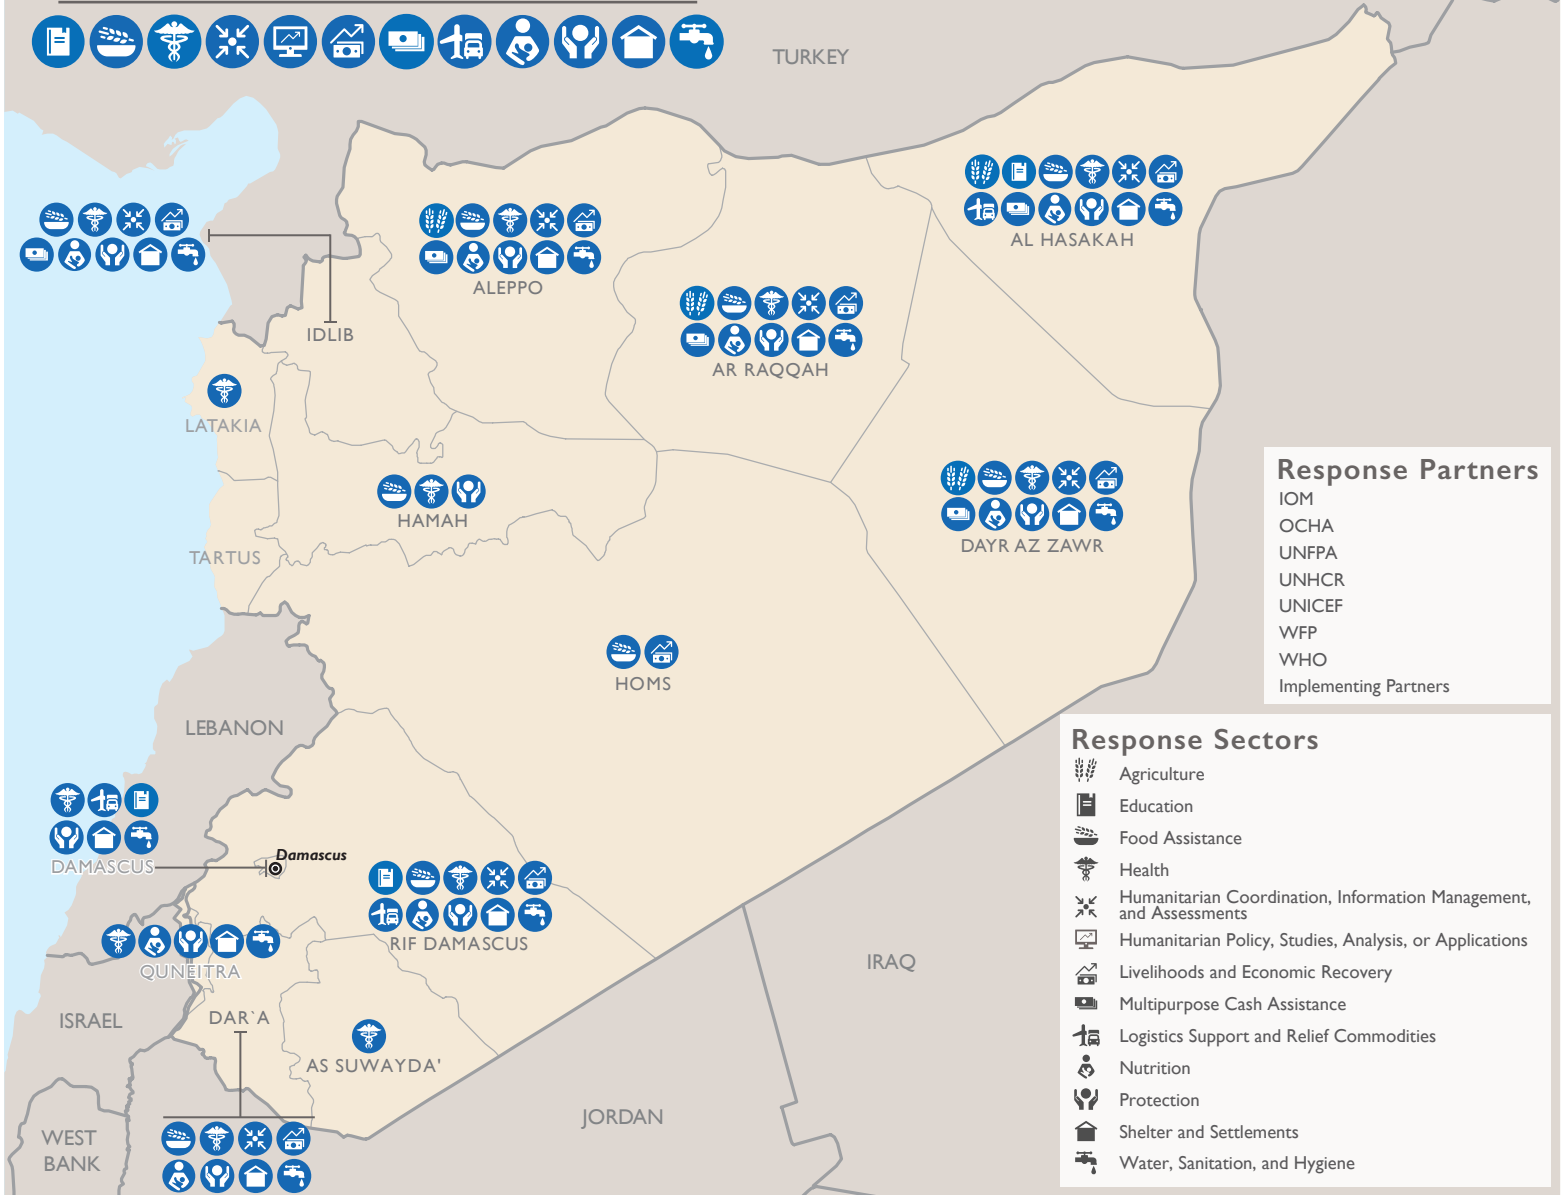

### SYRIA COUNTRYWIDE PROGRAMS

This map represents USG-supported programs active as of 08/06/21.

Partner activities are contingent upon access to conflict-affected areas and security concerns.

### IDPs By Governorate AS OF MAY 2021

### Syria Regional Response Programs