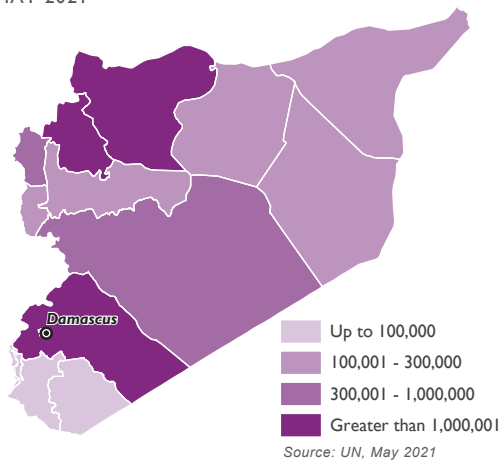

### SYRIA COUNTRYWIDE PROGRAMS

This map represents USG-supported programs active as of 08/06/21.

Partner activities are contingent upon access to conflict-affected areas and security concerns.

### IDPs By Governorate AS OF MAY 2021