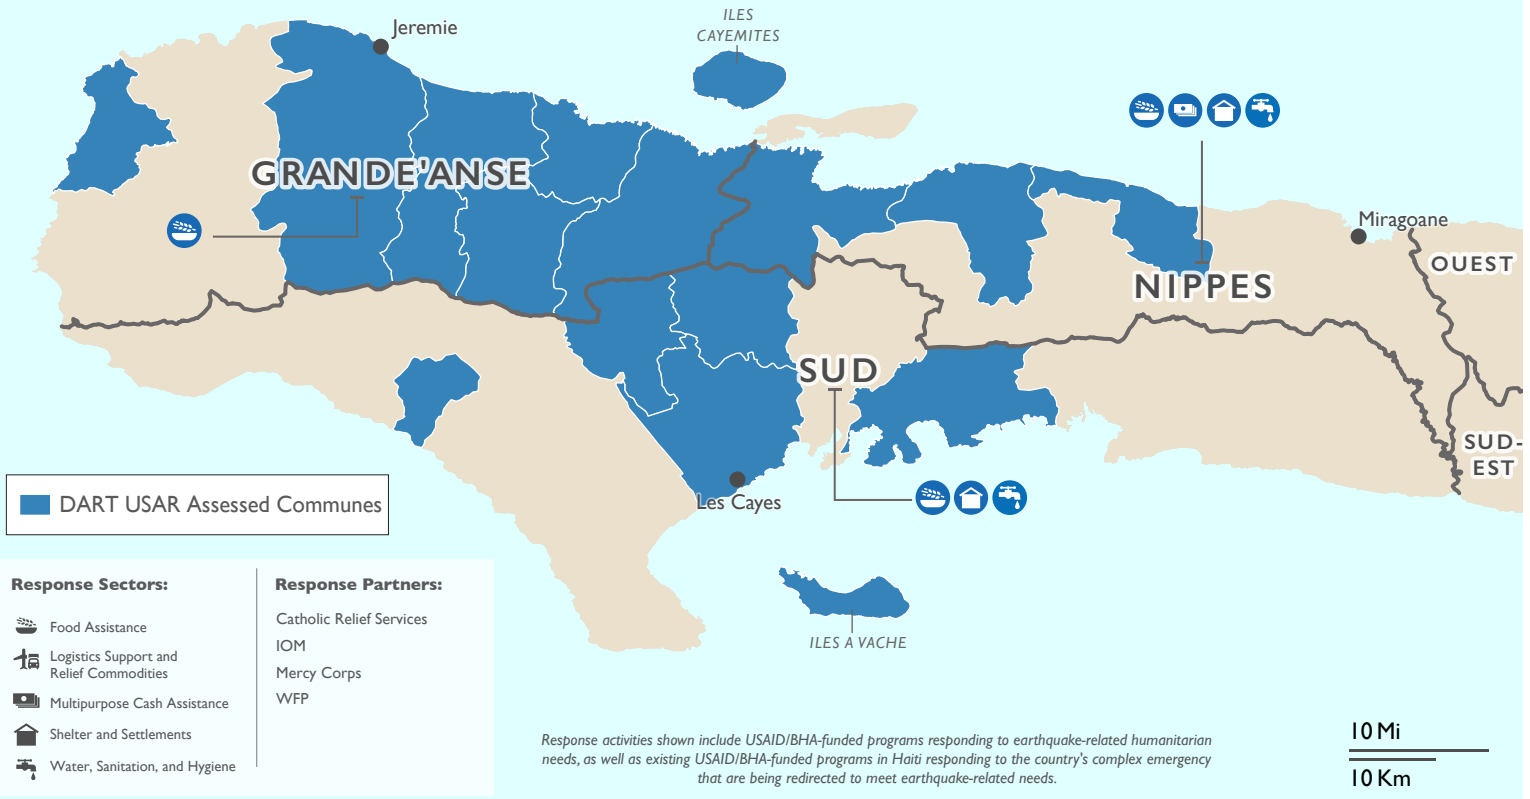

This map represents USG-supported programs active as of 08/24/21.

### REGIONWIDE PROGRAM

### Haiti Earthquake