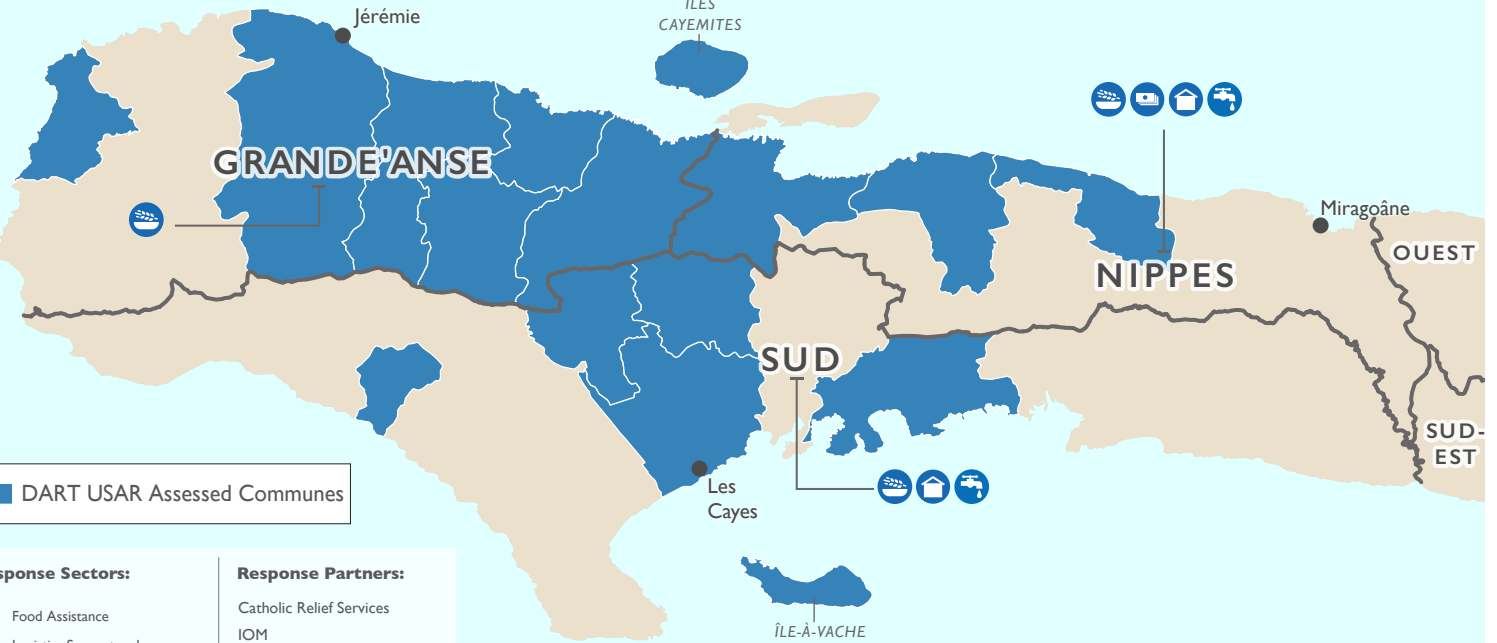

This map represents USG-supported programs active as of 08/26/21.

REGIONWIDE PROGRAM

Response activities shown include USAID/BHA-funded programs responding to earthquake-related humanitarian needs, as well as existing USAID/BHA-funded programs in Haiti responding to the country's complex emergency that are being redirected to meet earthquake-related needs.

10 Mi
10 Km

Haiti Earthquake