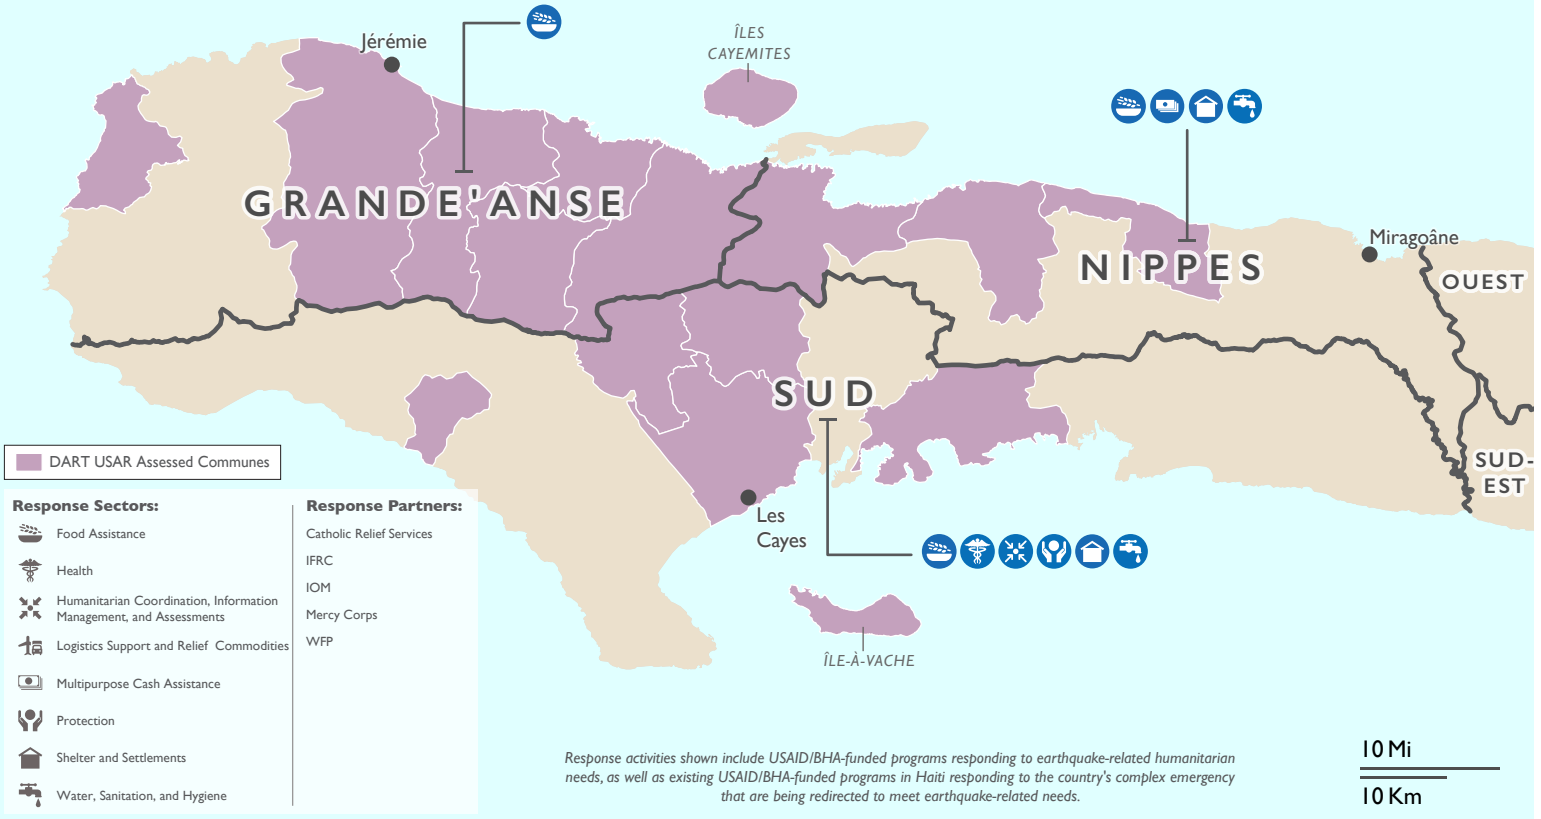

This map represents USG-supported programs active as of 09/02/21.

REGIONWIDE PROGRAM

Haiti Earthquake