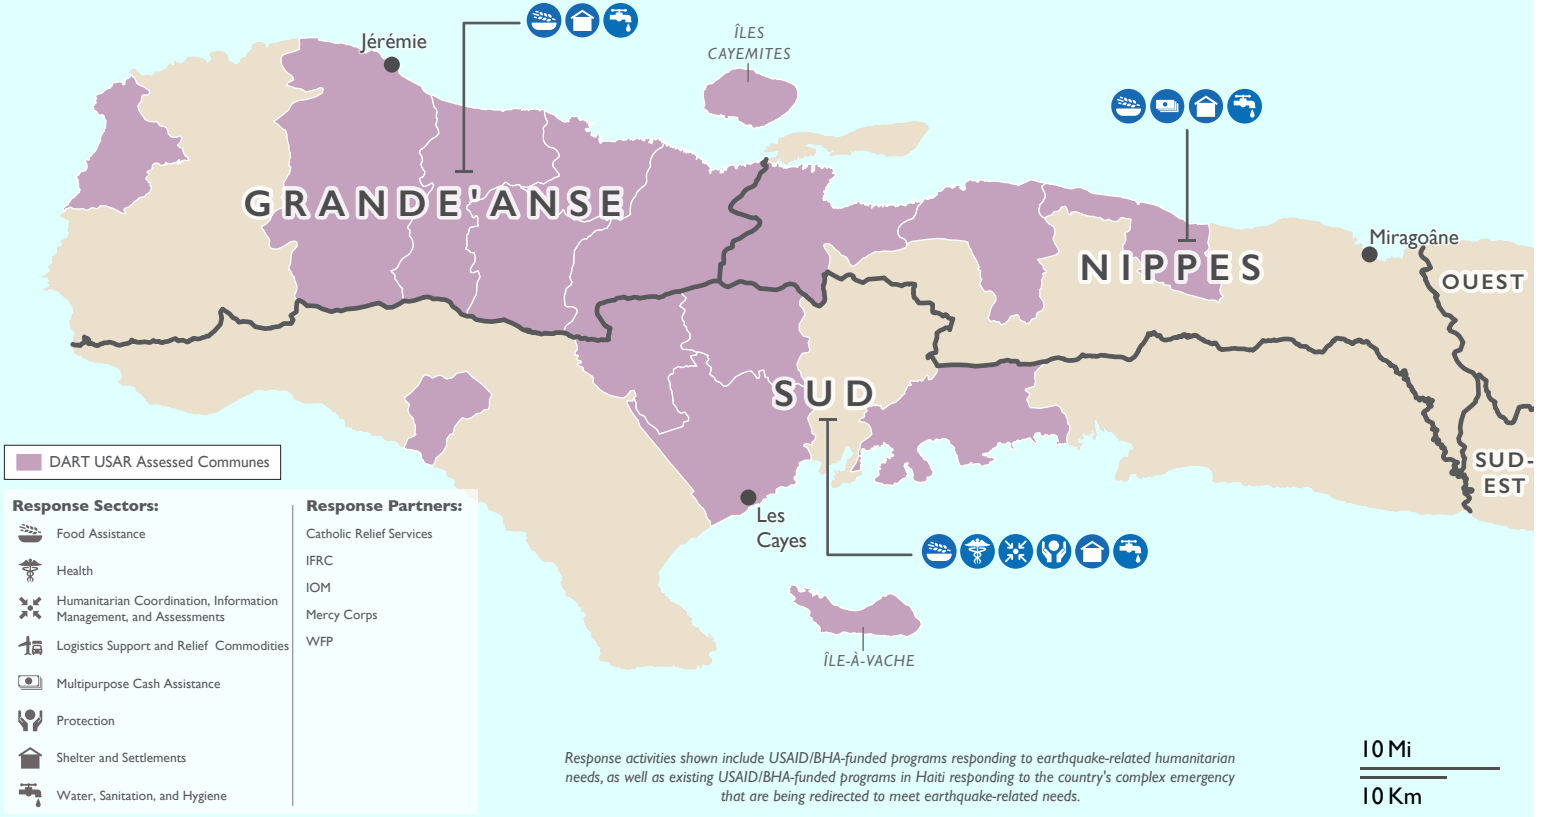

This map represents USG-supported programs active as of 09/07/21.

REGIONWIDE PROGRAM

Haiti Earthquake