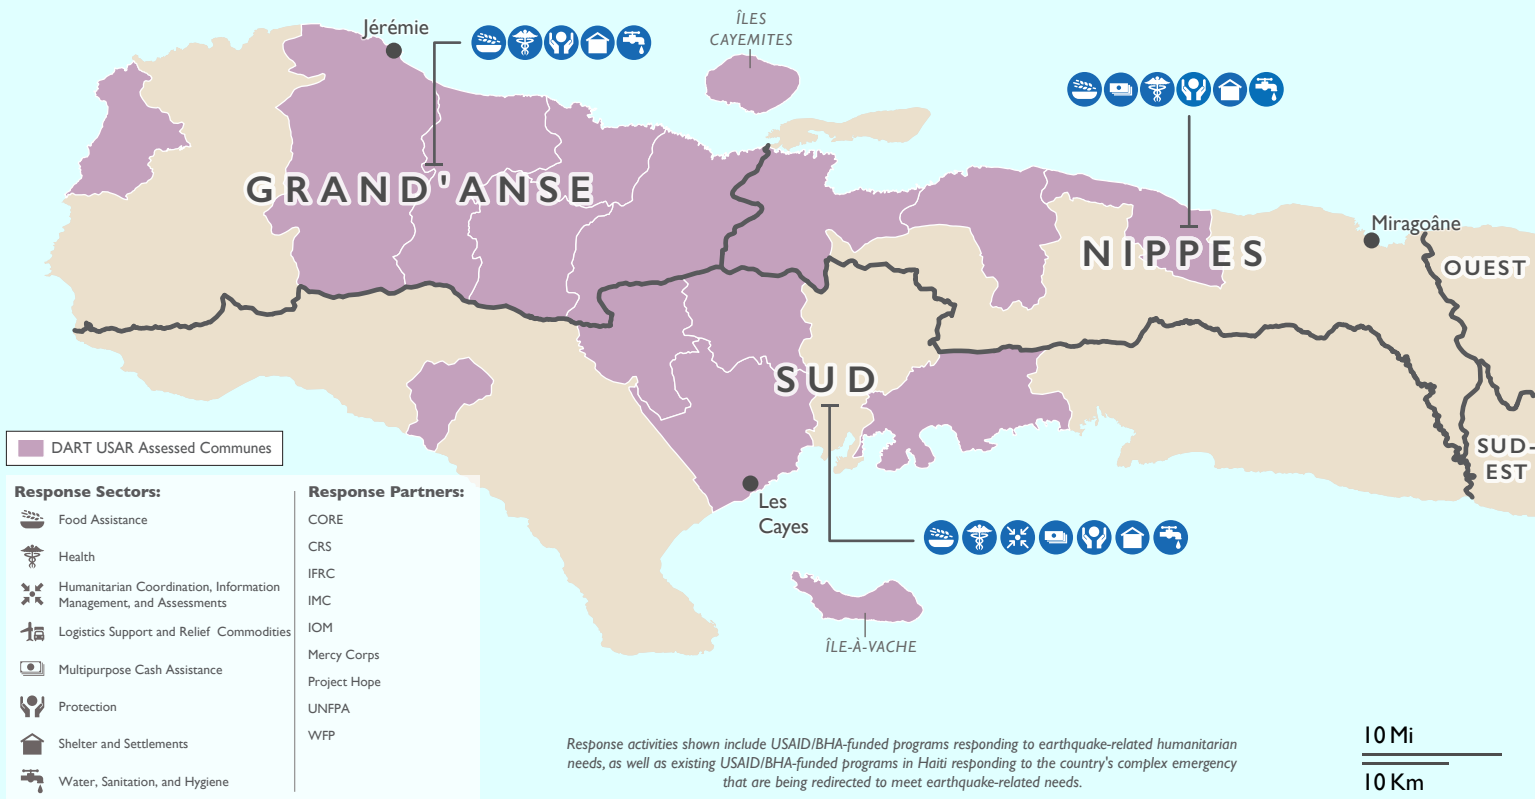

This map represents USG-supported programs active as of 09/17/21.

REGIONWIDE PROGRAM

Haiti Earthquake