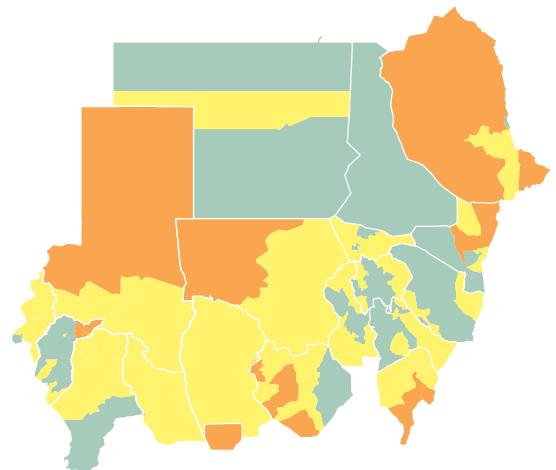

* Final sovereignty status of Abyei Area pending negotiations between South Sudan and Sudan.

Displaced People by State
Internally Displaced Persons (IDPs), Refugees, and Asylum-Seekers

1,000 - 100,000	250,001 - 500,000
100,001 - 250,000	Over 500,000

Sources: IOM Displacement Tracking Matrix, October 2019;
UNHCR Population Dashboard, August 2020

Estimated Food Security Levels THROUGH JANUARY 2021

1: Minimal	3: Crisis	5: Famine
2: Stressed	4: Emergency	No Data