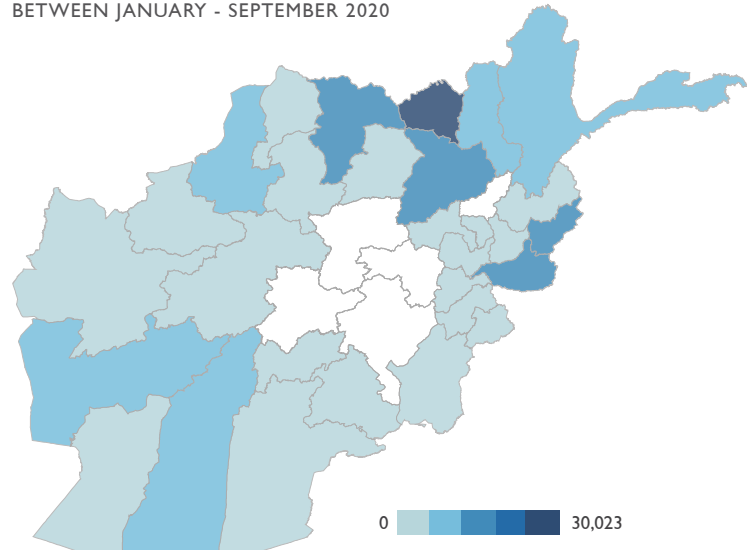

Partner activities are contingent upon access to conflict-affected areas and security concerns.

Estimated Food Security Levels THROUGH JANUARY 2021

Source: FEWS NET Afghanistan Outlook, 08/20 - 01/21

Number of IDPs by Province BETWEEN JANUARY - SEPTEMBER 2020

Source: OCHA Afghanistan Conflict Induced Displacement, 09/22/20