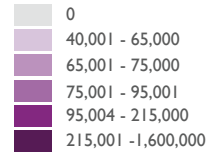

Projected Acute Food Insecurity Through January 2022

IPC Acute Food Insecurity Phase

Source: FEWS NET, August 2021

Internally Displaced Persons as of August 2021

Number of IDPs

Source: UNHCR, August 2021