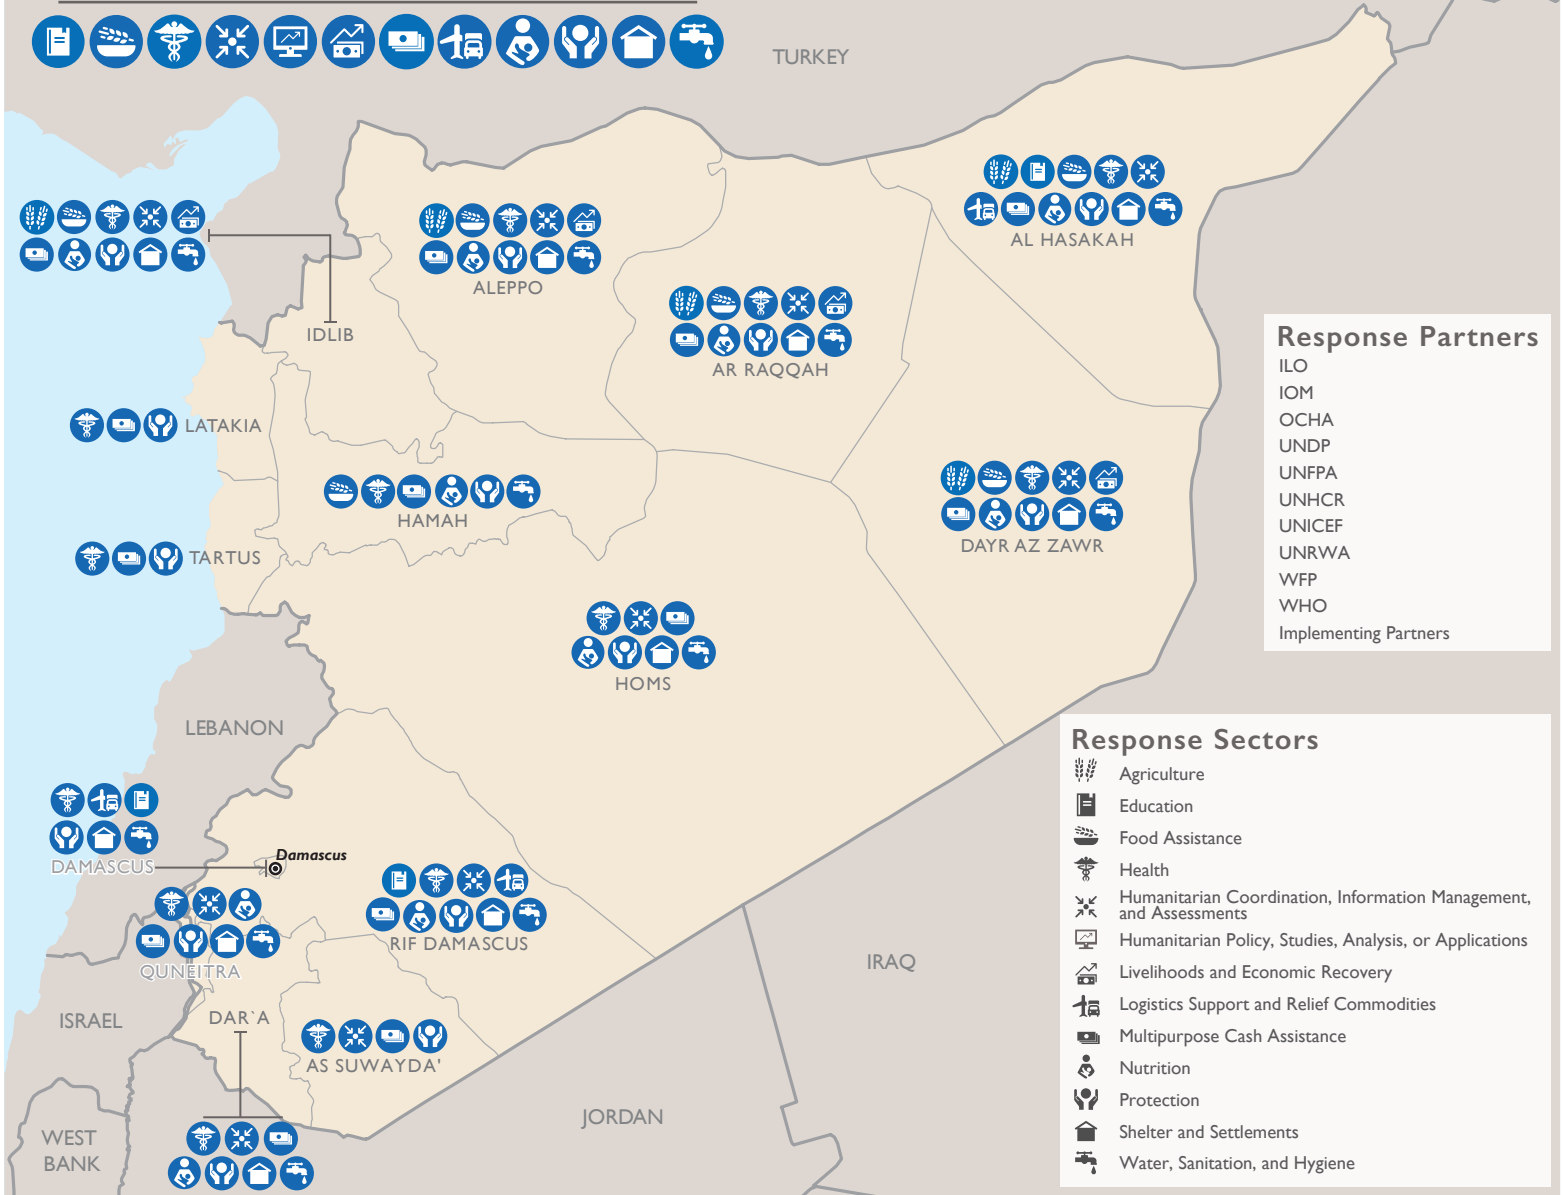

### SYRIA COUNTRYWIDE PROGRAMS

This map represents USG-supported programs active as of 09/30/21.

Partner activities are contingent upon access to conflict-affected areas and security concerns.

### Registered Syrian Refugees in Neighboring Countries - September 2021

### Syria Regional Response Programs