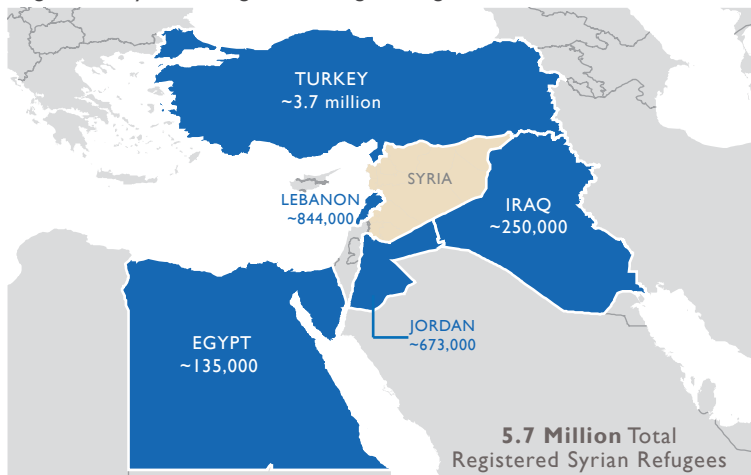

SYRIA COUNTRYWIDE PROGRAMS

This map represents USG-supported programs active as of 12/03/21.

Partner activities are contingent upon access to conflict-affected areas and security concerns.

Registered Syrian Refugees In Neighboring Countries - November 2021

Syria Regional Response Programs