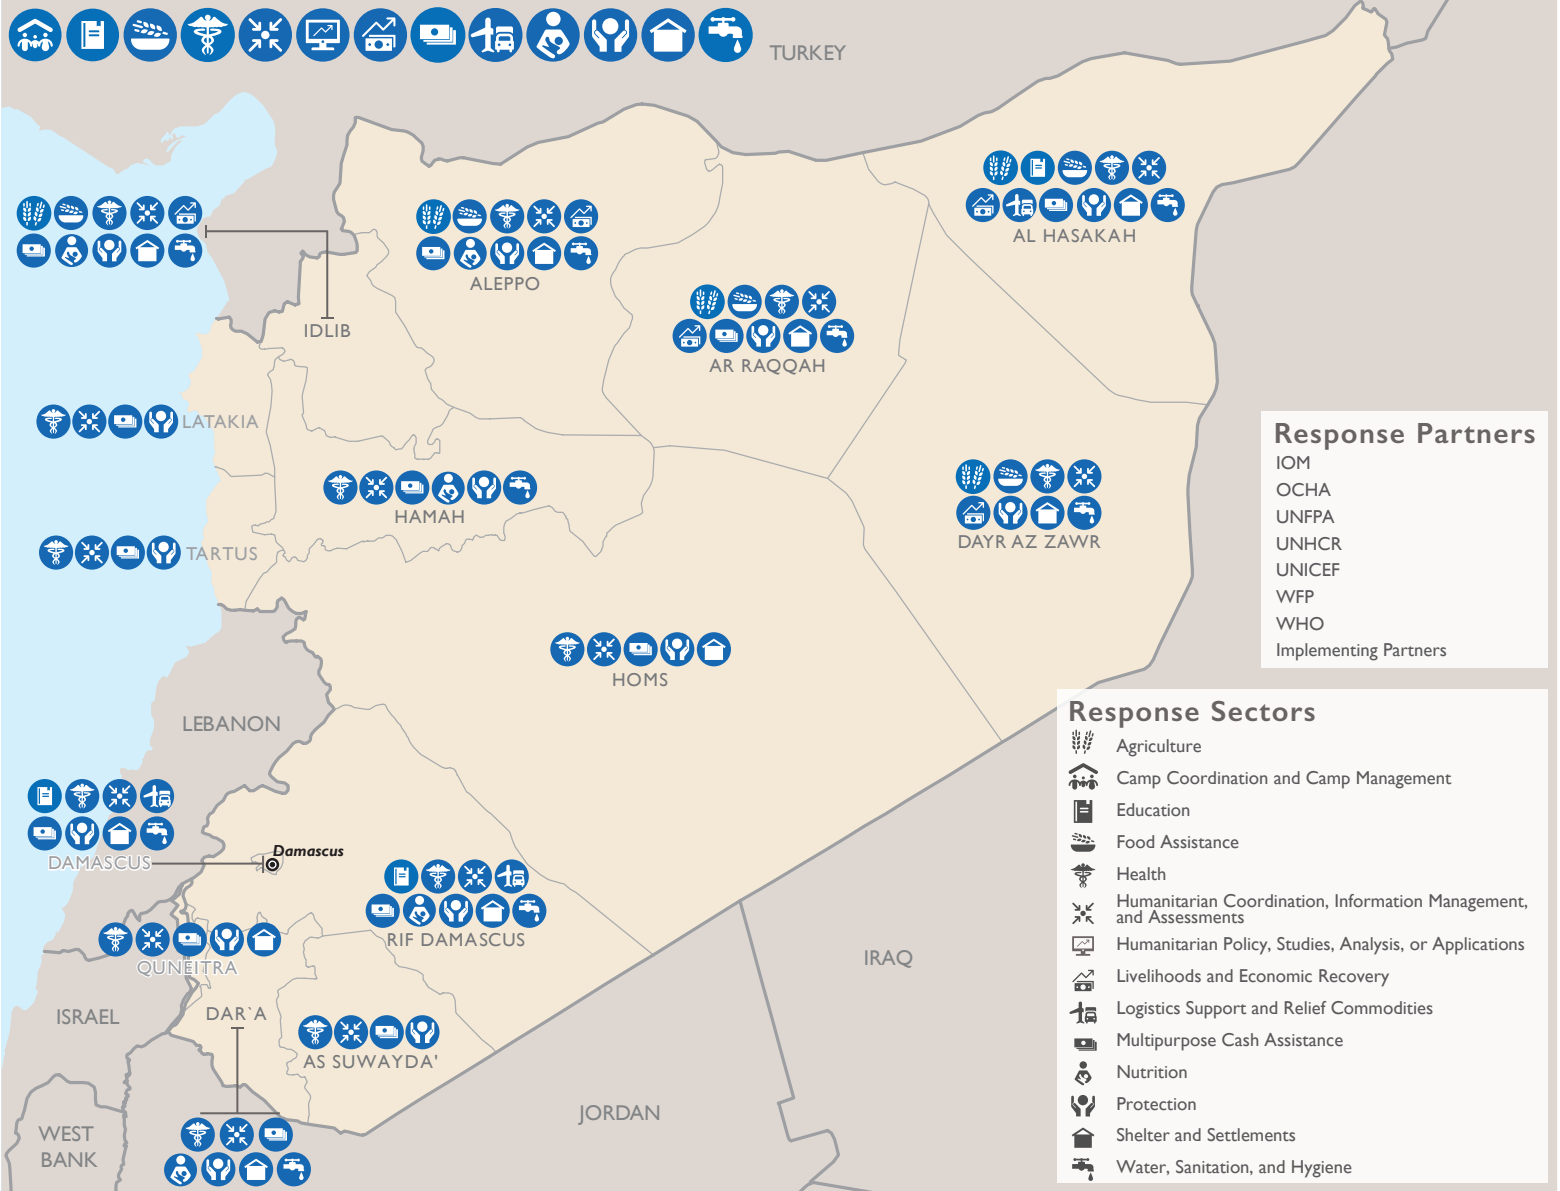

SYRIA COUNTRYWIDE PROGRAMS

This map represents USG-supported programs active as of 12/03/21.

Partner activities are contingent upon access to conflict-affected areas and security concerns.

Registered Syrian Refugees In Neighboring Countries - November 2021

Syria Regional Response Programs