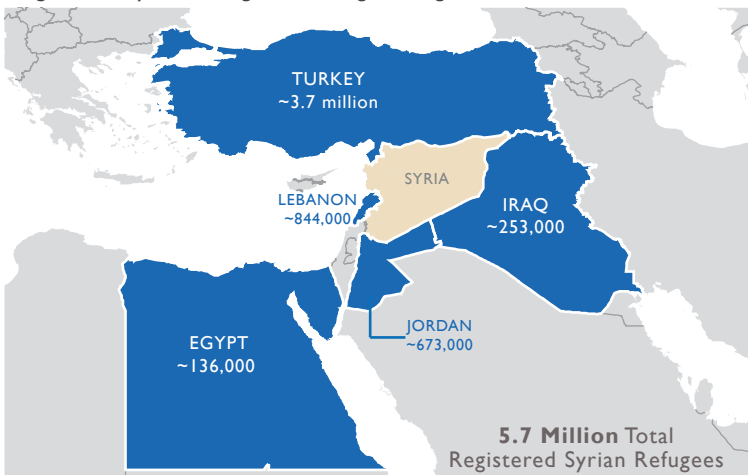

SYRIA COUNTRYWIDE PROGRAMS

This map represents USG-supported programs active as of 01/07/22.

Partner activities are contingent upon access to conflict-affected areas and security concerns.

Registered Syrian Refugees In Neighboring Countries - December 2021

Syria Regional Response Programs