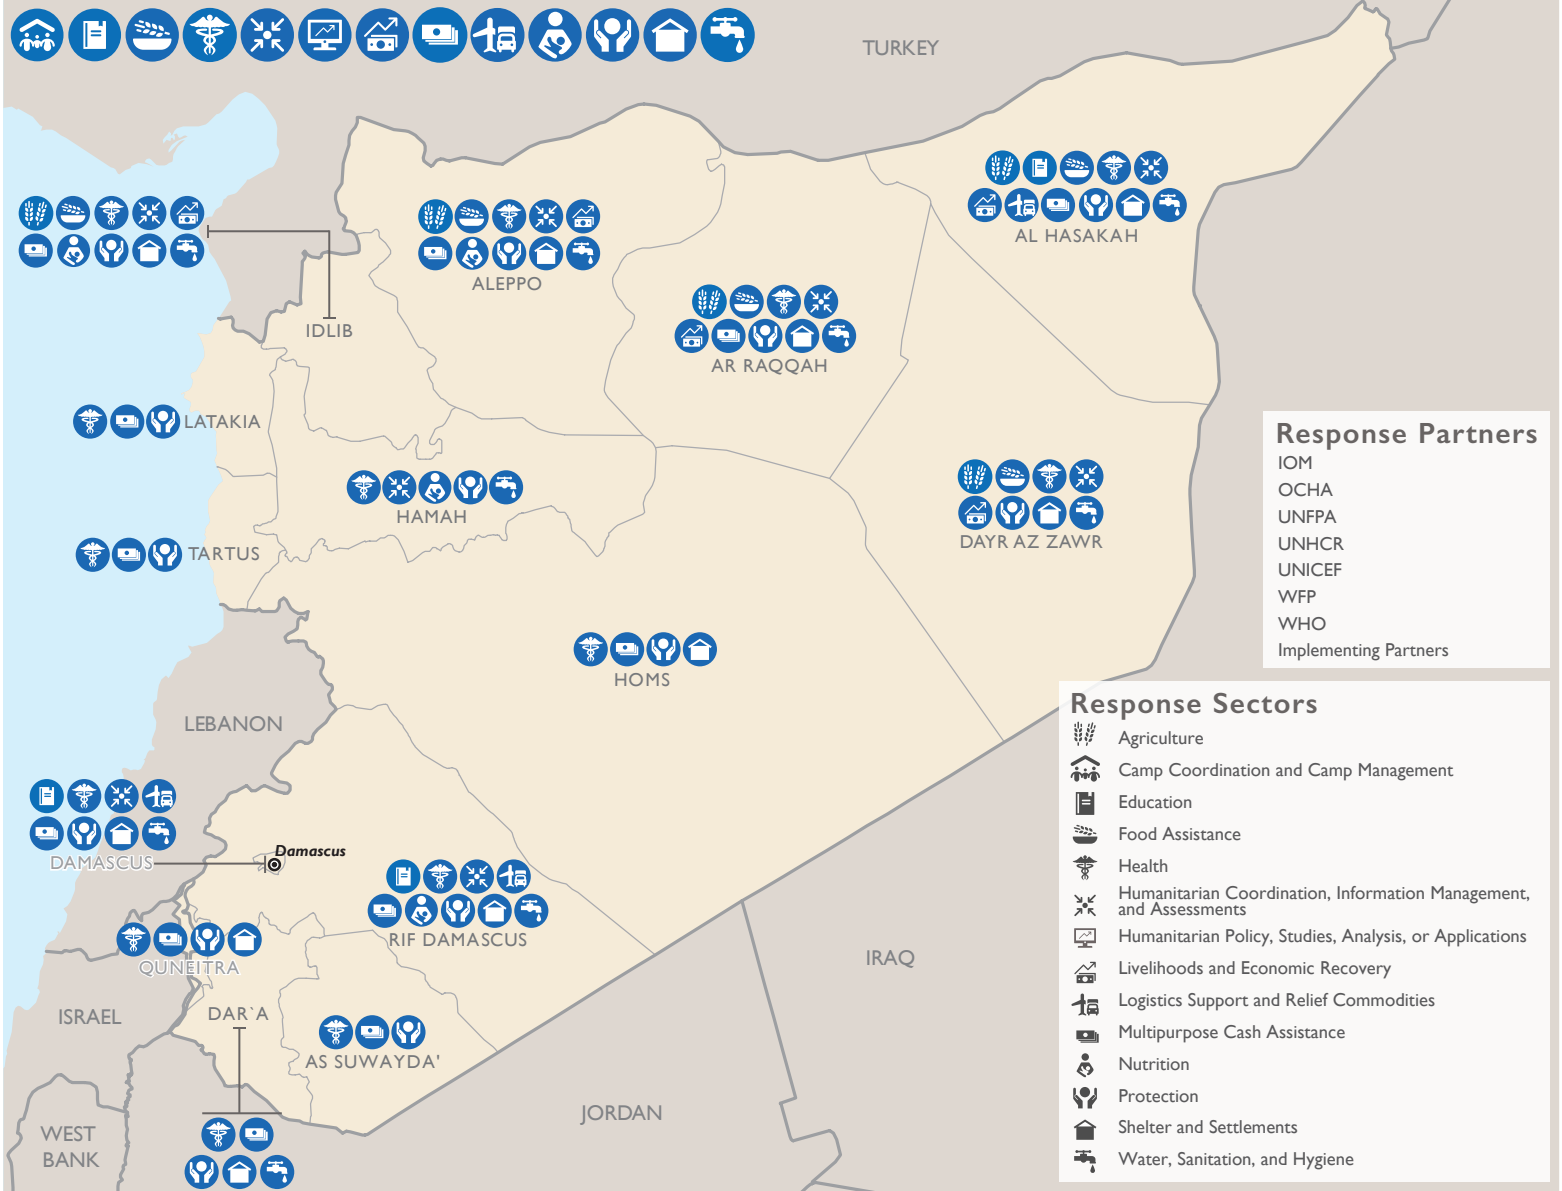

SYRIA COUNTRYWIDE PROGRAMS

This map represents USG-supported programs active as of 01/07/22.

Partner activities are contingent upon access to conflict-affected areas and security concerns.

Registered Syrian Refugees In Neighboring Countries - December 2021

Syria Regional Response Programs