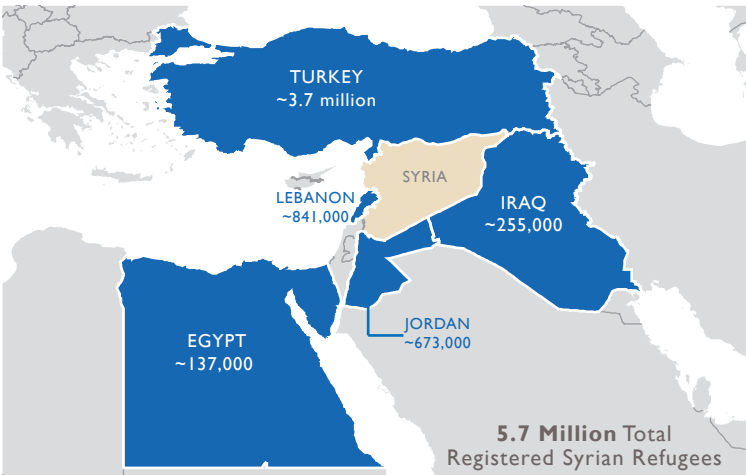

SYRIA COUNTRYWIDE PROGRAMS

This map represents USG-supported programs active as of 02/04/22.

Partner activities are contingent upon access to conflict-affected areas and security concerns.

Registered Syrian Refugees In Neighboring Countries - January 2022

Syria Regional Response Programs