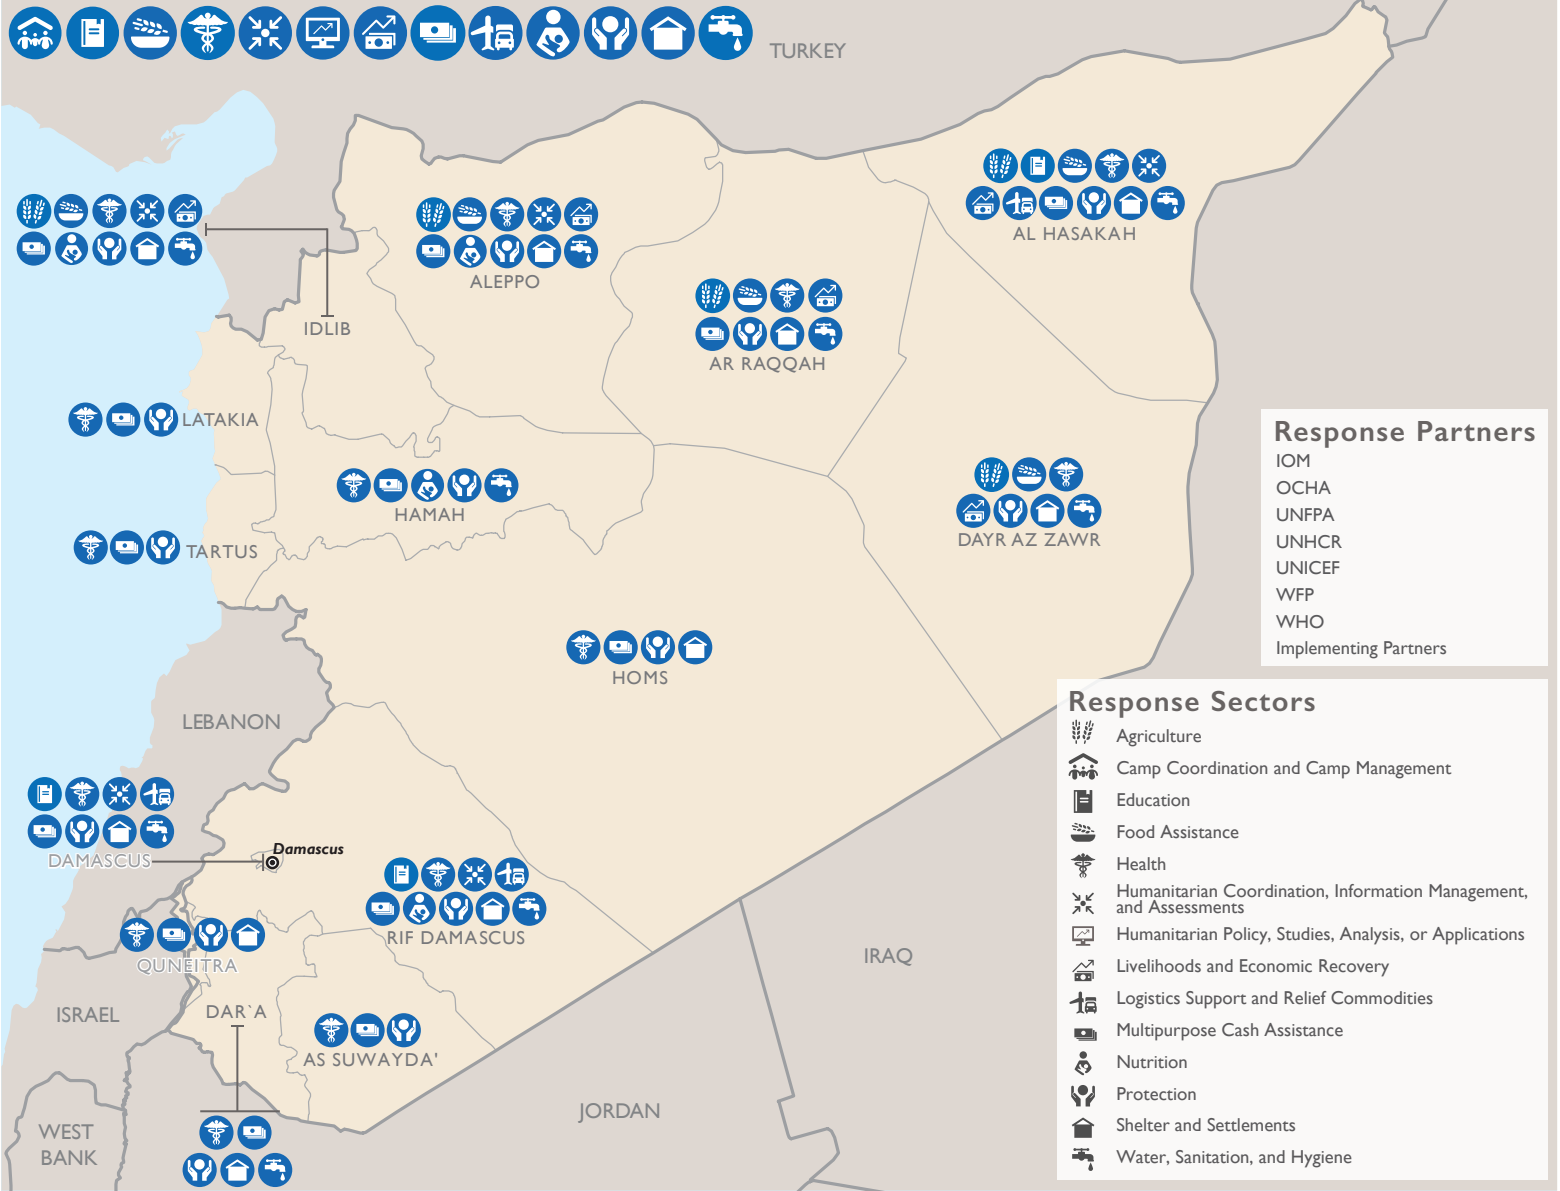

SYRIA COUNTRYWIDE PROGRAMS

This map represents USG-supported programs active as of 02/04/22.

Partner activities are contingent upon access to conflict-affected areas and security concerns.

Registered Syrian Refugees In Neighboring Countries - January 2022

Syria Regional Response Programs