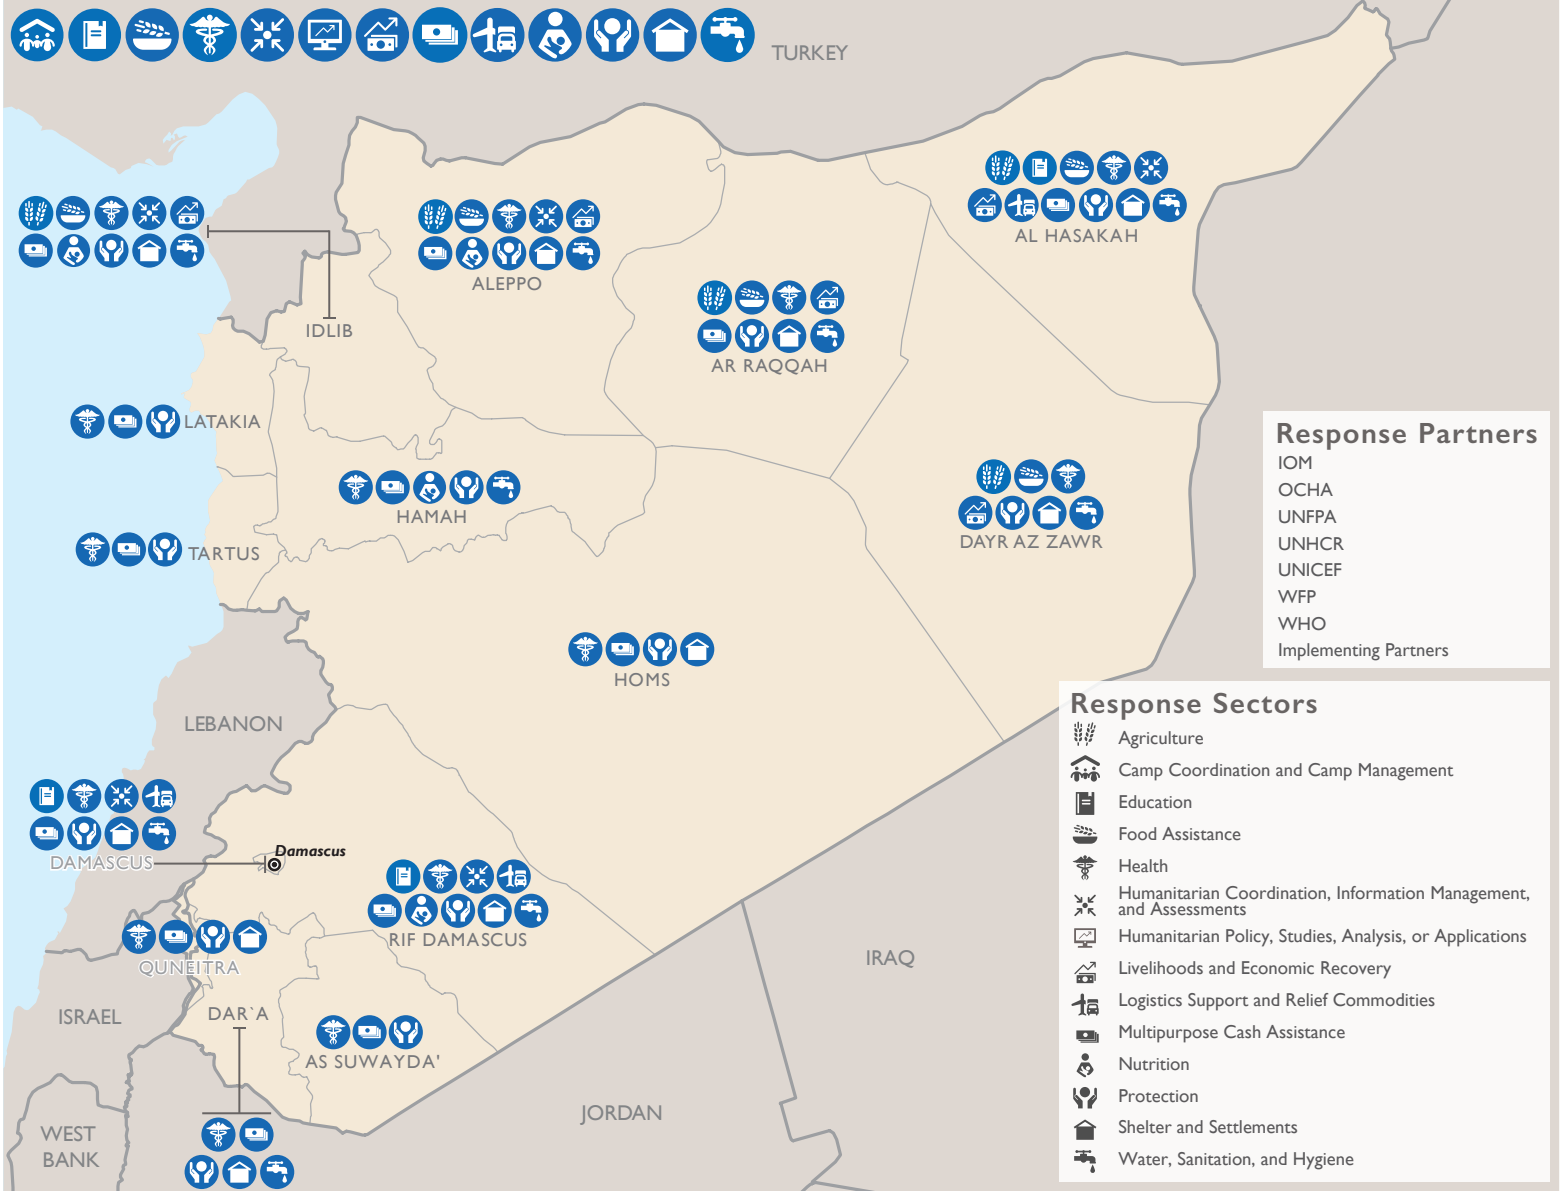

SYRIA COUNTRYWIDE PROGRAMS

This map represents USG-supported programs active as of 03/04/22.

Partner activities are contingent upon access to conflict-affected areas and security concerns.

Registered Syrian Refugees In Neighboring Countries -January 2022

Syria Regional Response Programs