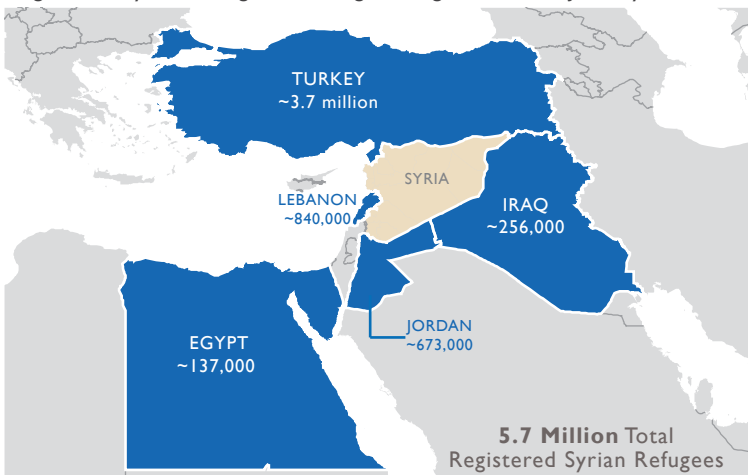

SYRIA COUNTRYWIDE PROGRAMS

This map represents USG-supported programs active as of 03/04/22.

Partner activities are contingent upon access to conflict-affected areas and security concerns.

Registered Syrian Refugees In Neighboring Countries -January 2022

Syria Regional Response Programs