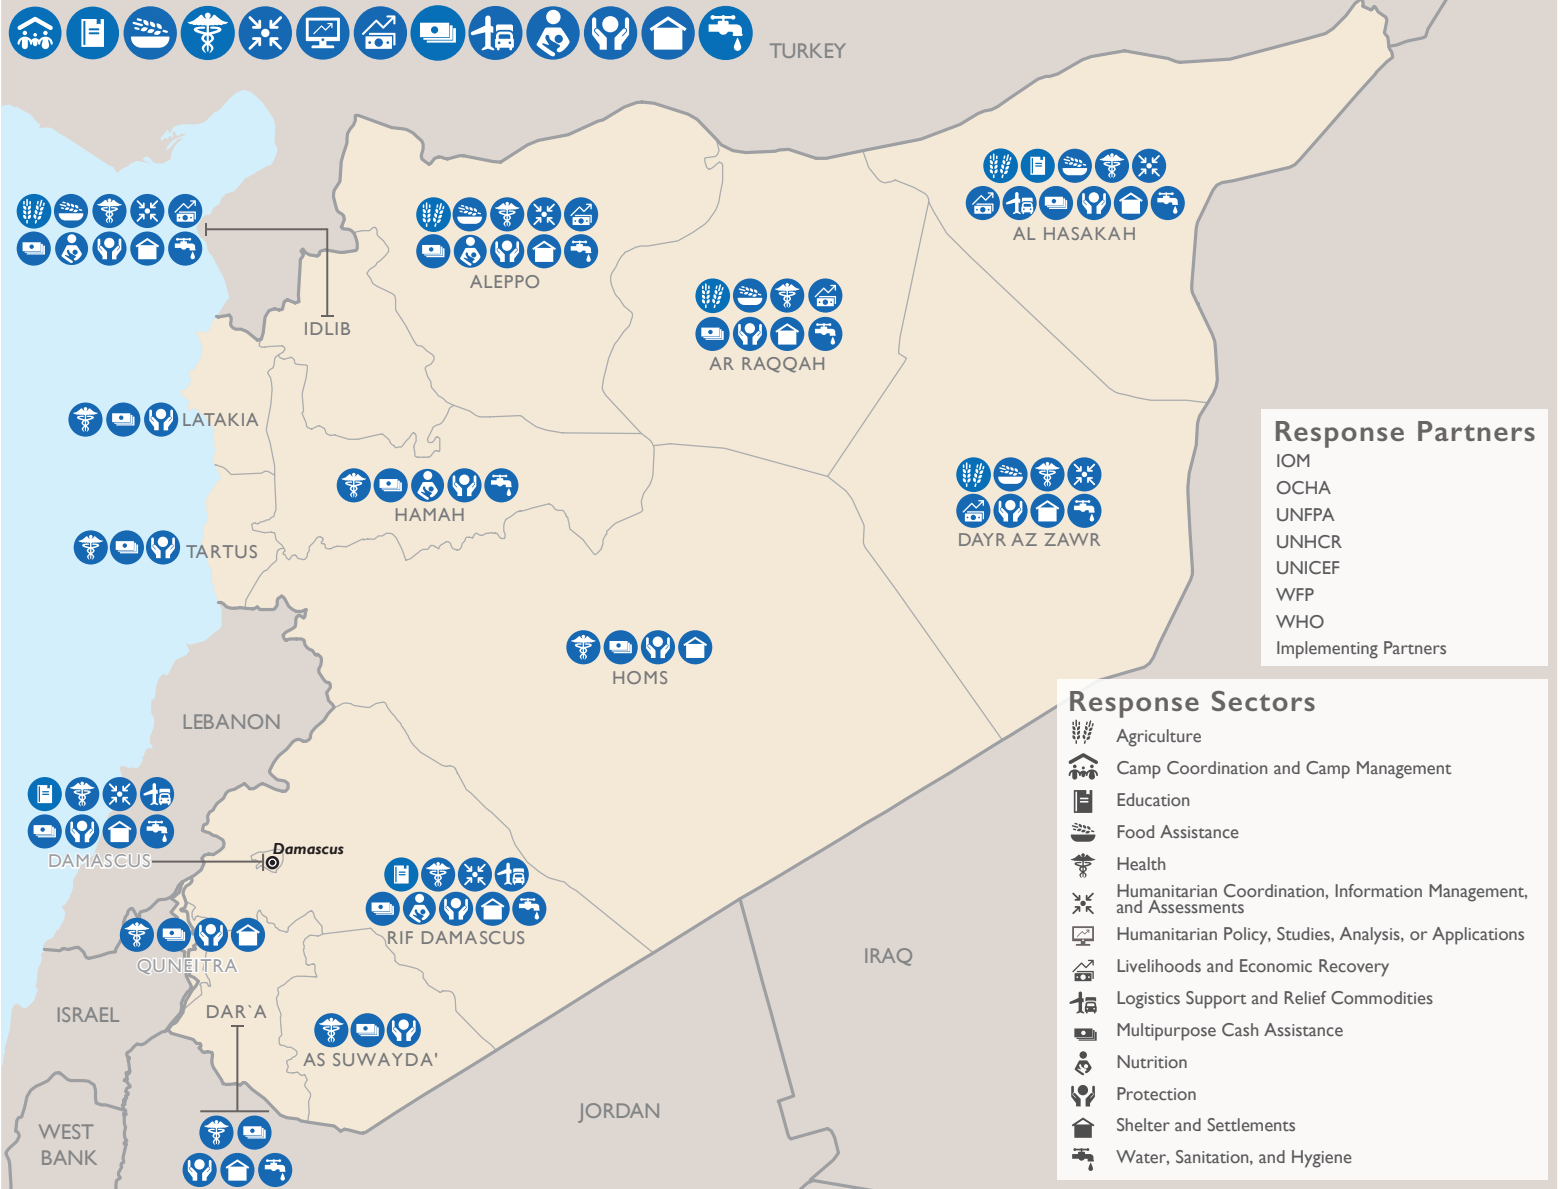

### SYRIA COUNTRYWIDE PROGRAMS

This map represents USG-supported programs active as of 04/01/22.

Partner activities are contingent upon access to conflict-affected areas and security concerns.

### Registered Syrian Refugees In Neighboring Countries - March 2022

### Syria Regional Response Programs