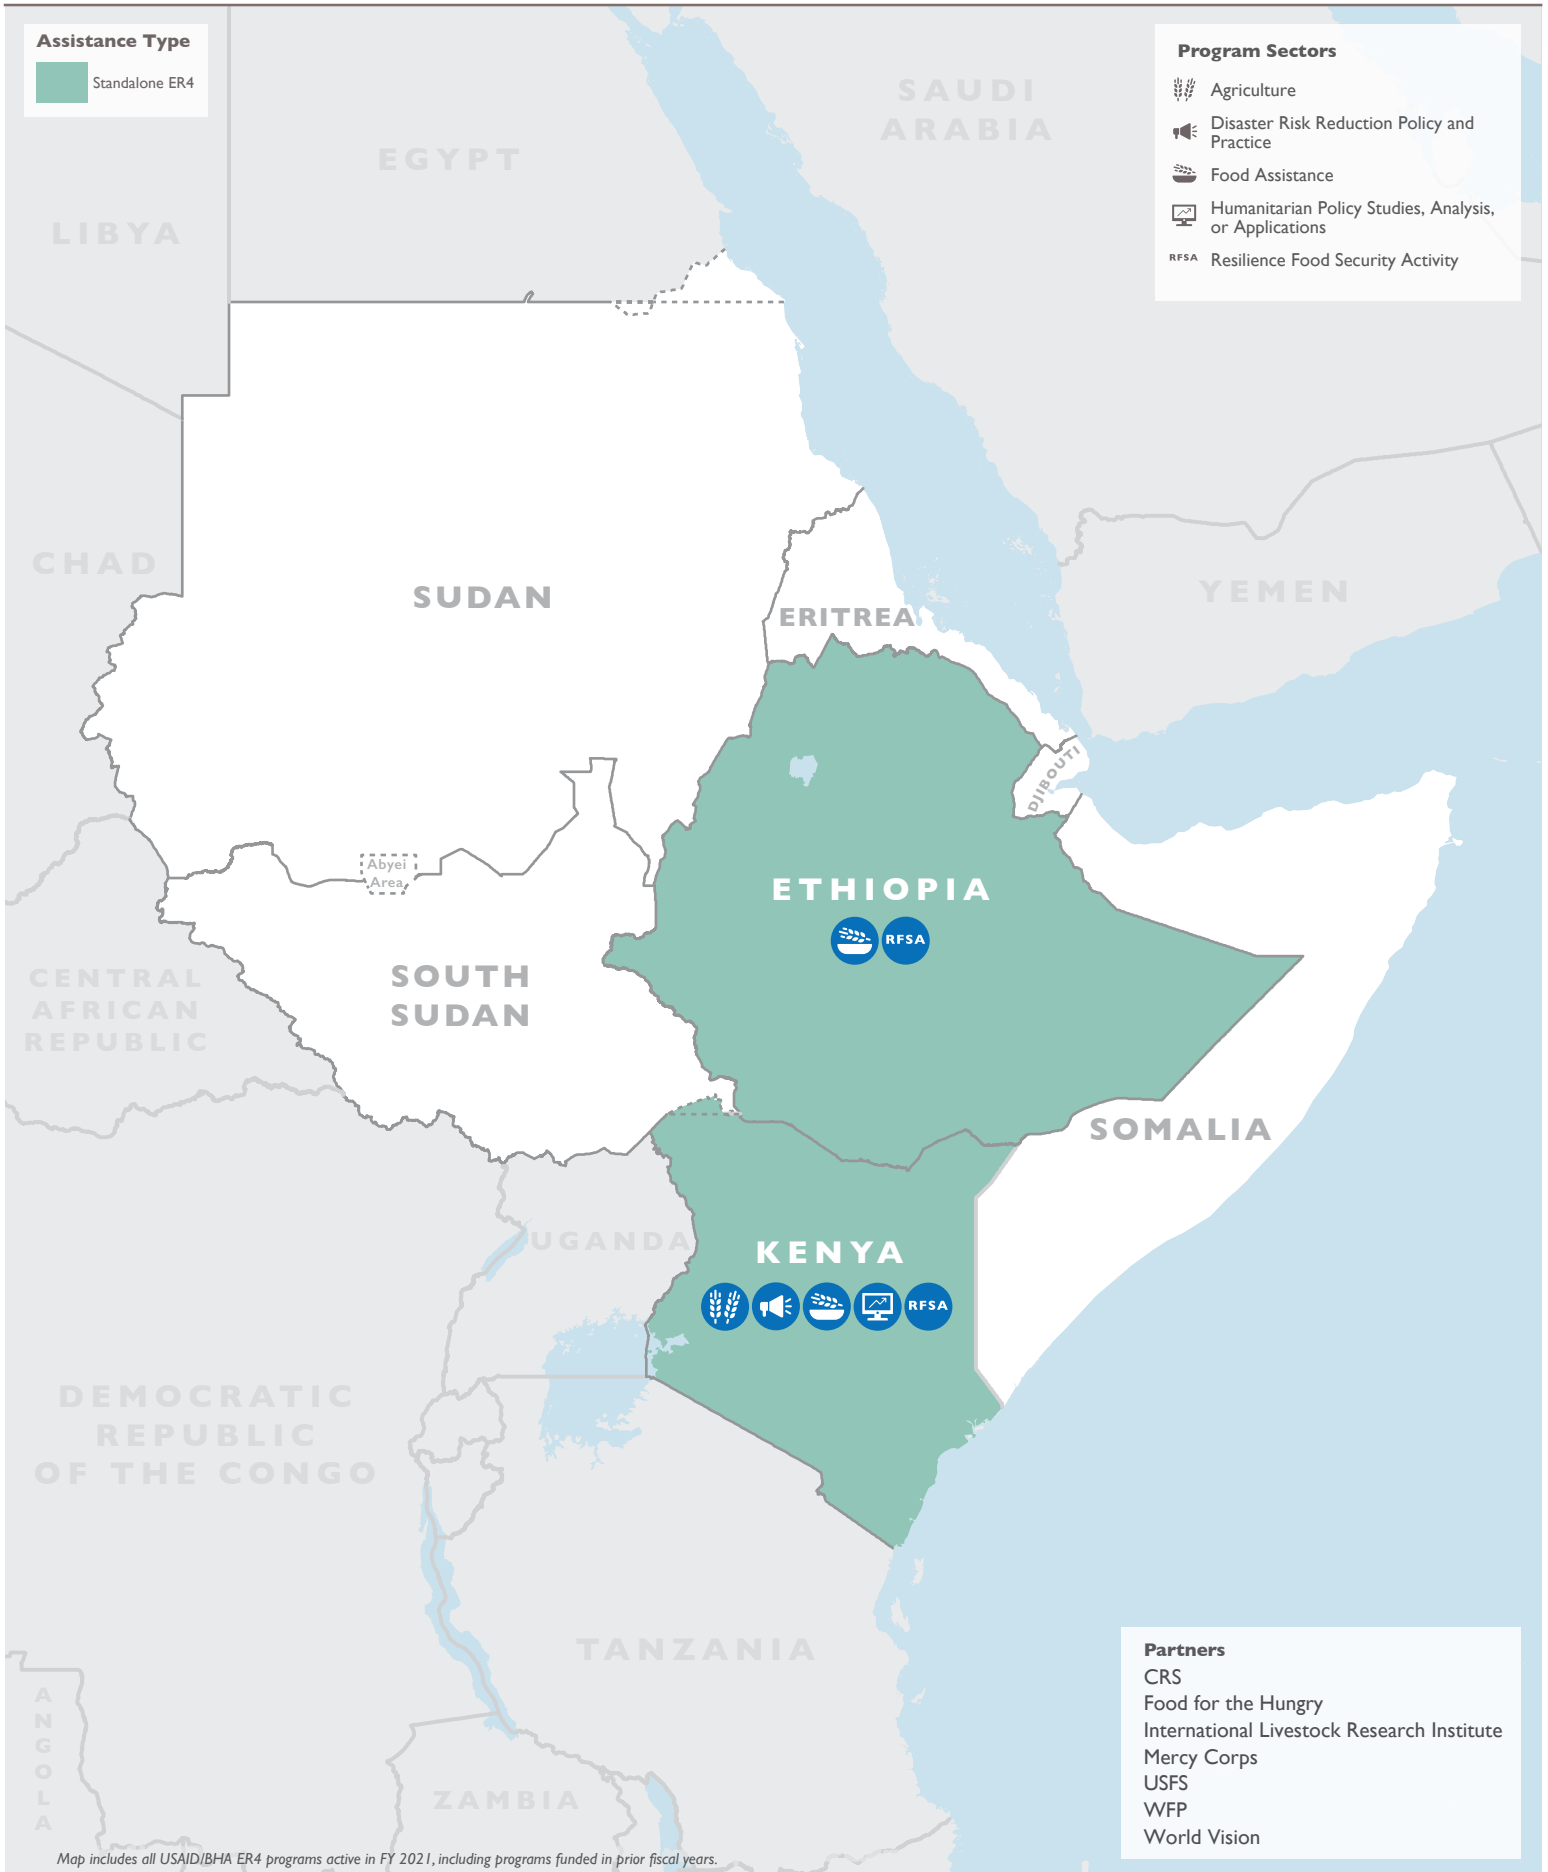

# EAST AFRICA

## USAID/BHA Early Recovery, Risk Reduction, and Resilience (ER4) Assistance

**Assistance Type**

Standalone ER4

**Program Sectors**

-  Agriculture
-  Disaster Risk Reduction Policy and Practice
-  Food Assistance
-  Humanitarian Policy Studies, Analysis, or Applications
-  RFSA Resilience Food Security Activity

**Partners**

- CRS
- Food for the Hungry
- International Livestock Research Institute
- Mercy Corps
- USFS
- WFP
- World Vision

Map includes all USAID/BHA ER4 programs active in FY 2021, including programs funded in prior fiscal years.

The boundaries and names used on this map do not imply official endorsement or acceptance by the U.S. Government.

Last Updated 09/30/21