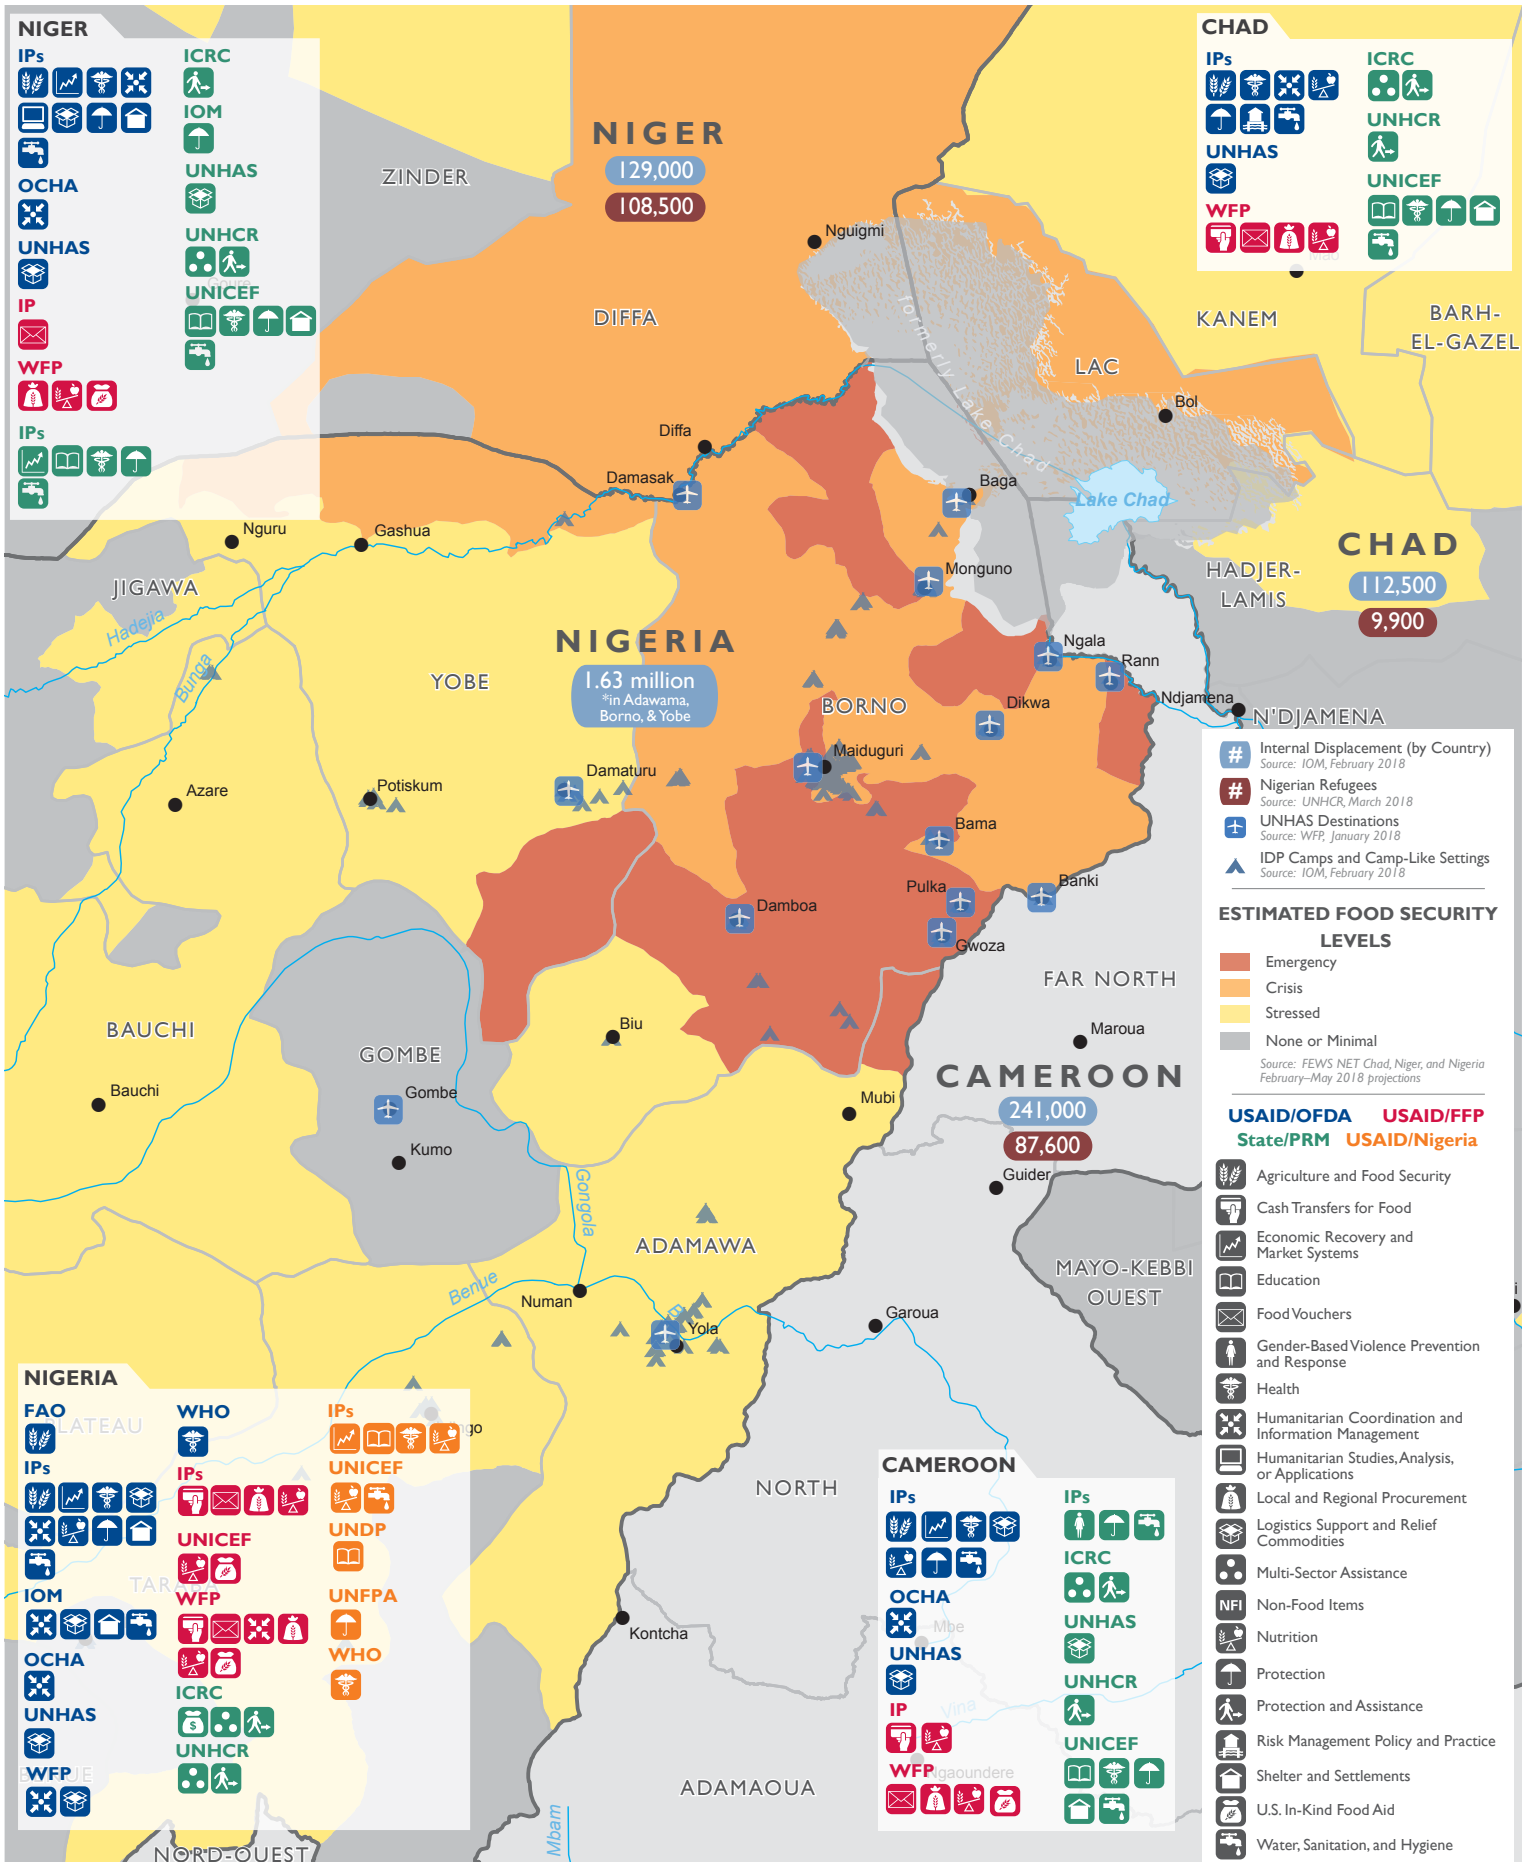

USAID
FROM THE AMERICAN PEOPLE

ACTIVE USAID PROGRAMS FOR THE LAKE CHAD BASIN RESPONSE

Last Updated 04/19/18

The boundaries and names used on this map do not imply official endorsement or acceptance by the U.S. Government.