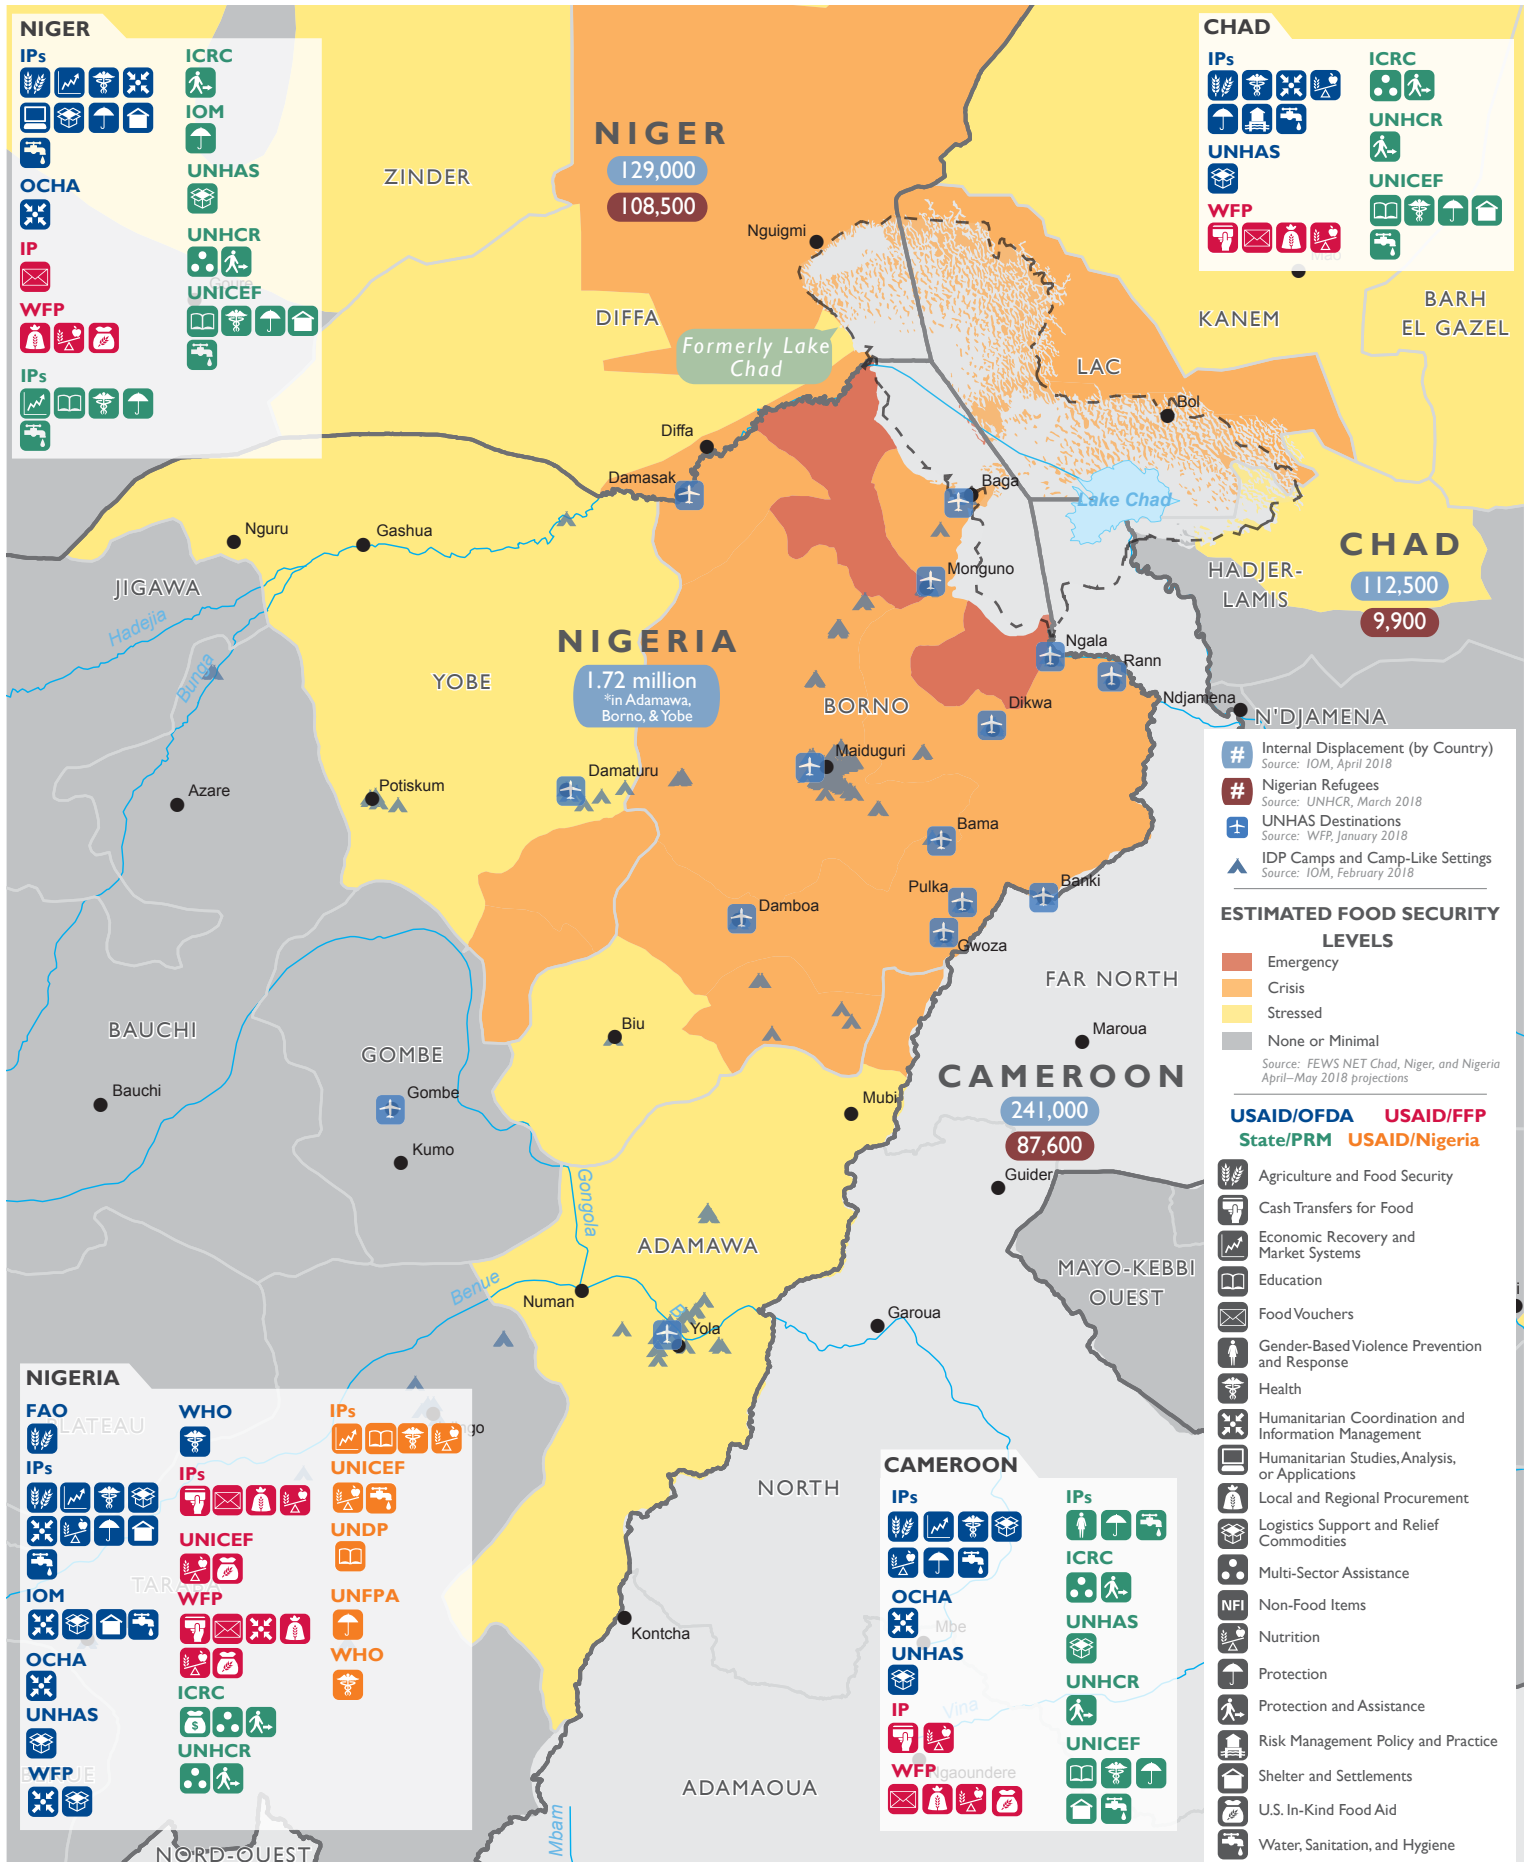

USAID
FROM THE AMERICAN PEOPLE

ACTIVE USAID PROGRAMS FOR THE LAKE CHAD BASIN RESPONSE

Last Updated 05/03/18

The boundaries and names used on this map do not imply official endorsement or acceptance by the U.S. Government.