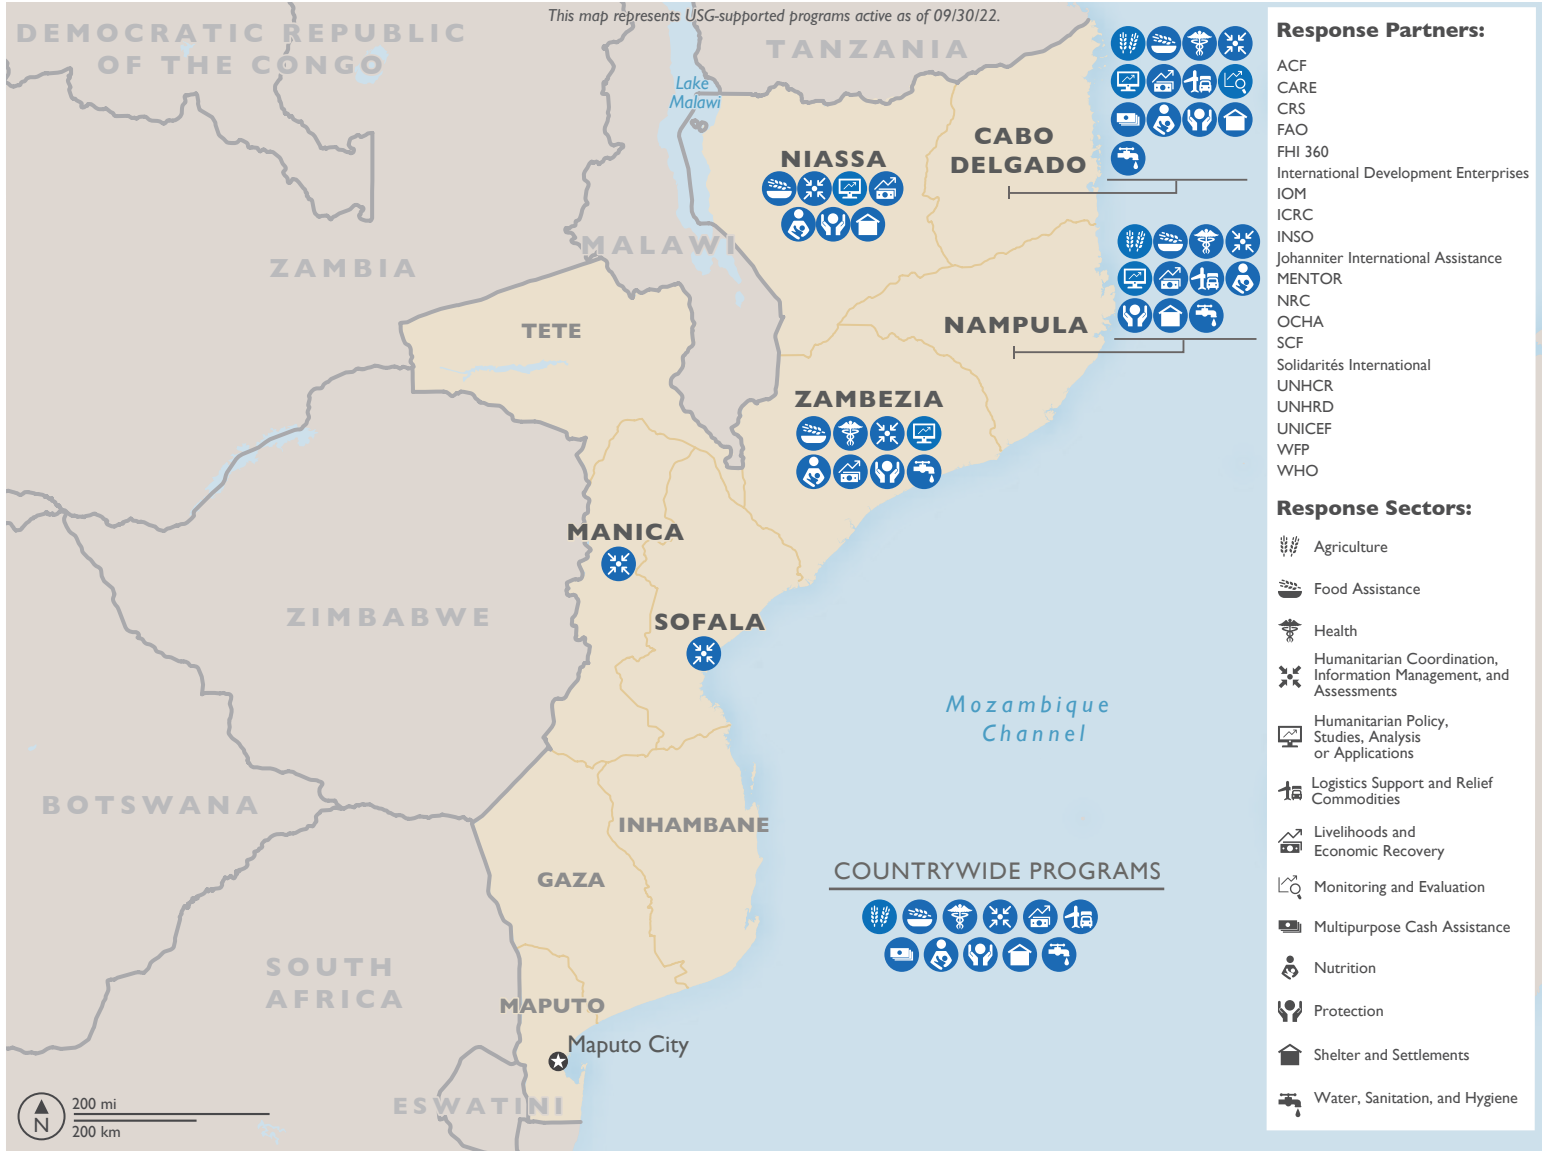

MOZAMBIQUE

USG Response to the Complex Emergency and Tropical Cyclones

Projected Acute Food Insecurity Through January 2023

Internally Displaced Persons as of June 2022