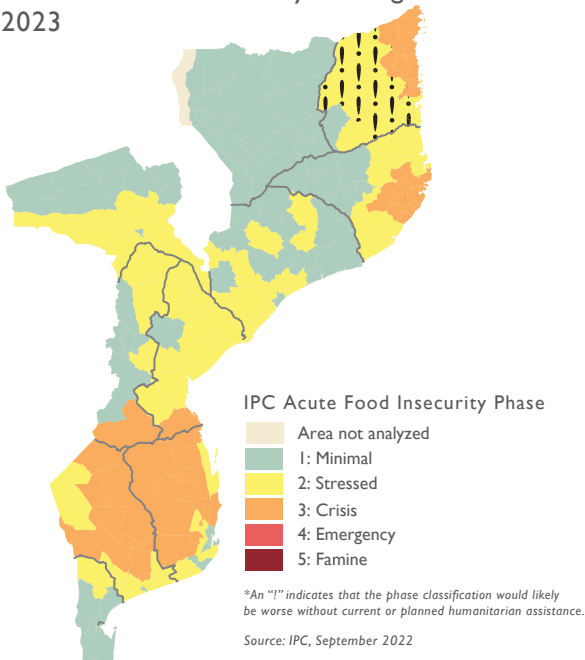

MOZAMBIQUE

USG Response to the Complex Emergency and Tropical Cyclones

Projected Acute Food Insecurity Through January 2023

Internally Displaced Persons as of June 2022