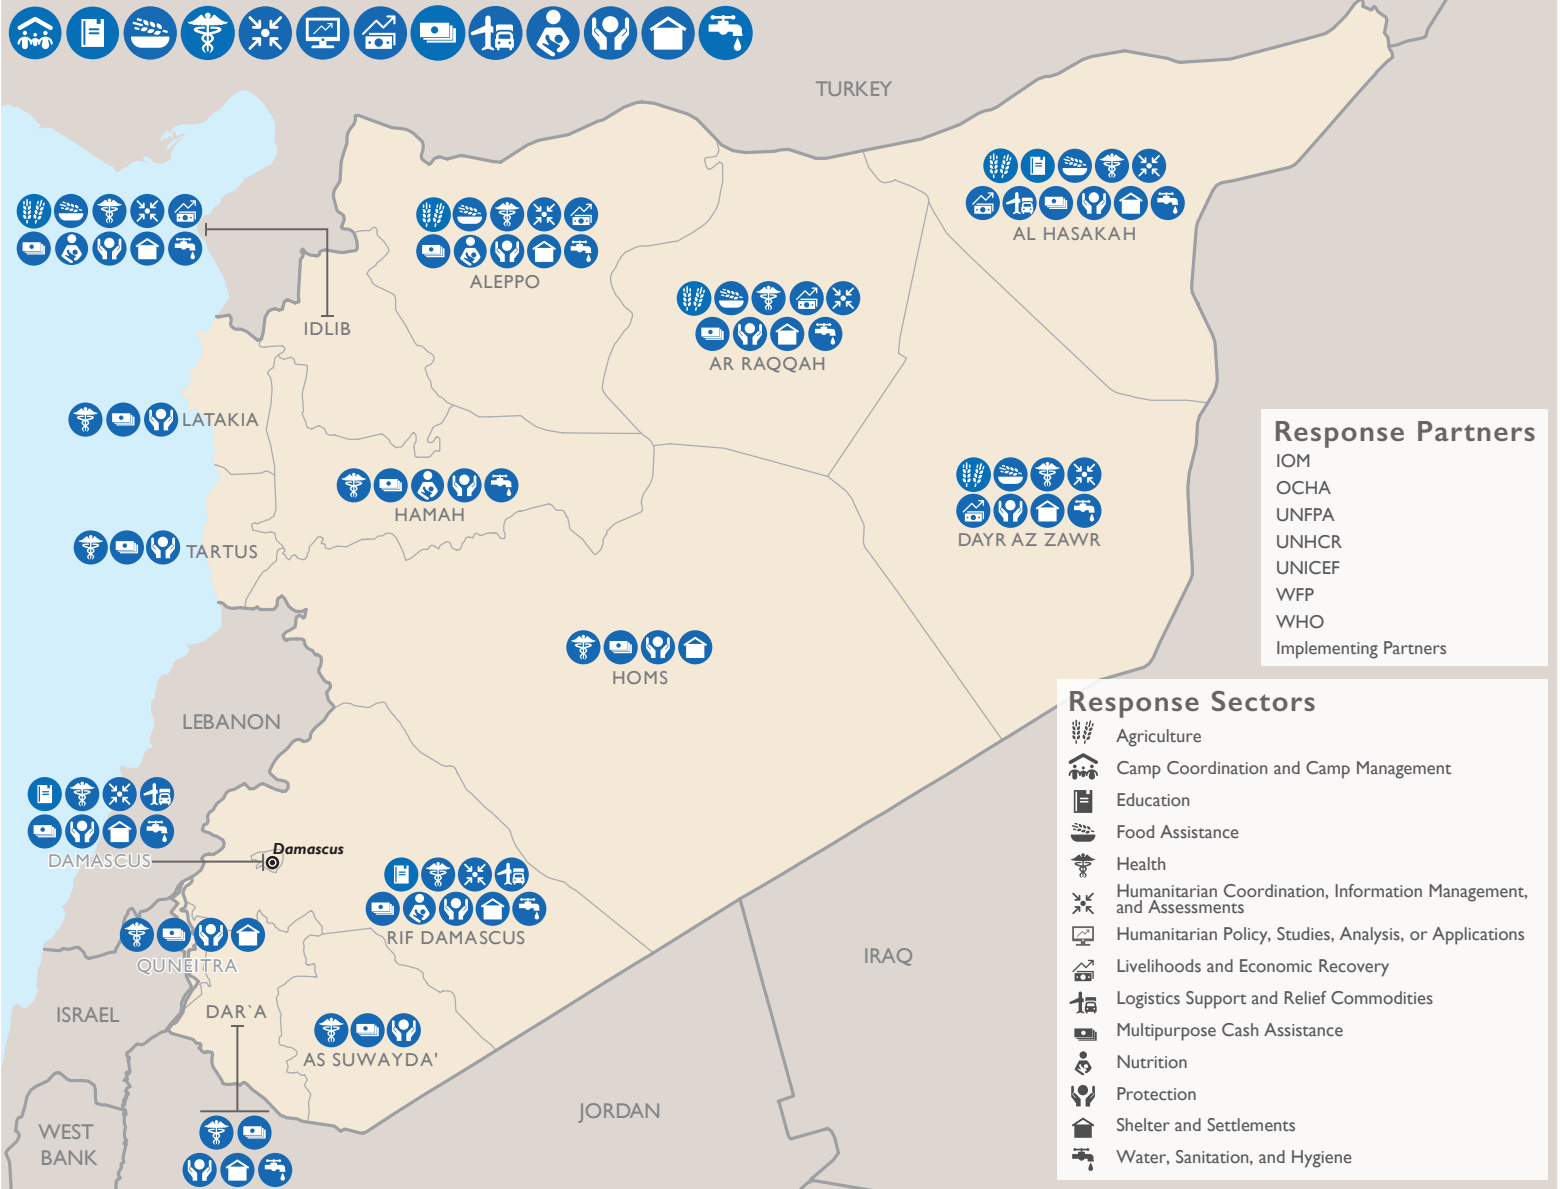

SYRIA COUNTRYWIDE PROGRAMS

This map represents USG-supported programs active as of 05/10/22.

Partner activities are contingent upon access to conflict-affected areas and security concerns.

Registered Syrian Refugees In Neighboring Countries - March 2022

Syria Regional Response Programs