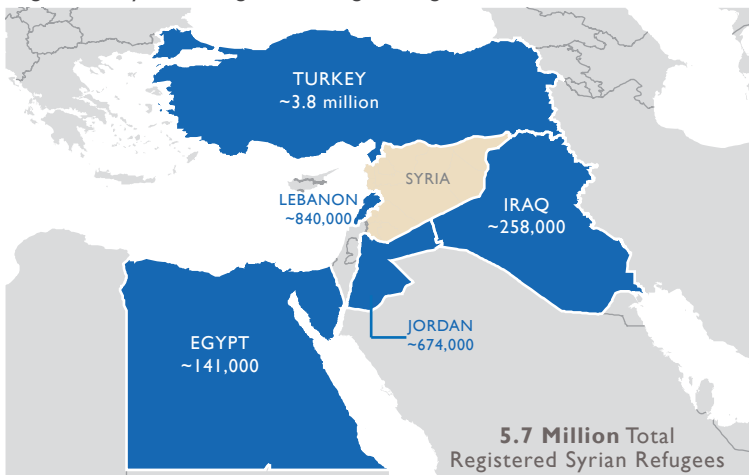

SYRIA COUNTRYWIDE PROGRAMS

This map represents USG-supported programs active as of 05/10/22.

Partner activities are contingent upon access to conflict-affected areas and security concerns.

Registered Syrian Refugees In Neighboring Countries - March 2022

Syria Regional Response Programs