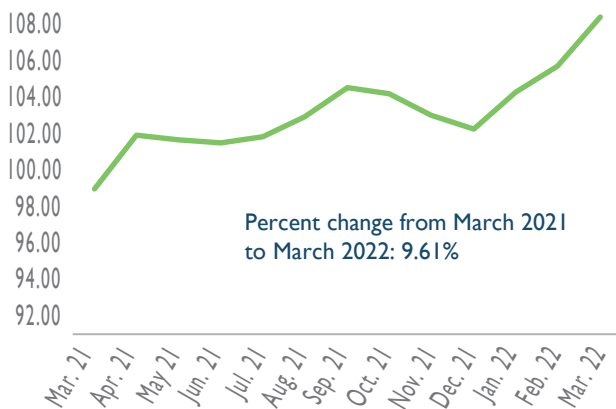

This map represents USG-supported programs active as of 05/17/22.

Food and Soft Drinks Consumer Price Index WEST BANK AND GAZA, MARCH 2021 TO MARCH 2022

Source: WFP Palestine Monthly Market Dashboard March 2022