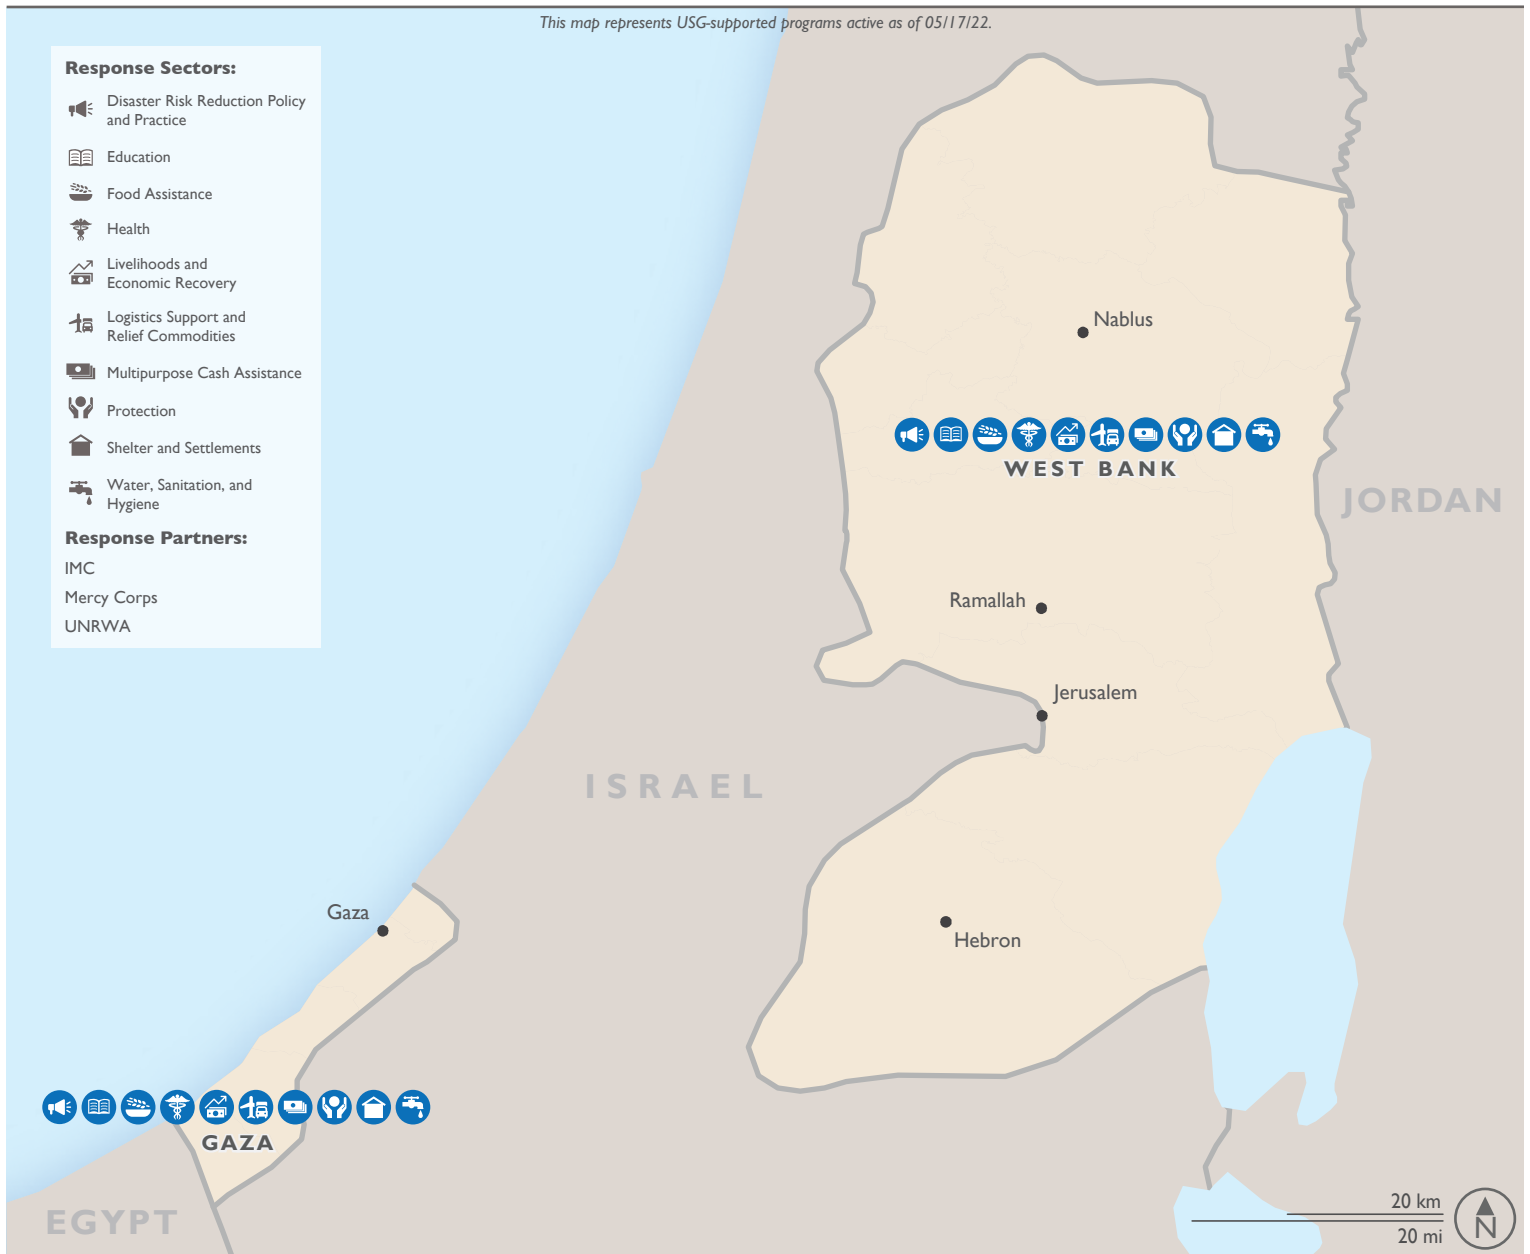

This map represents USG-supported programs active as of 05/17/22.

Food and Soft Drinks Consumer Price Index WEST BANK AND GAZA, MARCH 2021 TO MARCH 2022

Source: WFP Palestine Monthly Market Dashboard March 2022

2022 Humanitarian Response Plan for the West Bank and Gaza

Source: 2022 HRP for the West Bank and Gaza, December 2021