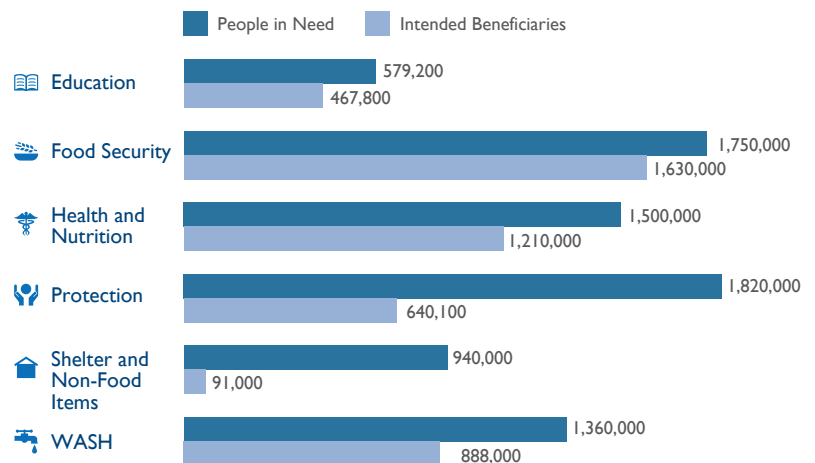

2022 Humanitarian Response Plan for the West Bank and Gaza

Source: 2022 HRP for the West Bank and Gaza, December 2021