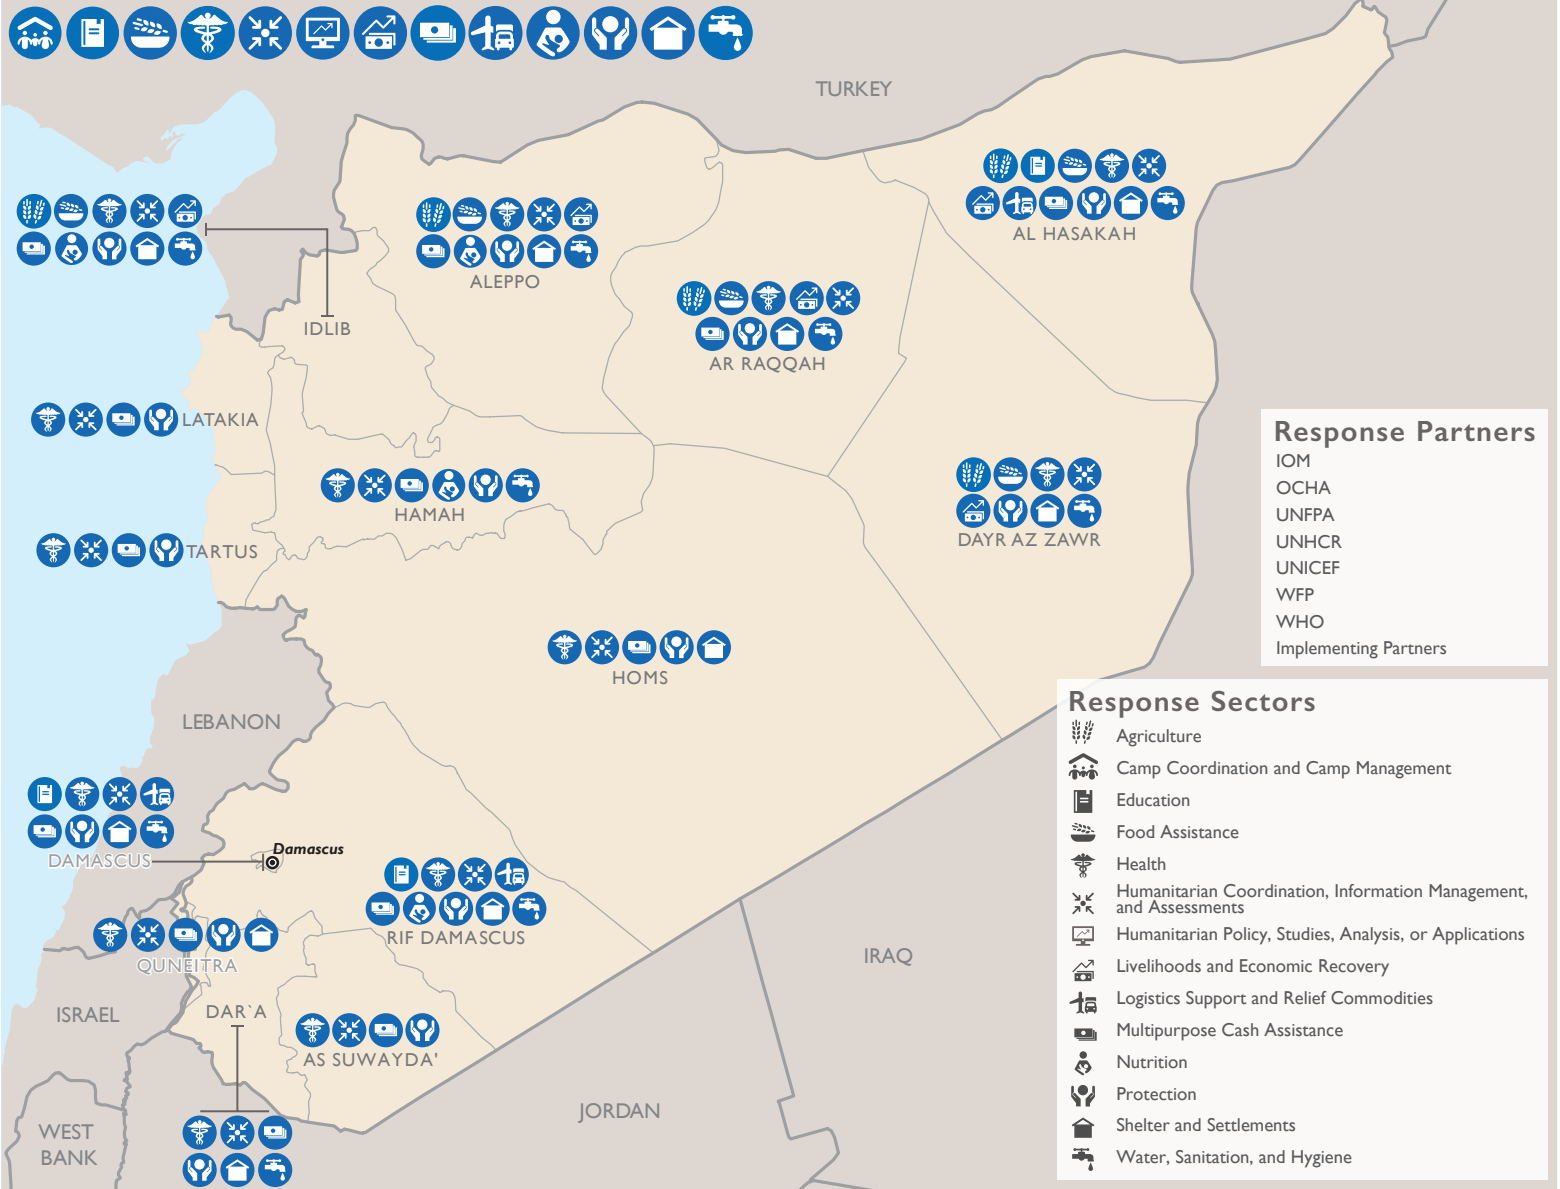

### SYRIA COUNTRYWIDE PROGRAMS

This map represents USG-supported programs active as of 06/10/22.

Partner activities are contingent upon access to conflict-affected areas and security concerns.

### Registered Syrian Refugees In Neighboring Countries - June 2022

### Syria Regional Response Programs