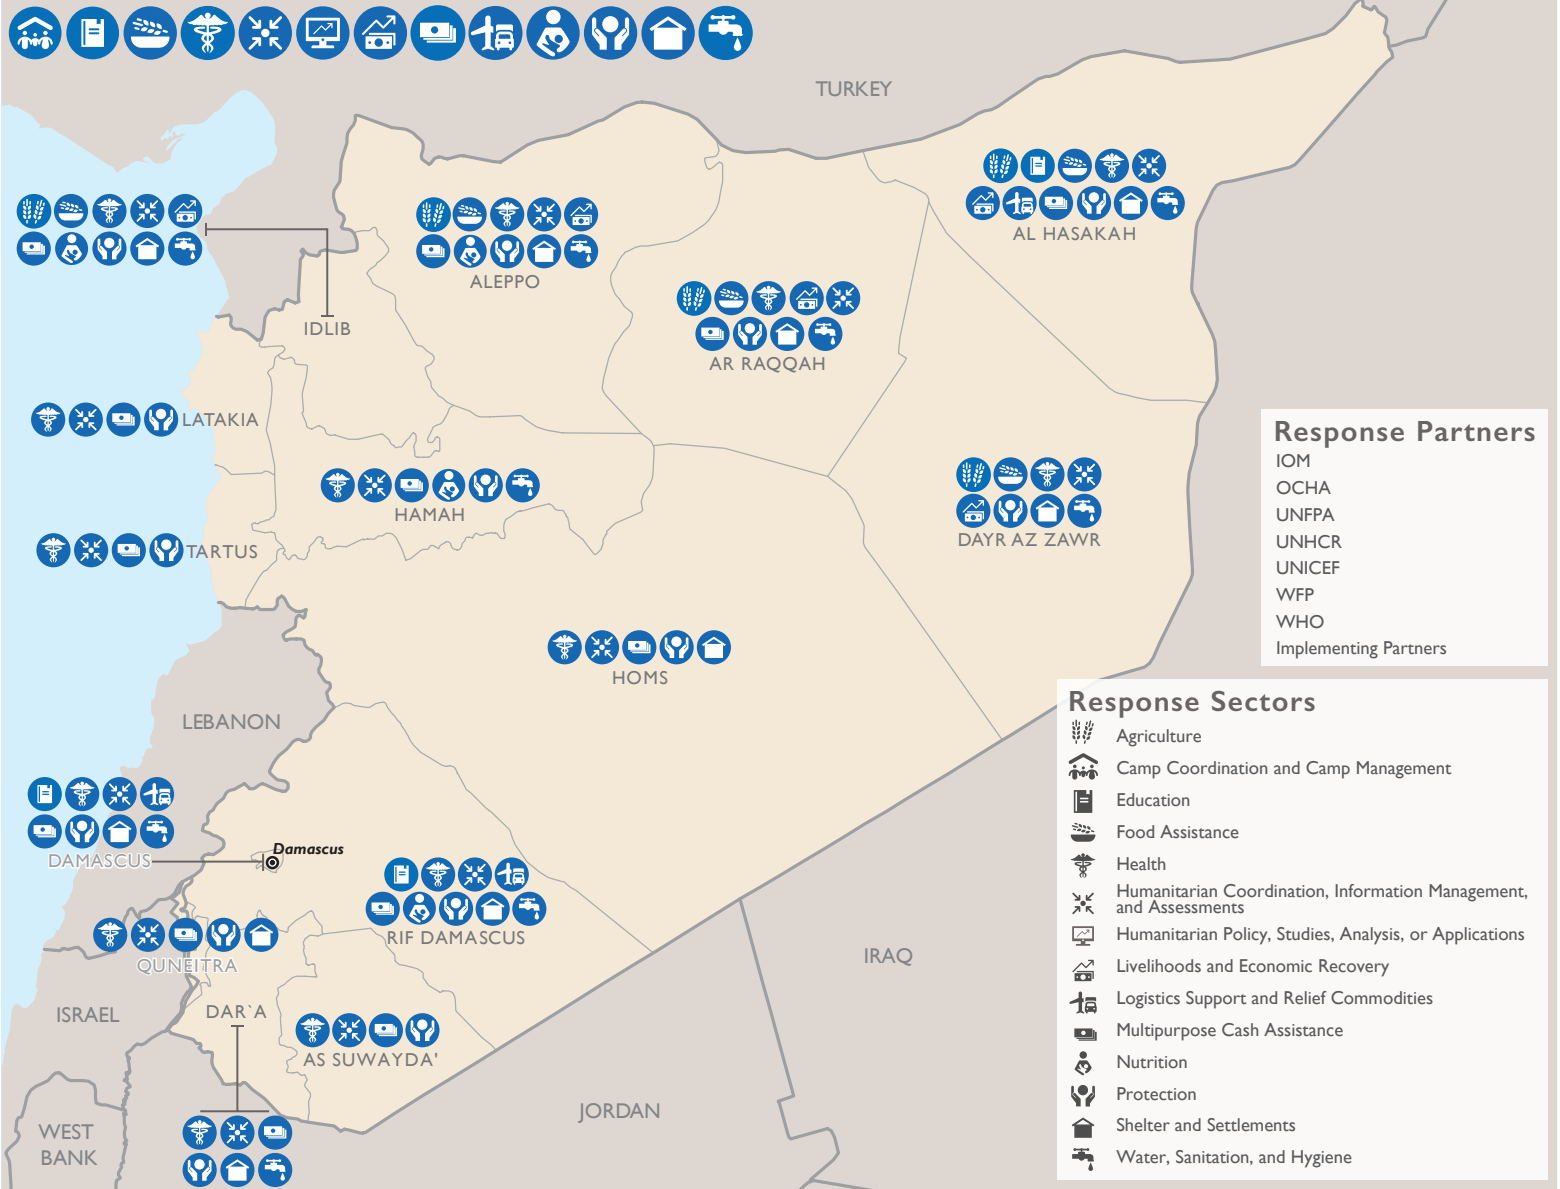

SYRIA COUNTRYWIDE PROGRAMS

This map represents USG-supported programs active as of 07/13/22.

Partner activities are contingent upon access to conflict-affected areas and security concerns.

Registered Syrian Refugees In Neighboring Countries - June 2022

Syria Regional Response Programs