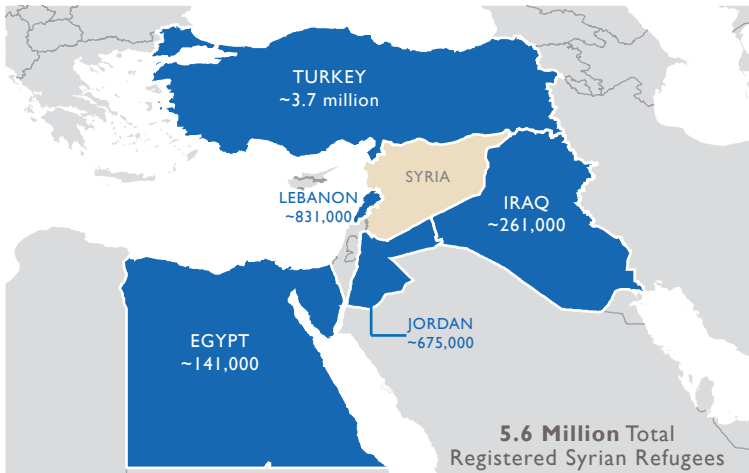

SYRIA COUNTRYWIDE PROGRAMS

This map represents USG-supported programs active as of 07/13/22.

Partner activities are contingent upon access to conflict-affected areas and security concerns.

Registered Syrian Refugees In Neighboring Countries - June 2022

Syria Regional Response Programs