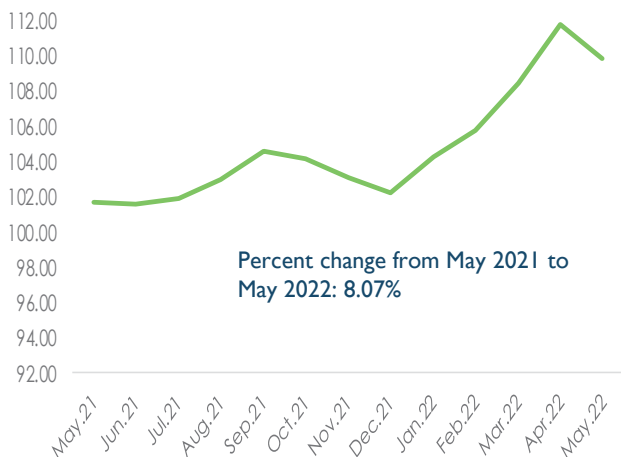

This map represents USG-supported programs active as of 07/20/22.

Food Consumer Price Index WEST BANK AND GAZA, MAY 2021 TO MAY 2022

Source: WFP Palestine Monthly Market Dashboard May 2022

2022 Humanitarian Response Plan for the West Bank and Gaza