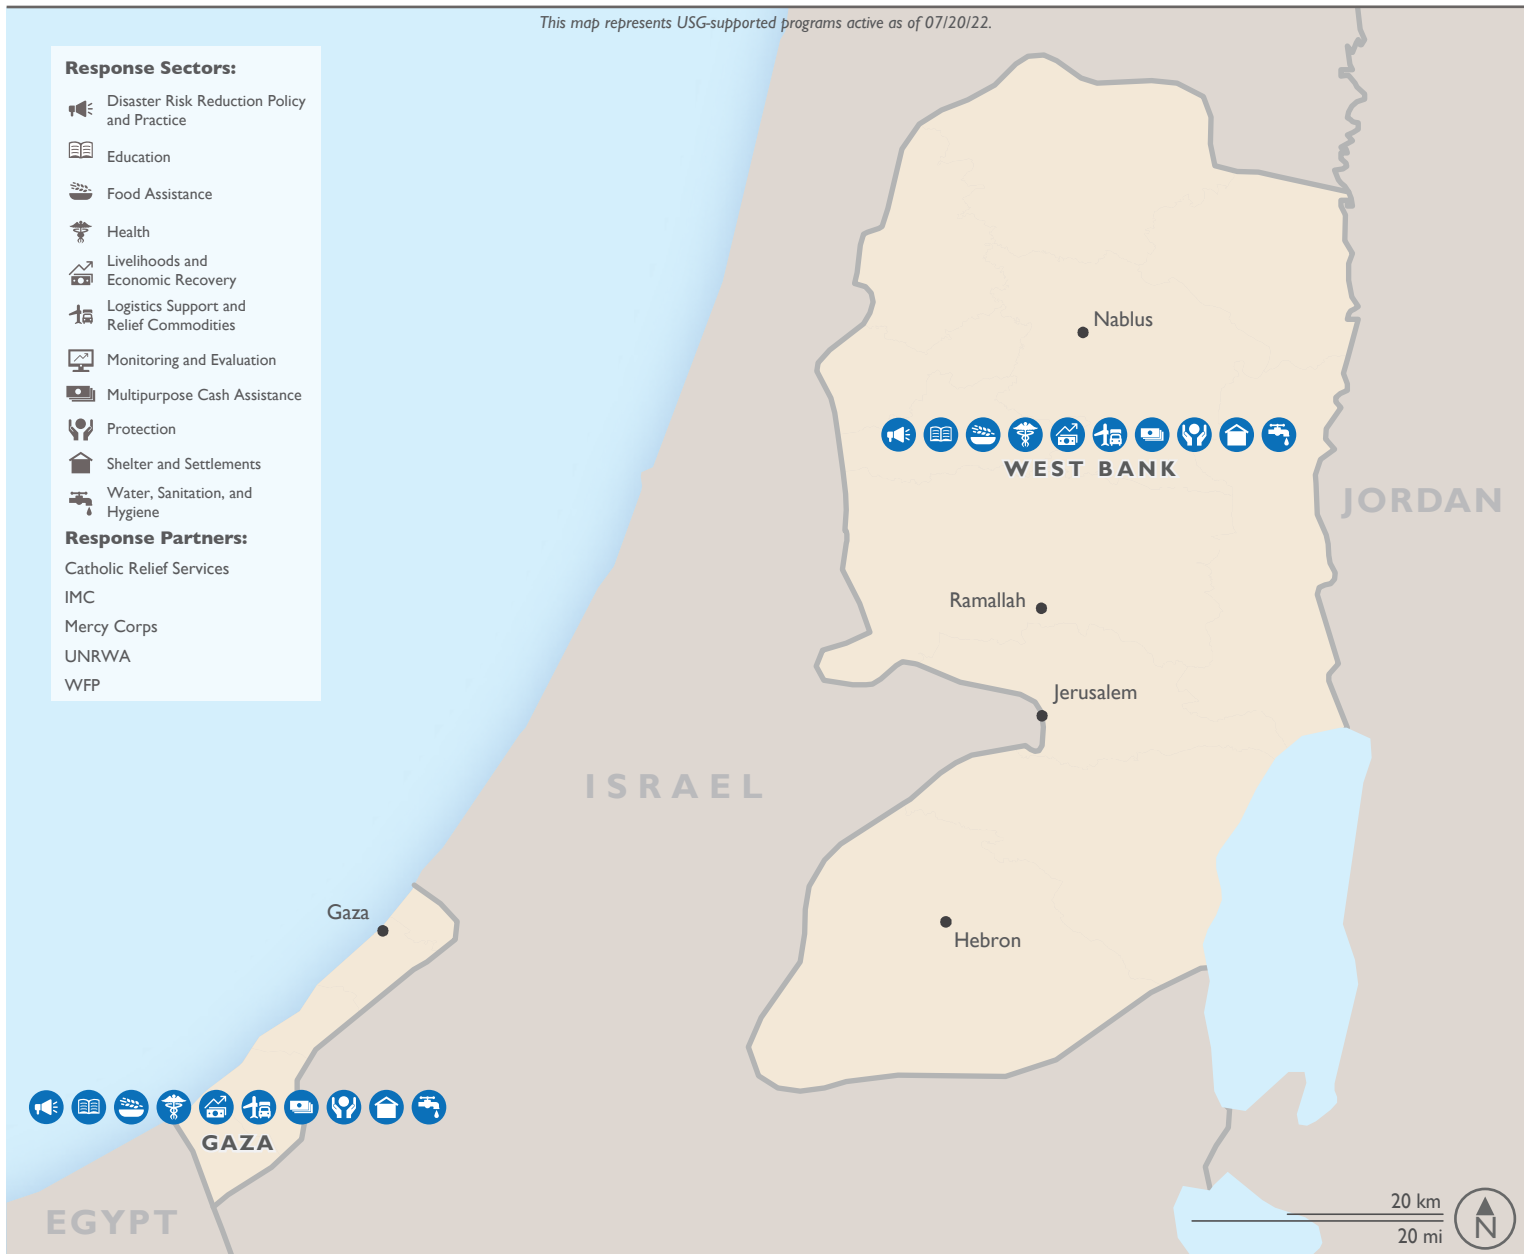

This map represents USG-supported programs active as of 07/20/22.

Food Consumer Price Index WEST BANK AND GAZA, MAY 2021 TO MAY 2022

Source: WFP Palestine Monthly Market Dashboard May 2022

2022 Humanitarian Response Plan for the West Bank and Gaza

Source: 2022 HRP for the West Bank and Gaza, December 2021