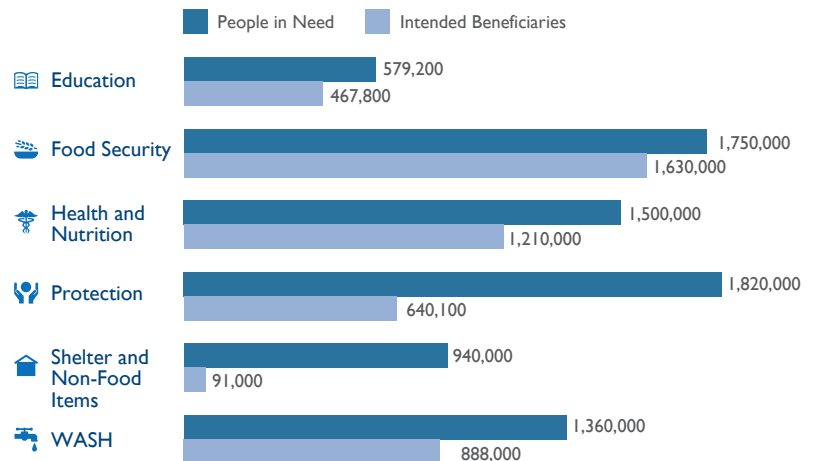

This map represents USG-supported programs active as of 07/20/22.

Food Consumer Price Index WEST BANK AND GAZA, MAY 2021 TO MAY 2022

Source: WFP Palestine Monthly Market Dashboard May 2022

2022 Humanitarian Response Plan for the West Bank and Gaza