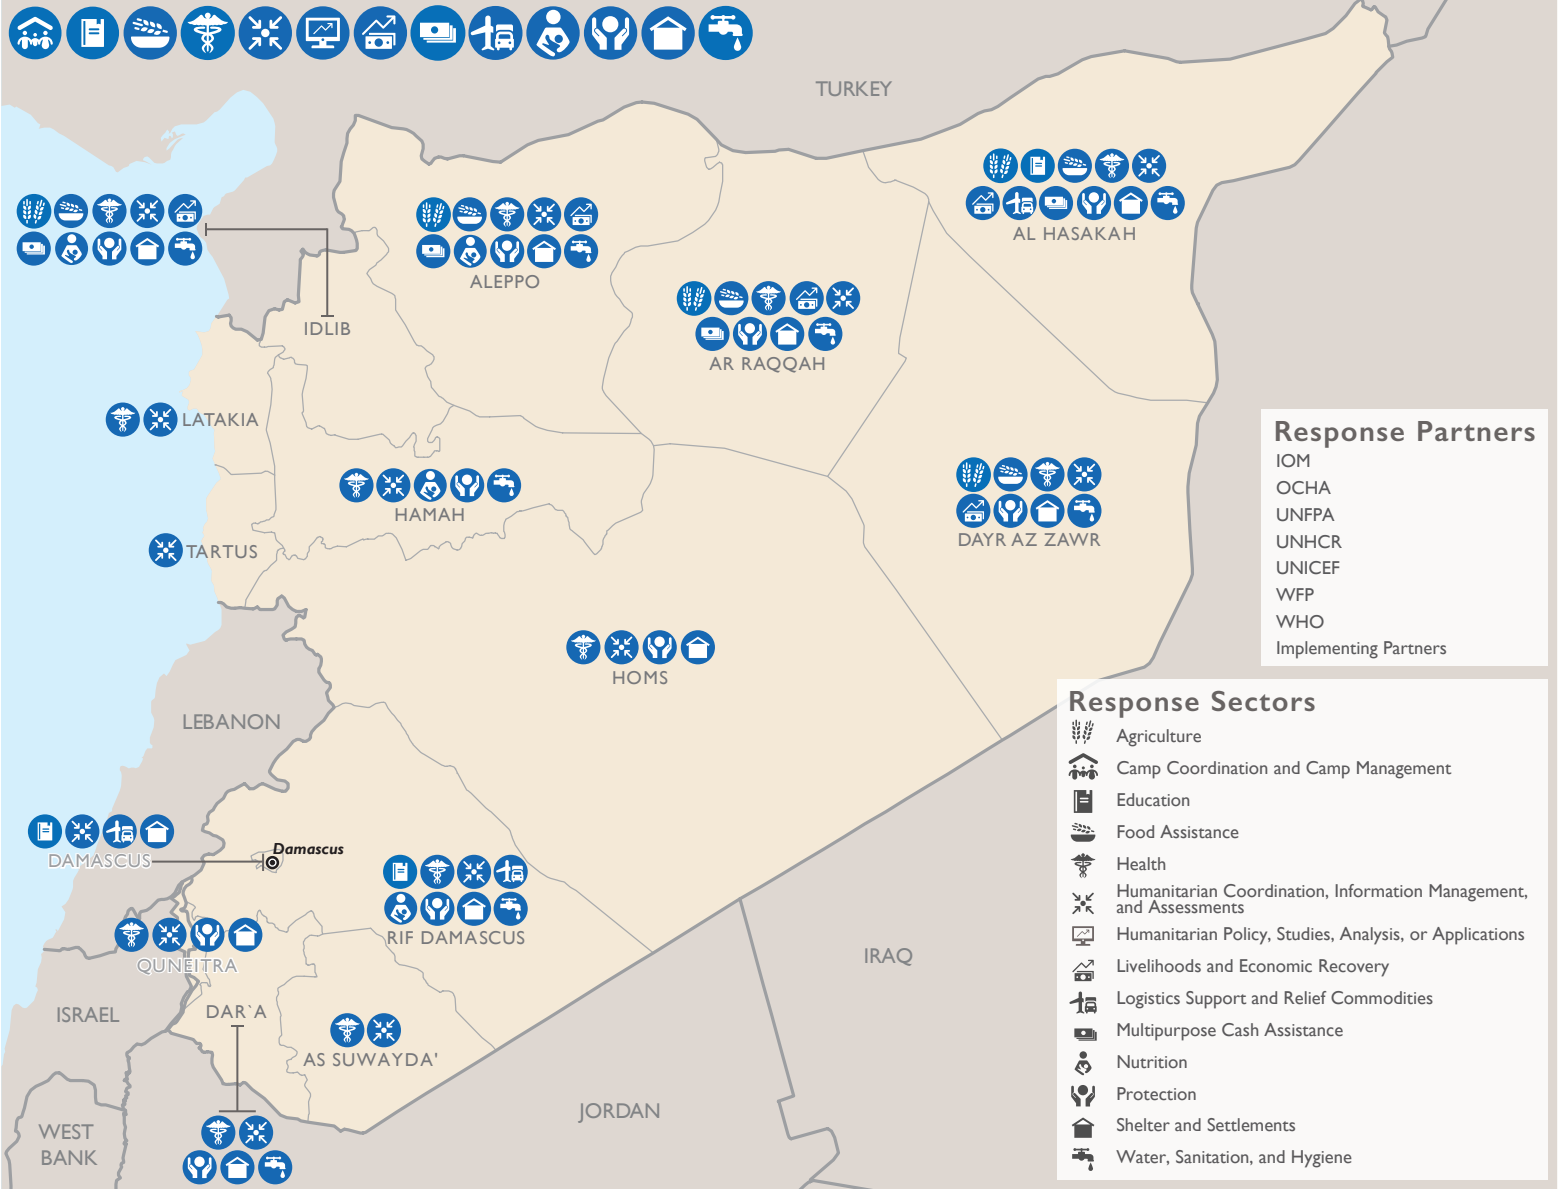

SYRIA COUNTRYWIDE PROGRAMS

This map represents USG-supported programs active as of 08/12/22.

Partner activities are contingent upon access to conflict-affected areas and security concerns.

Registered Syrian Refugees In Neighboring Countries

Syria Regional Response Programs