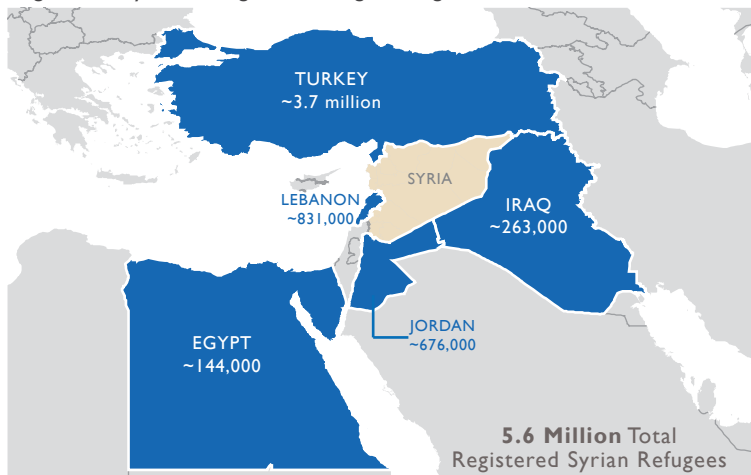

SYRIA COUNTRYWIDE PROGRAMS

This map represents USG-supported programs active as of 08/12/22.

Partner activities are contingent upon access to conflict-affected areas and security concerns.

Registered Syrian Refugees In Neighboring Countries

Syria Regional Response Programs