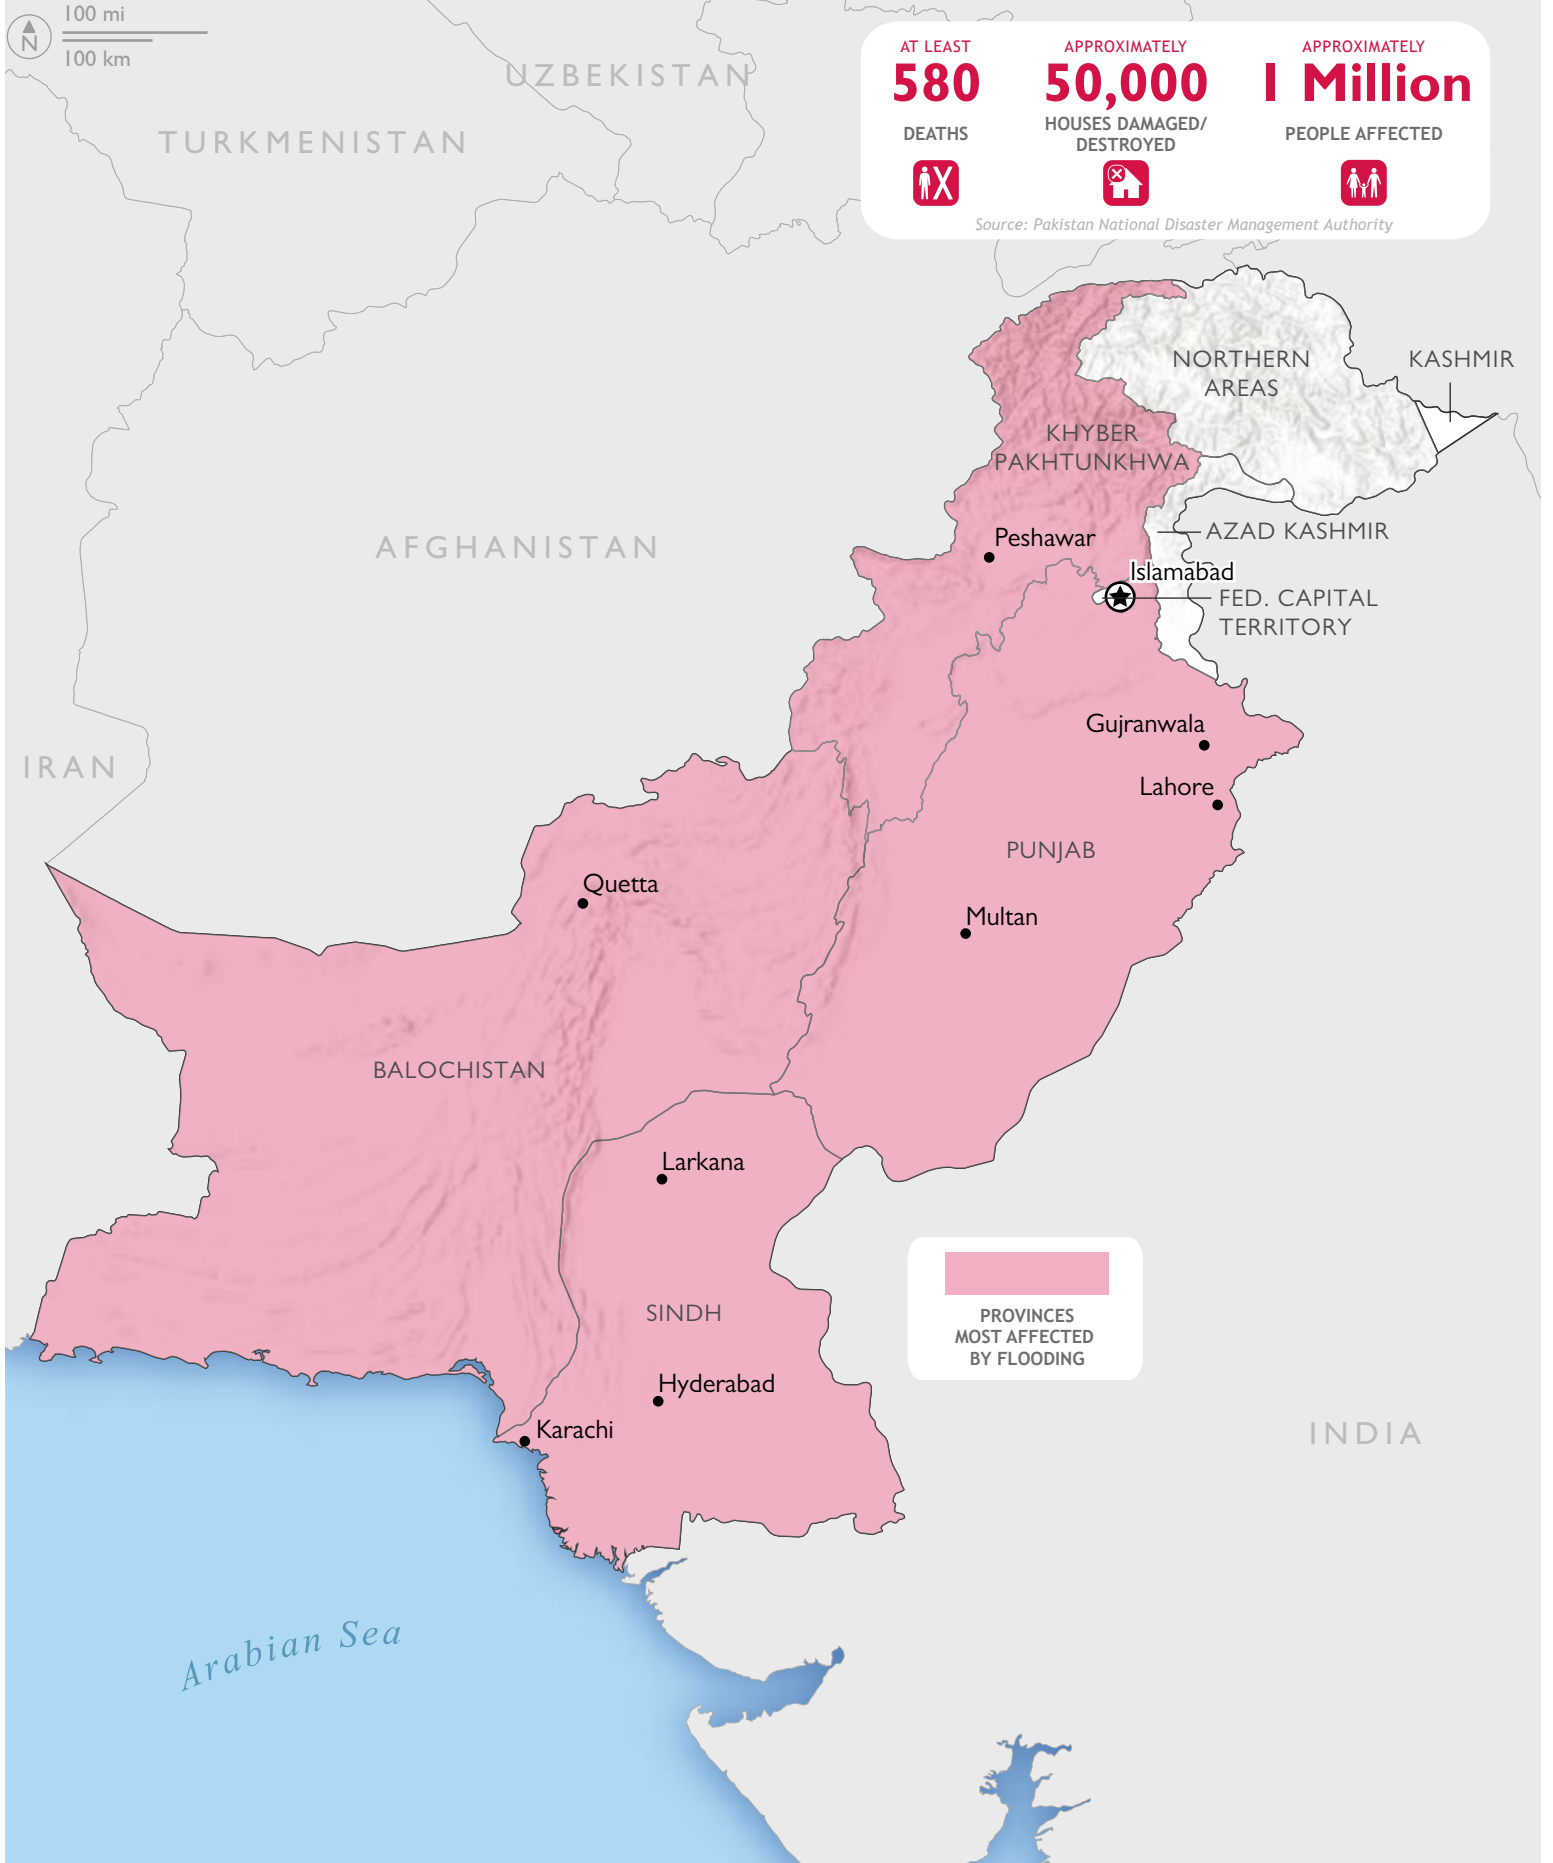

| | | |
|---|---|---|
| AT LEAST 580 DEATHS  | APPROXIMATELY 50,000 HOUSES DAMAGED/ DESTROYED  | APPROXIMATELY 1 Million PEOPLE AFFECTED  |
|---|---|---|

Source: Pakistan National Disaster Management Authority

PROVINCES
MOST AFFECTED
BY FLOODING