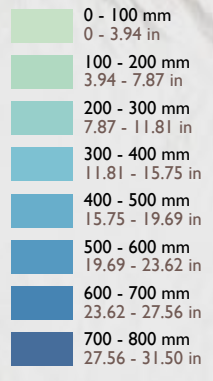

MBALE - MT. ELGON, UGANDA

Declaration of Humanitarian Need / Disaster Declaration
for Flooding, Landslides, and Mudslides

APPROXIMATELY ^{imudat}
100,000
AFFECTED

AT LEAST  29 DEATHS	AT LEAST  5,000 HOUSEHOLDS DISPLACED
--	--

**Observed
Rainfall**
July 30 - August 5

**Affected
Districts**

SOURCE: GoUIDDPM

SOURCE: NASA GPM

The boundaries and names used on this map do not imply official endorsement or acceptance by the U.S. Government.