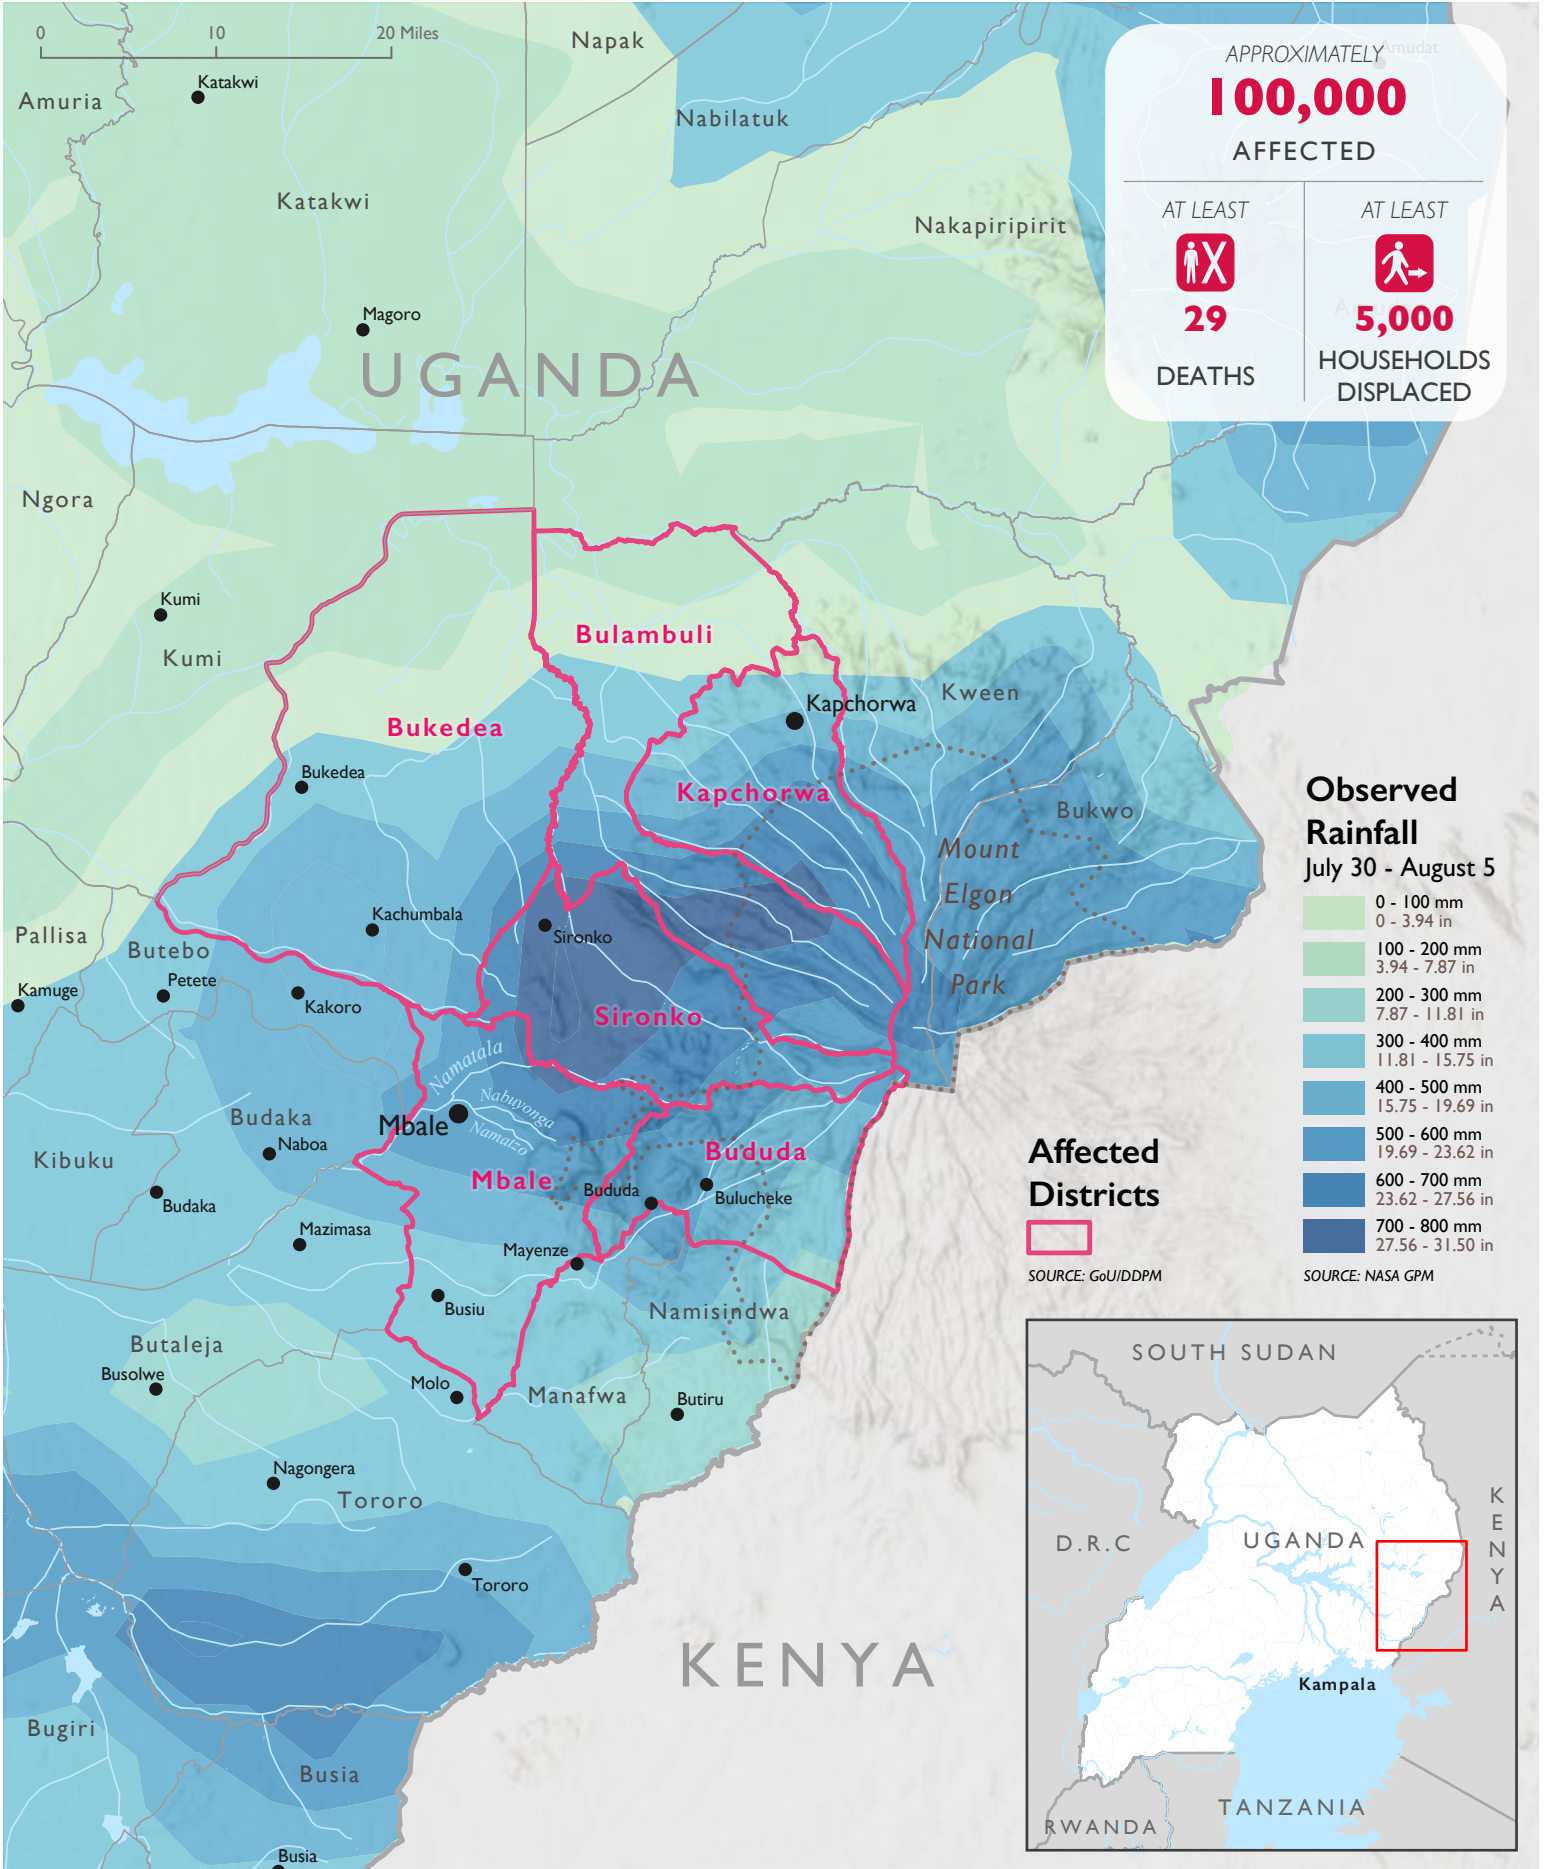

MBALE - MT. ELGON, UGANDA

Declaration of Humanitarian Need / Disaster Declaration
for Flooding, Landslides, and Mudslides

APPROXIMATELY ^{imudat}
100,000
AFFECTED

AT LEAST  29 DEATHS	AT LEAST  5,000 HOUSEHOLDS DISPLACED
--	--

**Observed
Rainfall**
July 30 - August 5

**Affected
Districts**

SOURCE: GoUIDDPM

SOURCE: NASA GPM

The boundaries and names used on this map do not imply official endorsement or acceptance by the U.S. Government.