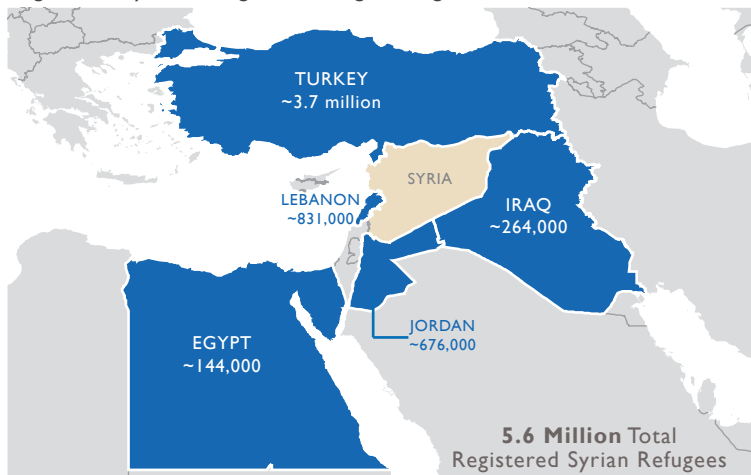

SYRIA COUNTRYWIDE PROGRAMS

This map represents USG-supported programs active as of 09/15/22.

Partner activities are contingent upon access to conflict-affected areas and security concerns.

Registered Syrian Refugees In Neighboring Countries

Syria Regional Response Programs