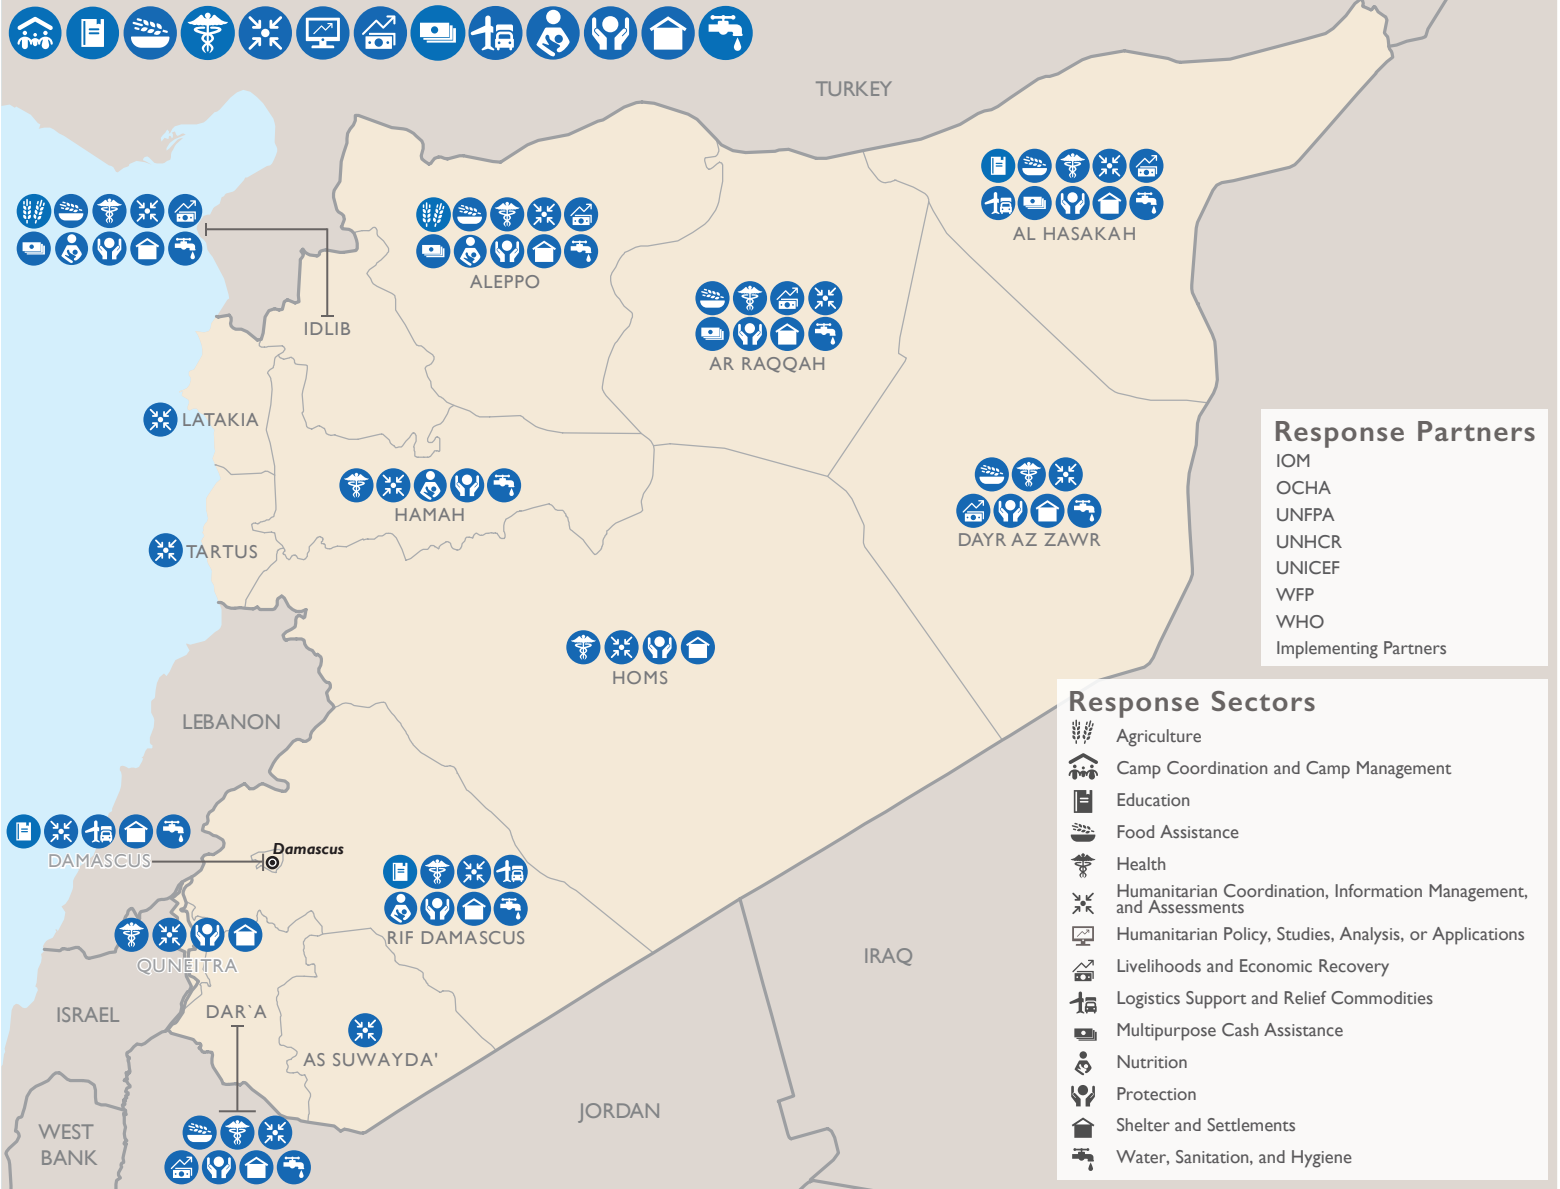

SYRIA COUNTRYWIDE PROGRAMS

This map represents USG-supported programs active as of 09/15/22.

Partner activities are contingent upon access to conflict-affected areas and security concerns.

Registered Syrian Refugees In Neighboring Countries

Syria Regional Response Programs