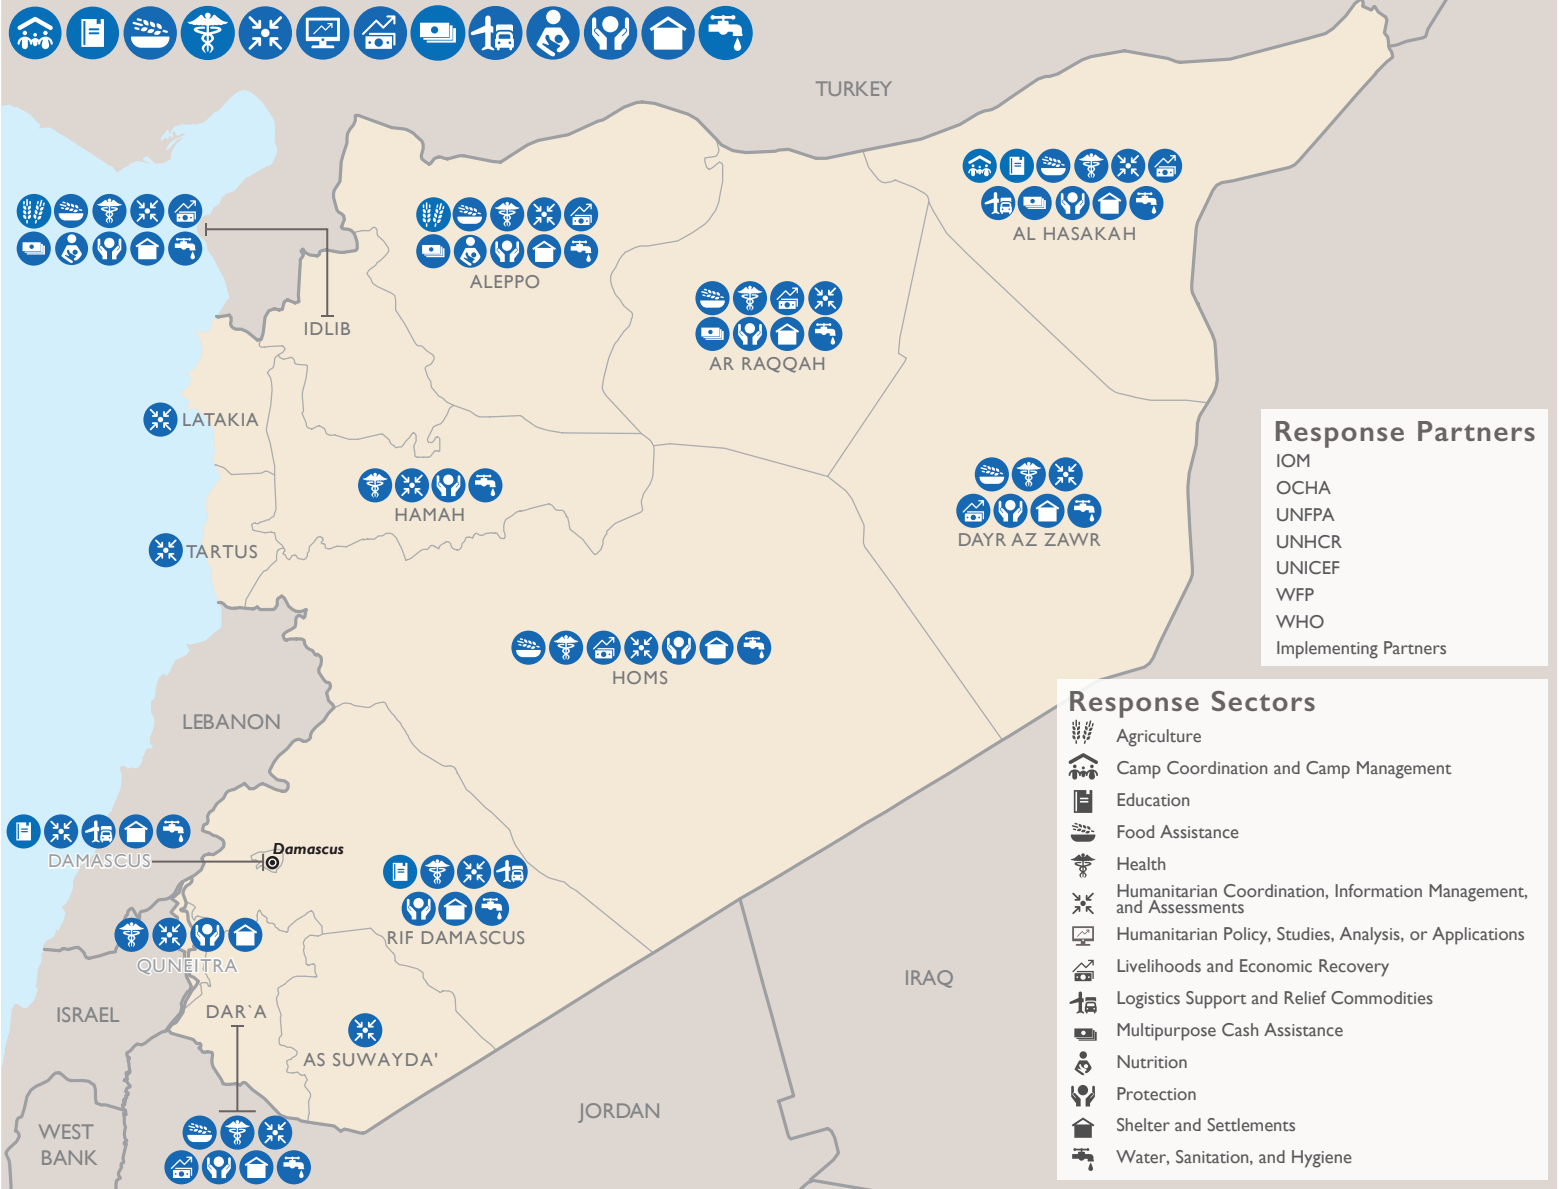

SYRIA COUNTRYWIDE PROGRAMS

This map represents USG-supported programs active as of 09/30/22.

Partner activities are contingent upon access to conflict-affected areas and security concerns.

Registered Syrian Refugees In Neighboring Countries

Syria Regional Response Programs