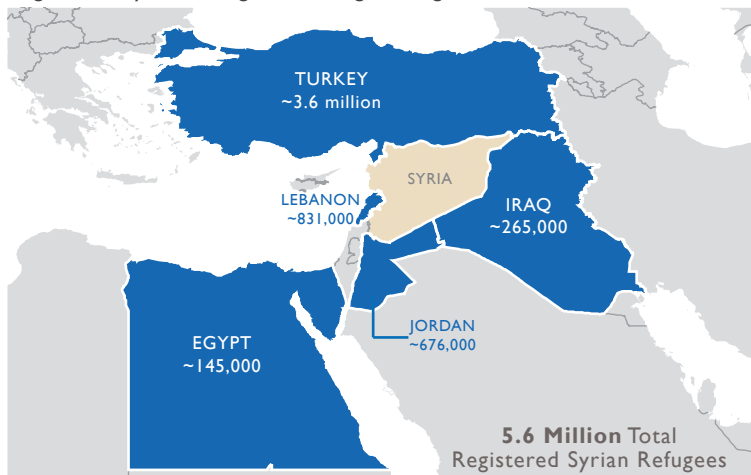

SYRIA COUNTRYWIDE PROGRAMS

This map represents USG-supported programs active as of 09/30/22.

Partner activities are contingent upon access to conflict-affected areas and security concerns.

Registered Syrian Refugees In Neighboring Countries

Syria Regional Response Programs