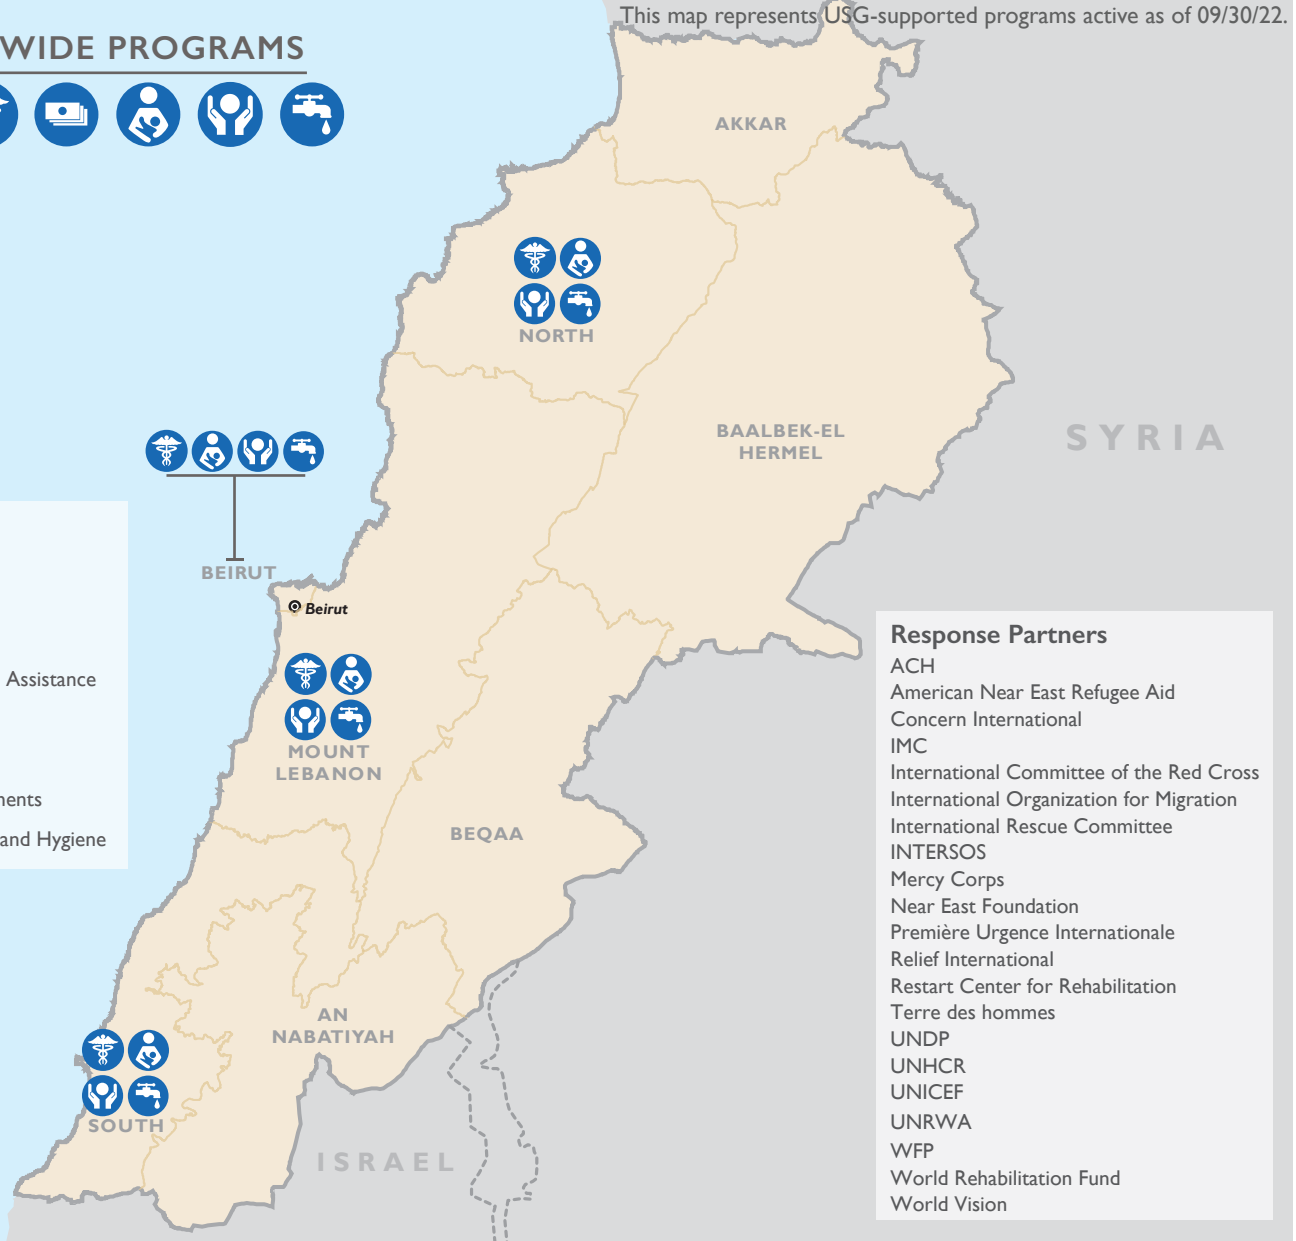

This map represents USG-supported programs active as of 09/30/22.

COUNTRYWIDE PROGRAMS

Response Sectors

-  Education
-  Food Assistance
-  Health
-  Multipurpose Cash Assistance
-  Nutrition
-  Protection
-  Shelter and Settlements
-  Water, Sanitation, and Hygiene

Response Partners

- ACH
- American Near East Refugee Aid
- Concern International
- IMC
- International Committee of the Red Cross
- International Organization for Migration
- International Rescue Committee
- INTERMOS
- Mercy Corps
- Near East Foundation
- Première Urgence Internationale
- Relief International
- Restart Center for Rehabilitation
- Terre des hommes
- UNDP
- UNHCR
- UNICEF
- UNRWA
- WFP
- World Rehabilitation Fund
- World Vision

Total Registered Syrian Refugees Per Governorate

Number of Lebanese in Need Per Governorate