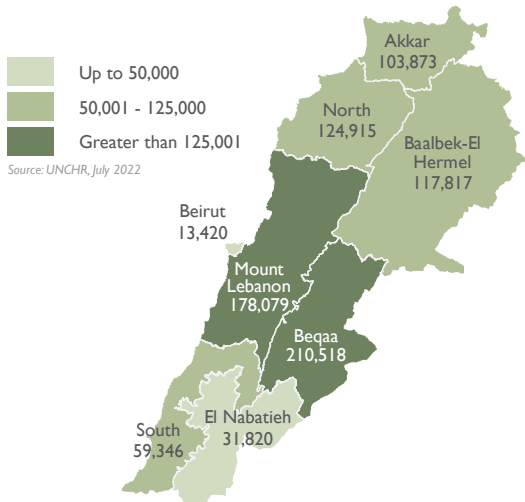

This map represents USG-supported programs active as of 09/30/22.

COUNTRYWIDE PROGRAMS

Response Sectors

-  Education
-  Food Assistance
-  Health
-  Multipurpose Cash Assistance
-  Nutrition
-  Protection
-  Shelter and Settlements
-  Water, Sanitation, and Hygiene

Response Partners

- ACH
- American Near East Refugee Aid
- Concern International
- IMC
- International Committee of the Red Cross
- International Organization for Migration
- International Rescue Committee
- INTERMOS
- Mercy Corps
- Near East Foundation
- Première Urgence Internationale
- Relief International
- Restart Center for Rehabilitation
- Terre des hommes
- UNDP
- UNHCR
- UNICEF
- UNRWA
- WFP
- World Rehabilitation Fund
- World Vision

Total Registered Syrian Refugees Per Governorate

Number of Lebanese in Need Per Governorate