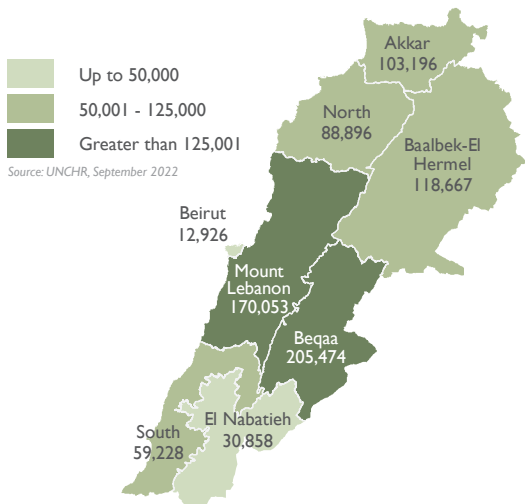

This map represents USG-supported programs active as of 11/10/22.

COUNTRYWIDE PROGRAMS

Response Sectors

-  Education
-  Food Assistance
-  Health
-  Multipurpose Cash Assistance
-  Nutrition
-  Protection
-  Shelter and Settlements
-  Water, Sanitation, and Hygiene

Response Partners

- American Near East Refugee Aid
- Concern International
- IMC
- International Committee of the Red Cross
- International Organization for Migration
- International Rescue Committee
- INTERMOS
- Mercy Corps
- Near East Foundation
- Première Urgence Internationale
- Relief International
- Restart Center for Rehabilitation
- Terre des hommes
- UNDP
- UNHCR
- UNICEF
- UNRWA
- WFP
- World Rehabilitation Fund

Total Registered Syrian Refugees Per Governorate

Number of Lebanese in Need Per Governorate