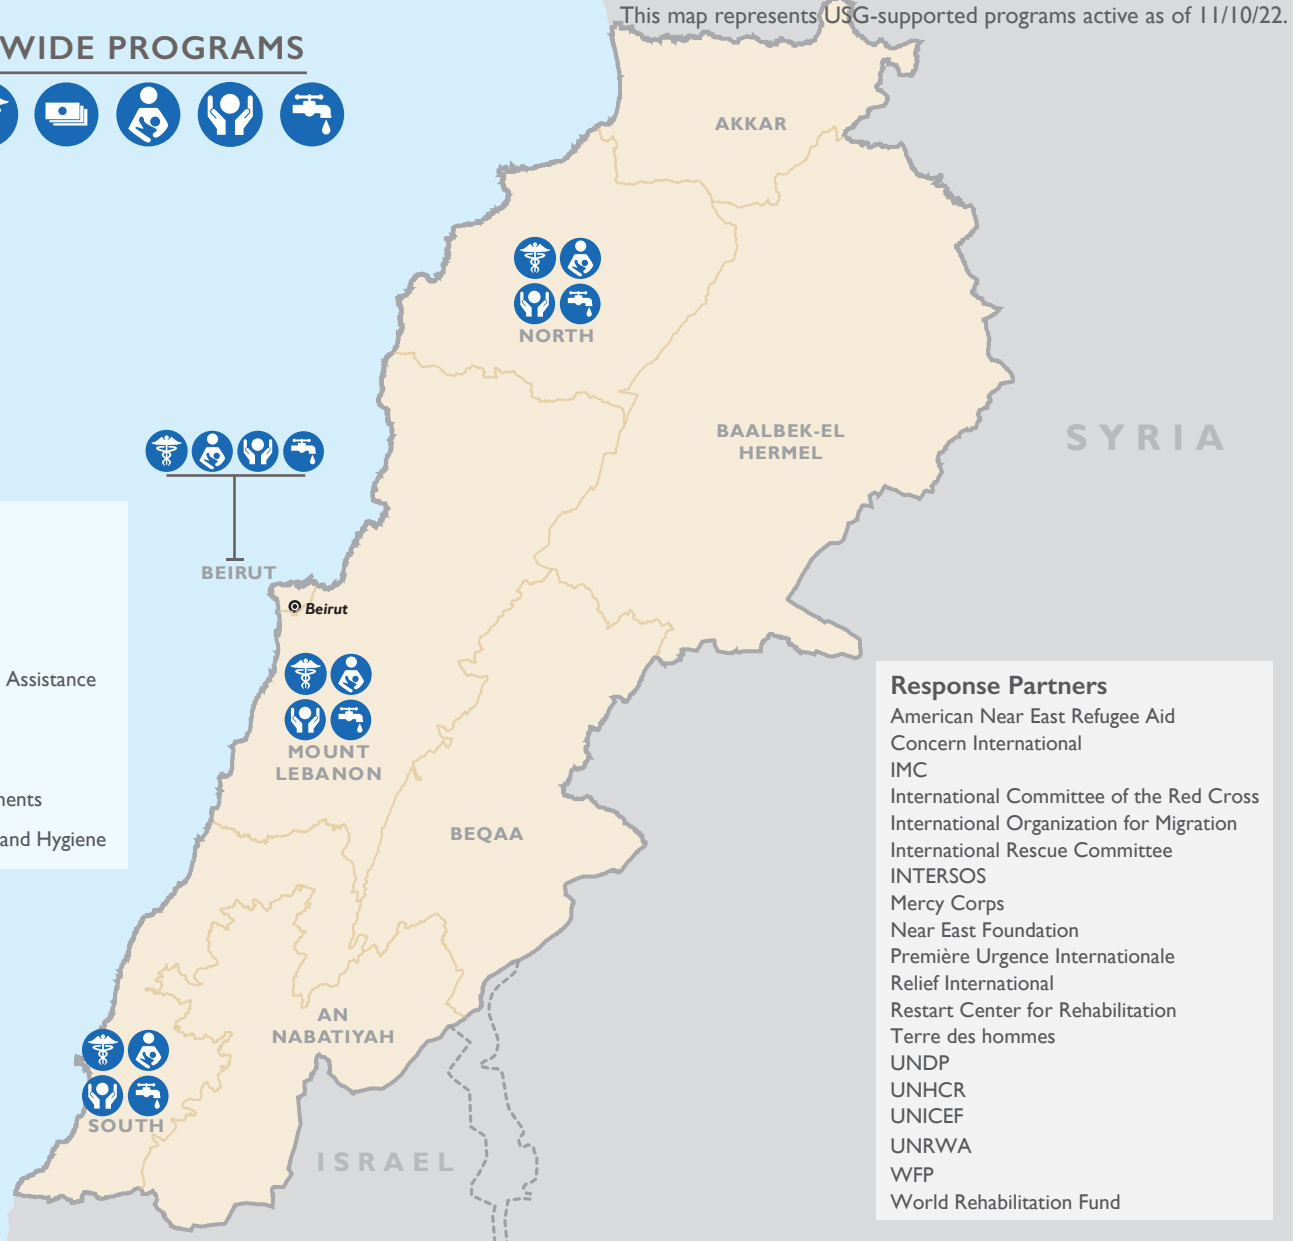

This map represents USG-supported programs active as of 11/10/22.

COUNTRYWIDE PROGRAMS

Response Sectors

-  Education
-  Food Assistance
-  Health
-  Multipurpose Cash Assistance
-  Nutrition
-  Protection
-  Shelter and Settlements
-  Water, Sanitation, and Hygiene

Response Partners

- American Near East Refugee Aid
- Concern International
- IMC
- International Committee of the Red Cross
- International Organization for Migration
- International Rescue Committee
- INTERMOS
- Mercy Corps
- Near East Foundation
- Première Urgence Internationale
- Relief International
- Restart Center for Rehabilitation
- Terre des hommes
- UNDP
- UNHCR
- UNICEF
- UNRWA
- WFP
- World Rehabilitation Fund

Total Registered Syrian Refugees Per Governorate

Number of Lebanese in Need Per Governorate