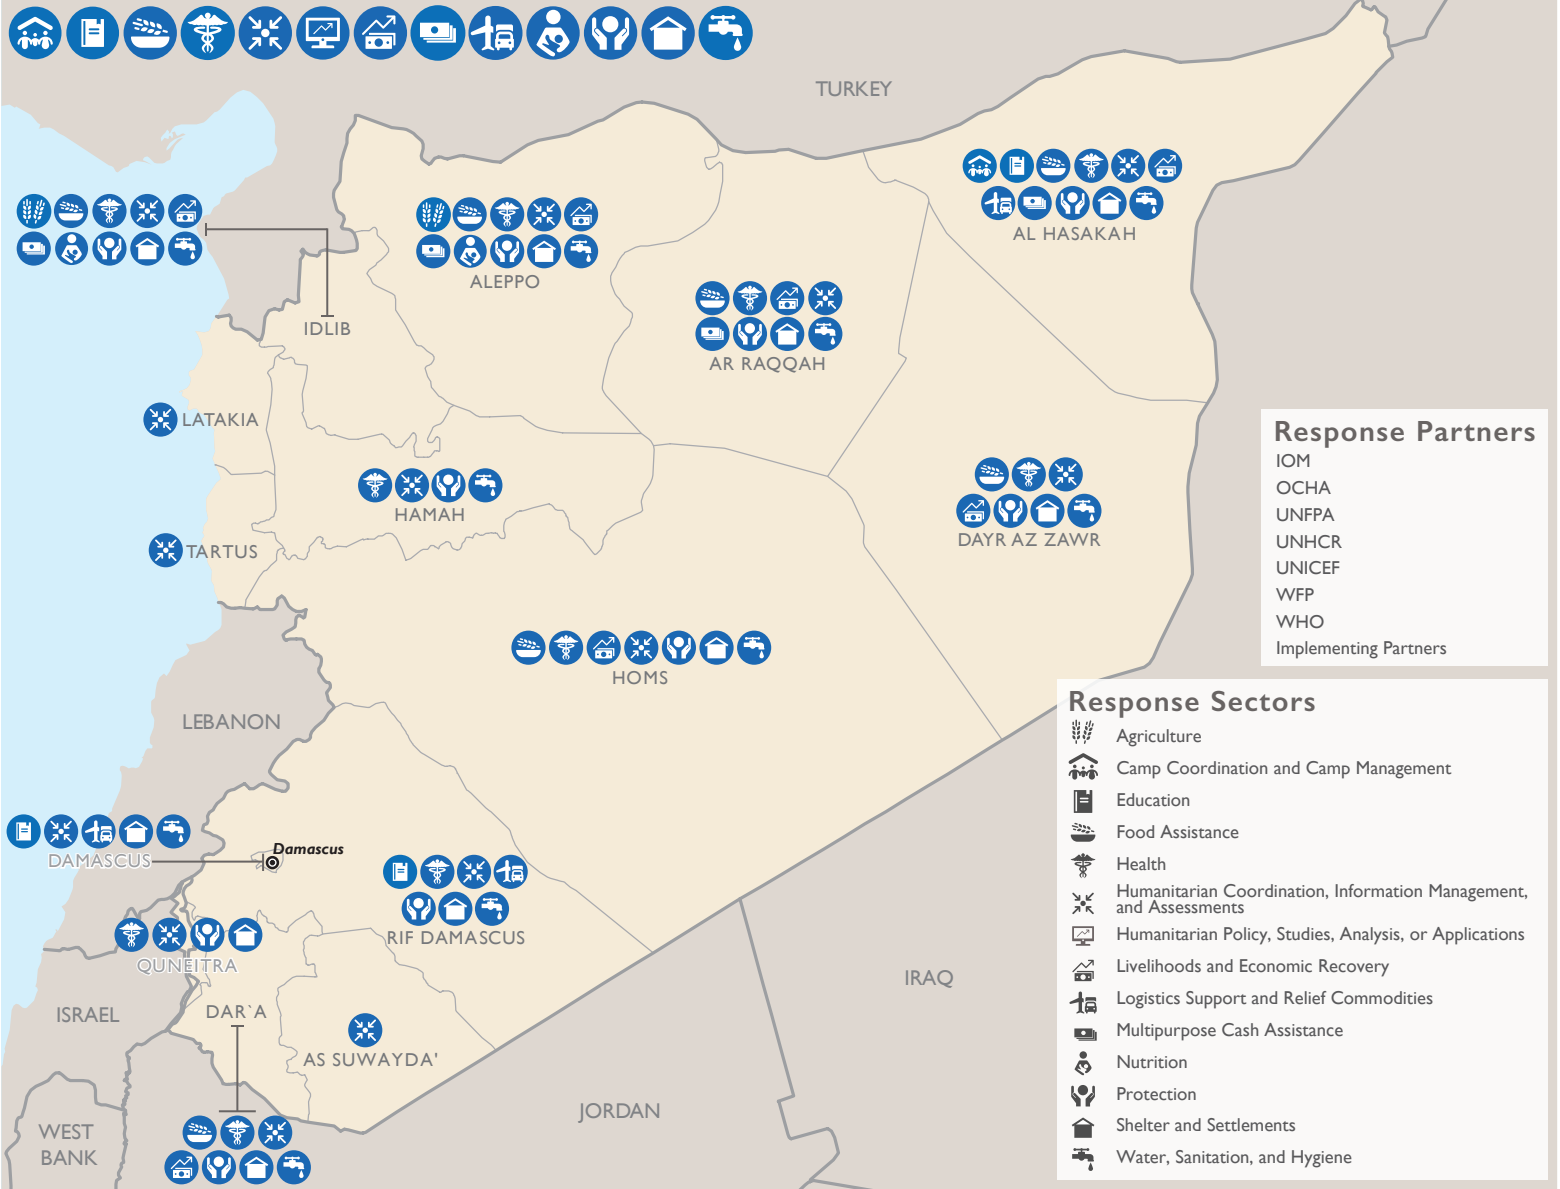

SYRIA COUNTRYWIDE PROGRAMS

This map represents USG-supported programs active as of 11/15/22.

Partner activities are contingent upon access to conflict-affected areas and security concerns.

Registered Syrian Refugees In Neighboring Countries

Syria Regional Response Programs