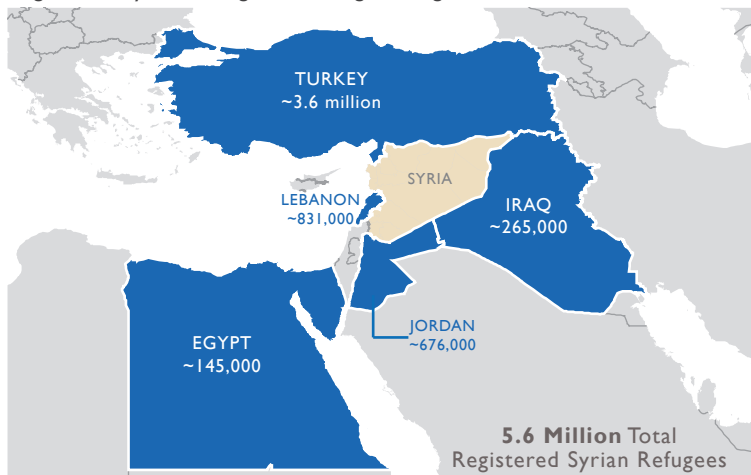

SYRIA COUNTRYWIDE PROGRAMS

This map represents USG-supported programs active as of 11/15/22.

Partner activities are contingent upon access to conflict-affected areas and security concerns.

Registered Syrian Refugees In Neighboring Countries

Syria Regional Response Programs