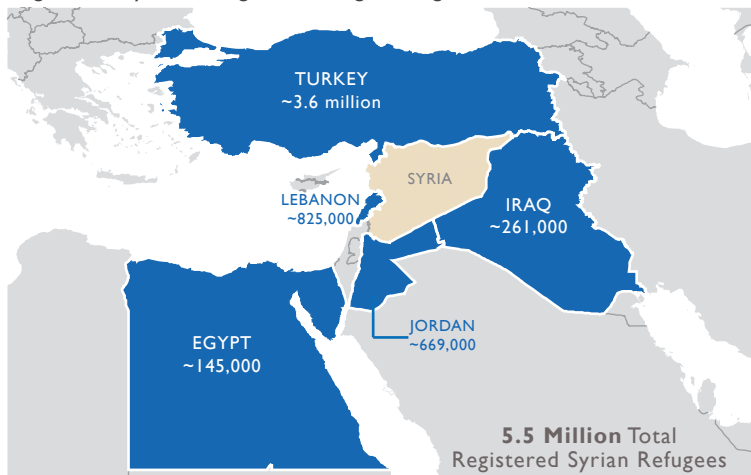

SYRIA COUNTRYWIDE PROGRAMS

This map represents USG-supported programs active as of 12/09/22.

Partner activities are contingent upon access to conflict-affected areas and security concerns.

Registered Syrian Refugees In Neighboring Countries

Syria Regional Response Programs