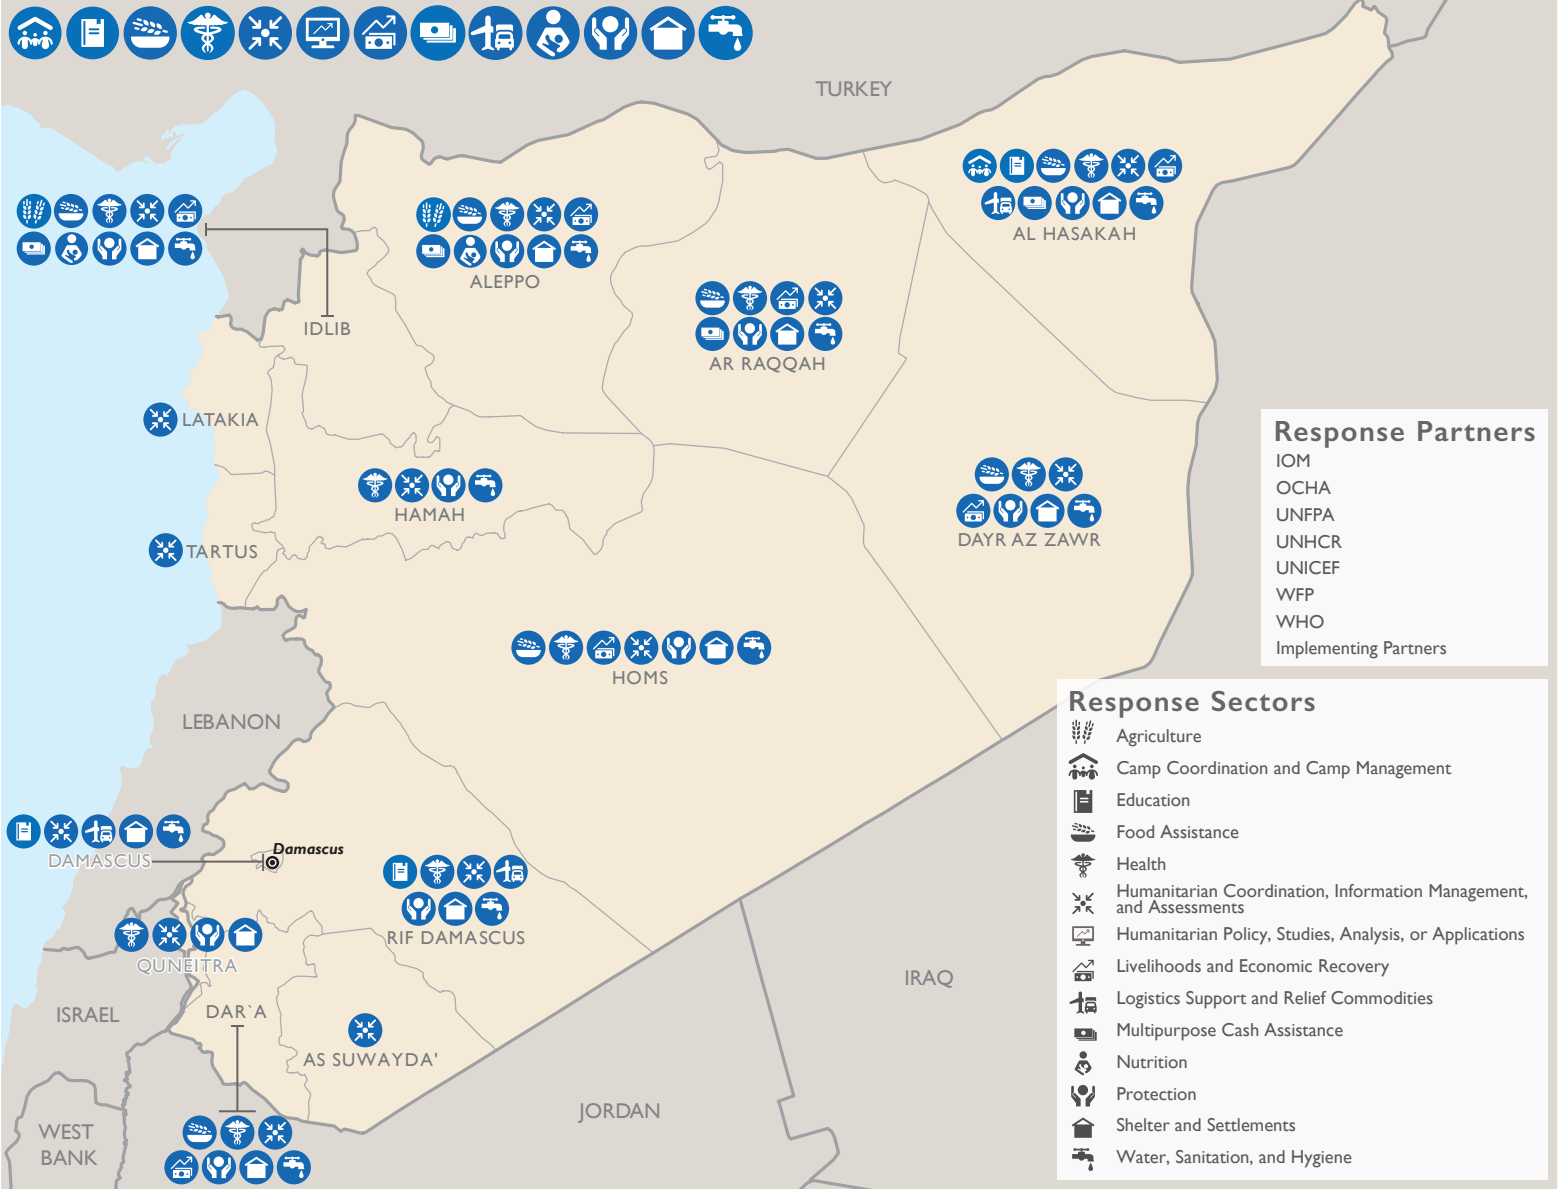

SYRIA COUNTRYWIDE PROGRAMS

This map represents USG-supported programs active as of 12/09/22.

Partner activities are contingent upon access to conflict-affected areas and security concerns.

Registered Syrian Refugees In Neighboring Countries

Syria Regional Response Programs