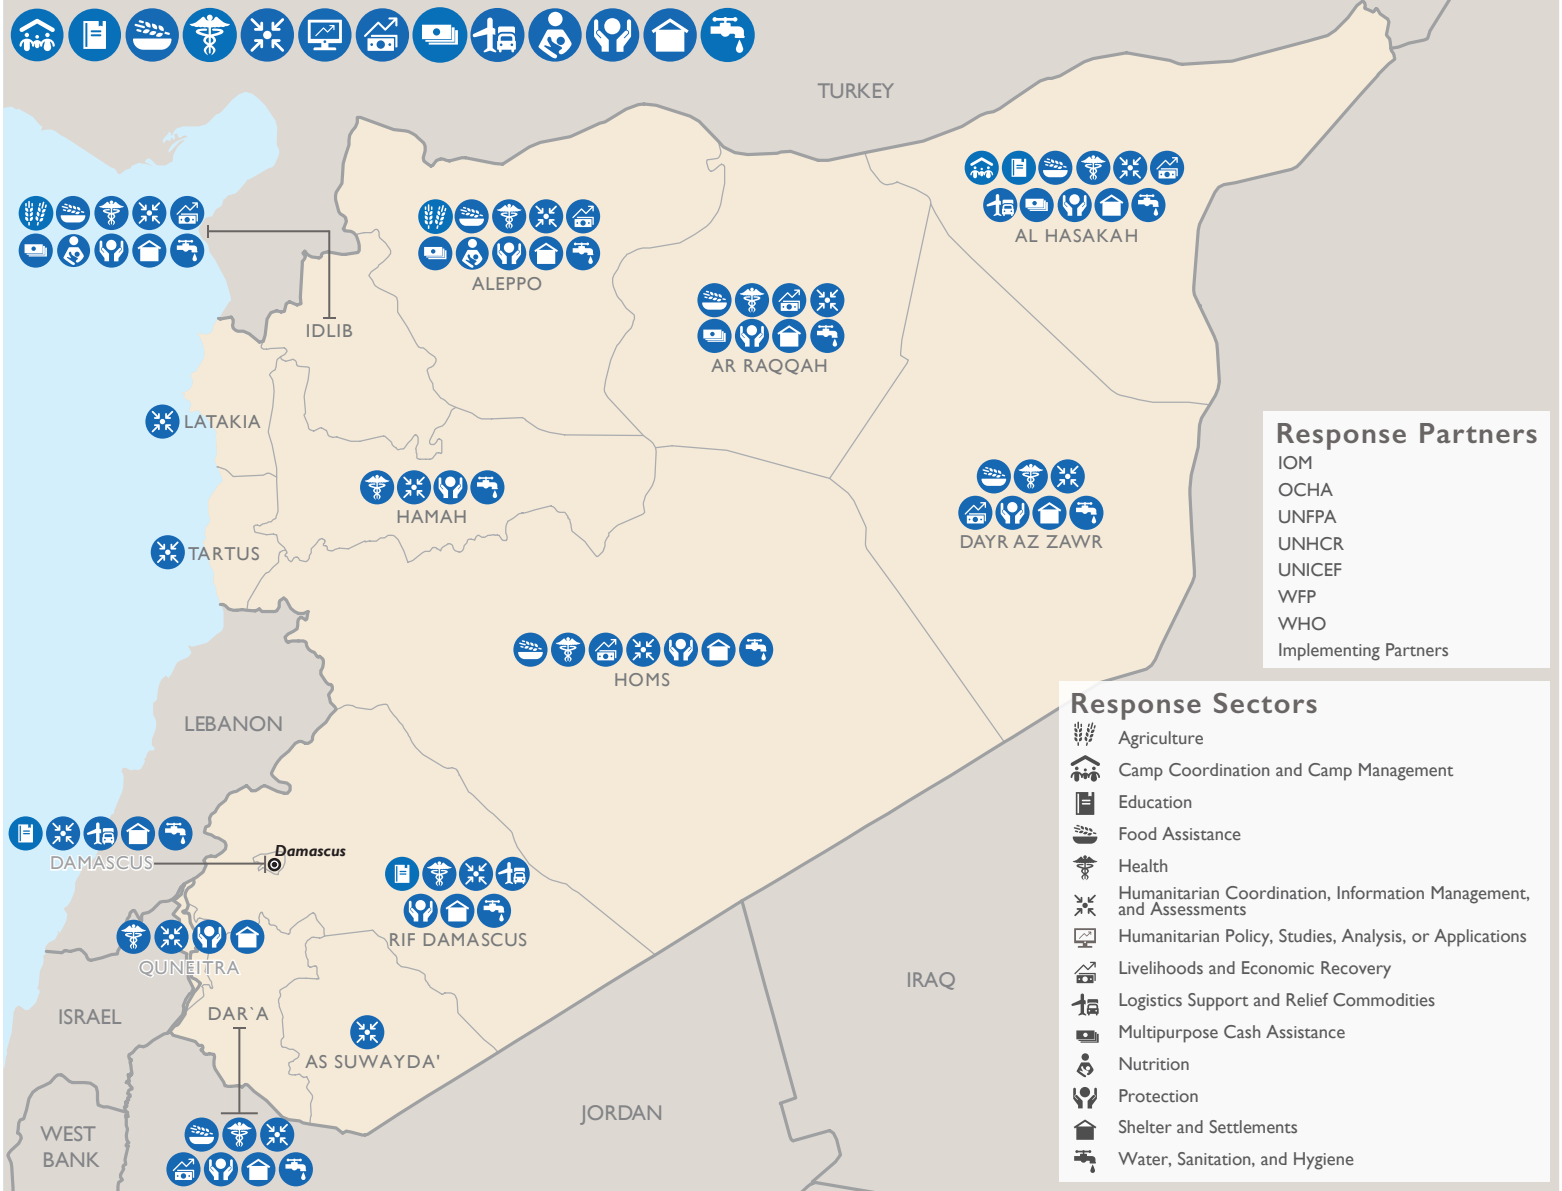

SYRIA COUNTRYWIDE PROGRAMS

This map represents USG-supported programs active as of 01/13/23.

Partner activities are contingent upon access to conflict-affected areas and security concerns.

Registered Syrian Refugees In Neighboring Countries

Syria Regional Response Programs