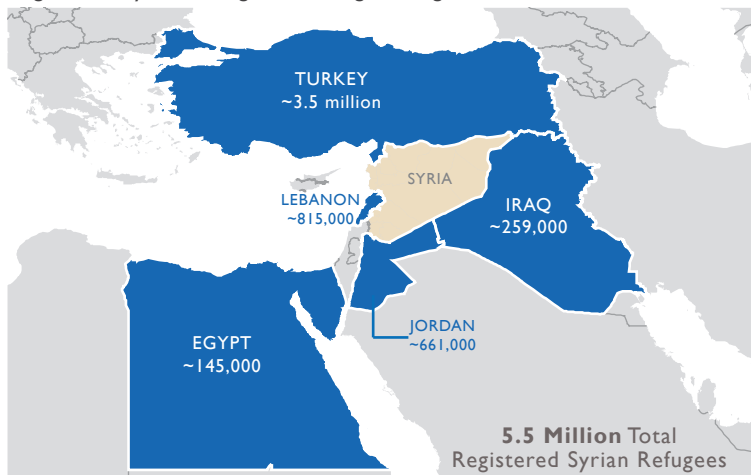

SYRIA COUNTRYWIDE PROGRAMS

This map represents USG-supported programs active as of 01/13/23.

Partner activities are contingent upon access to conflict-affected areas and security concerns.

Registered Syrian Refugees In Neighboring Countries

Syria Regional Response Programs