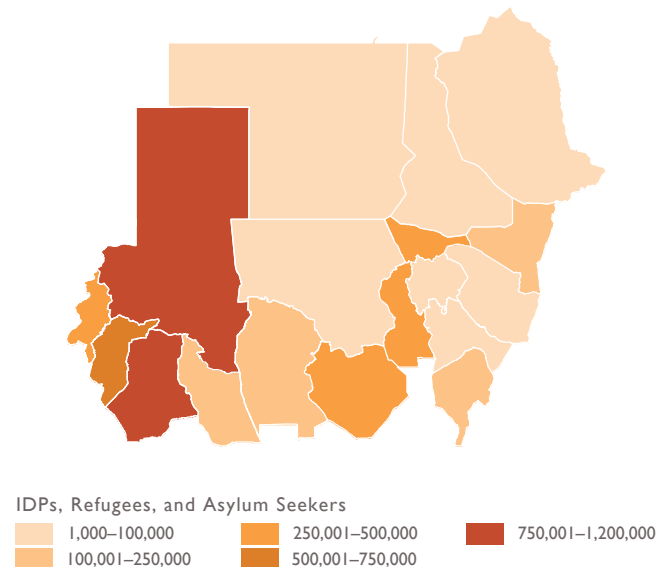

* Final sovereignty status of Abyei Area pending negotiations between South Sudan and Sudan.

South Sudan–Sudan boundary represents 1 January 1956 alignment; final alignment pending negotiations and demarcation.

Displaced People by State

Projected Food Security Outcomes, February–May 2023