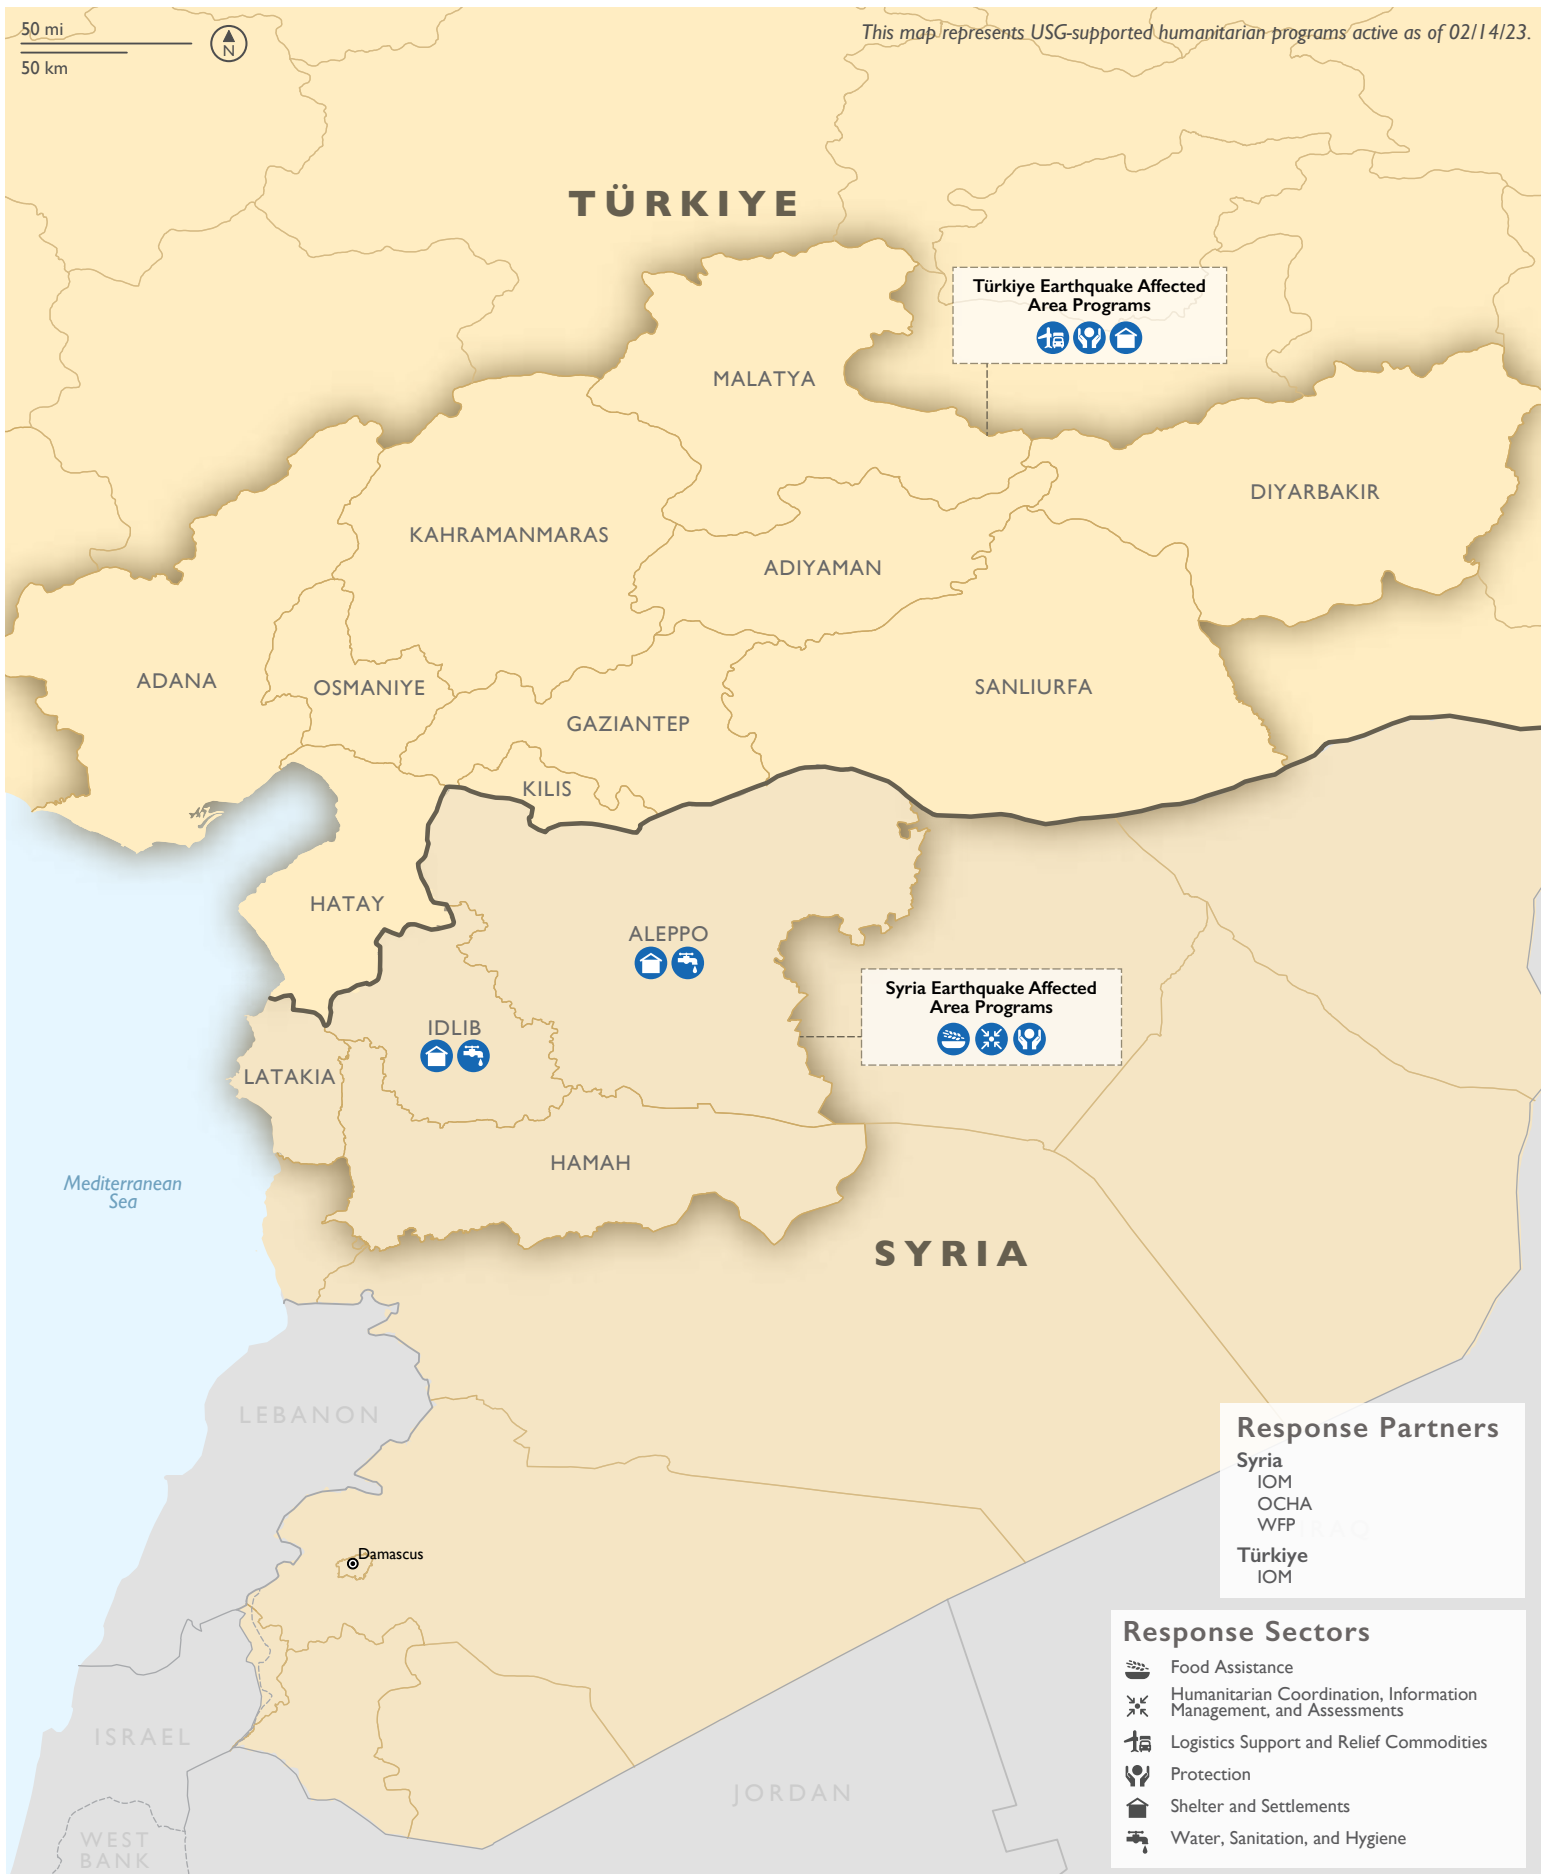

50 mi
50 km

This map represents USG-supported humanitarian programs active as of 02/14/23.

Türkiye Earthquake Affected Area Programs

Syria Earthquake Affected Area Programs

Response Partners

Syria
IOM
OCHA
WFP
UNICEF
UNHCR

Türkiye
IOM

Response Sectors

-  Food Assistance
-  Humanitarian Coordination, Information Management, and Assessments
-  Logistics Support and Relief Commodities
-  Protection
-  Shelter and Settlements
-  Water, Sanitation, and Hygiene