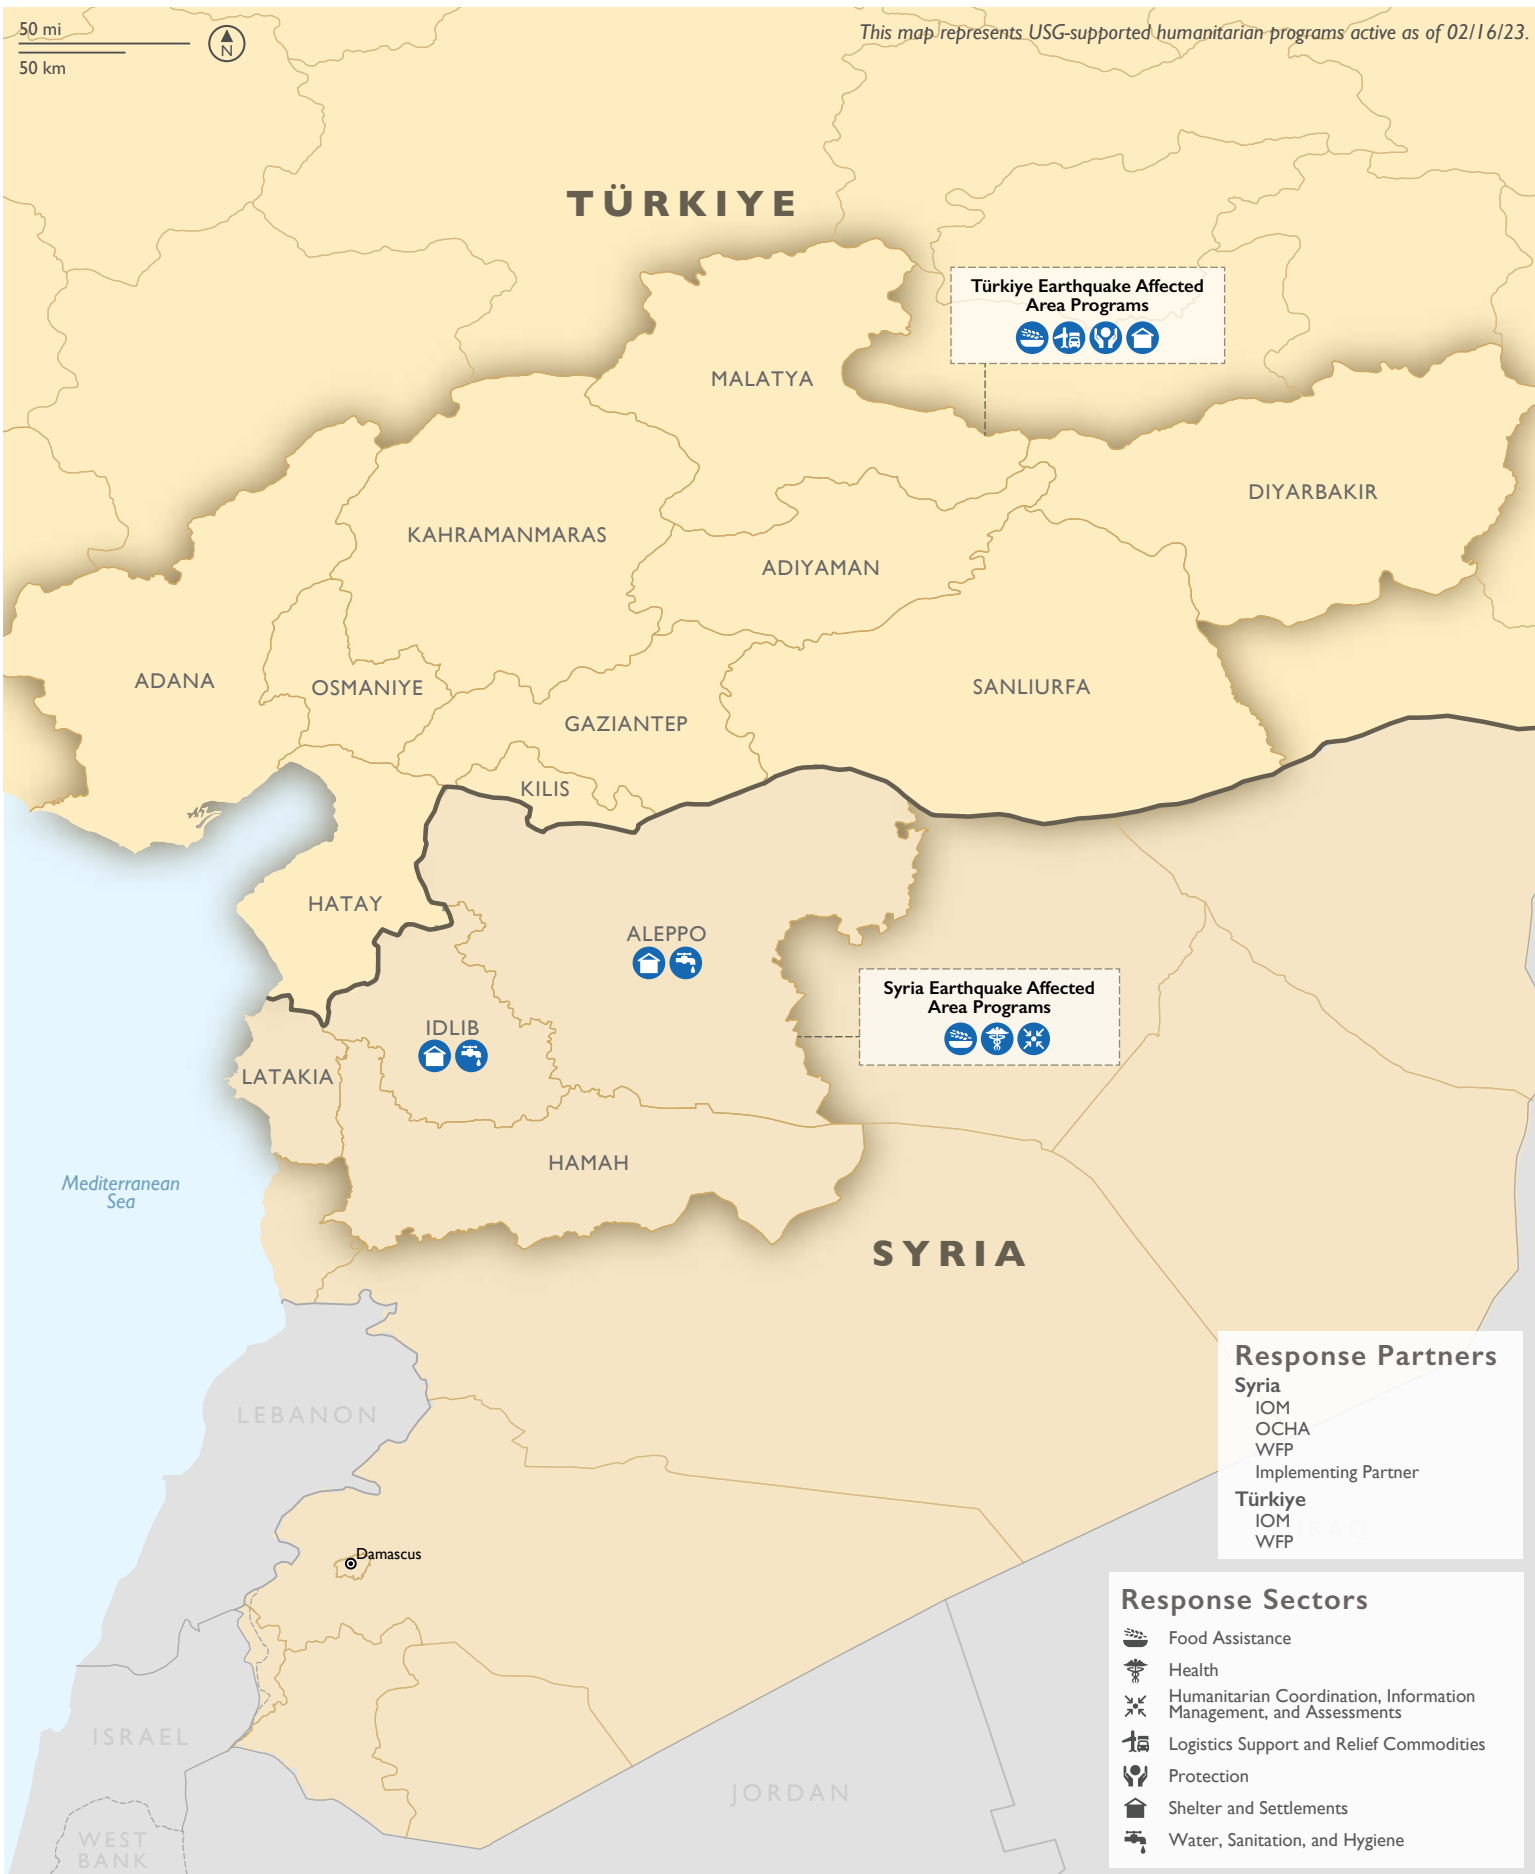

TÜRKIYE AND SYRIA

USG Humanitarian Response to the Earthquakes

50 mi
50 km

This map represents USG-supported humanitarian programs active as of 02/16/23.

Türkiye Earthquake Affected Area Programs

Syria Earthquake Affected Area Programs

Response Partners

Syria
IOM
OCHA
WFP
Implementing Partner

Türkiye
IOM
WFP

Response Sectors

- Food Assistance
- Health
- Humanitarian Coordination, Information Management, and Assessments
- Logistics Support and Relief Commodities
- Protection
- Shelter and Settlements
- Water, Sanitation, and Hygiene