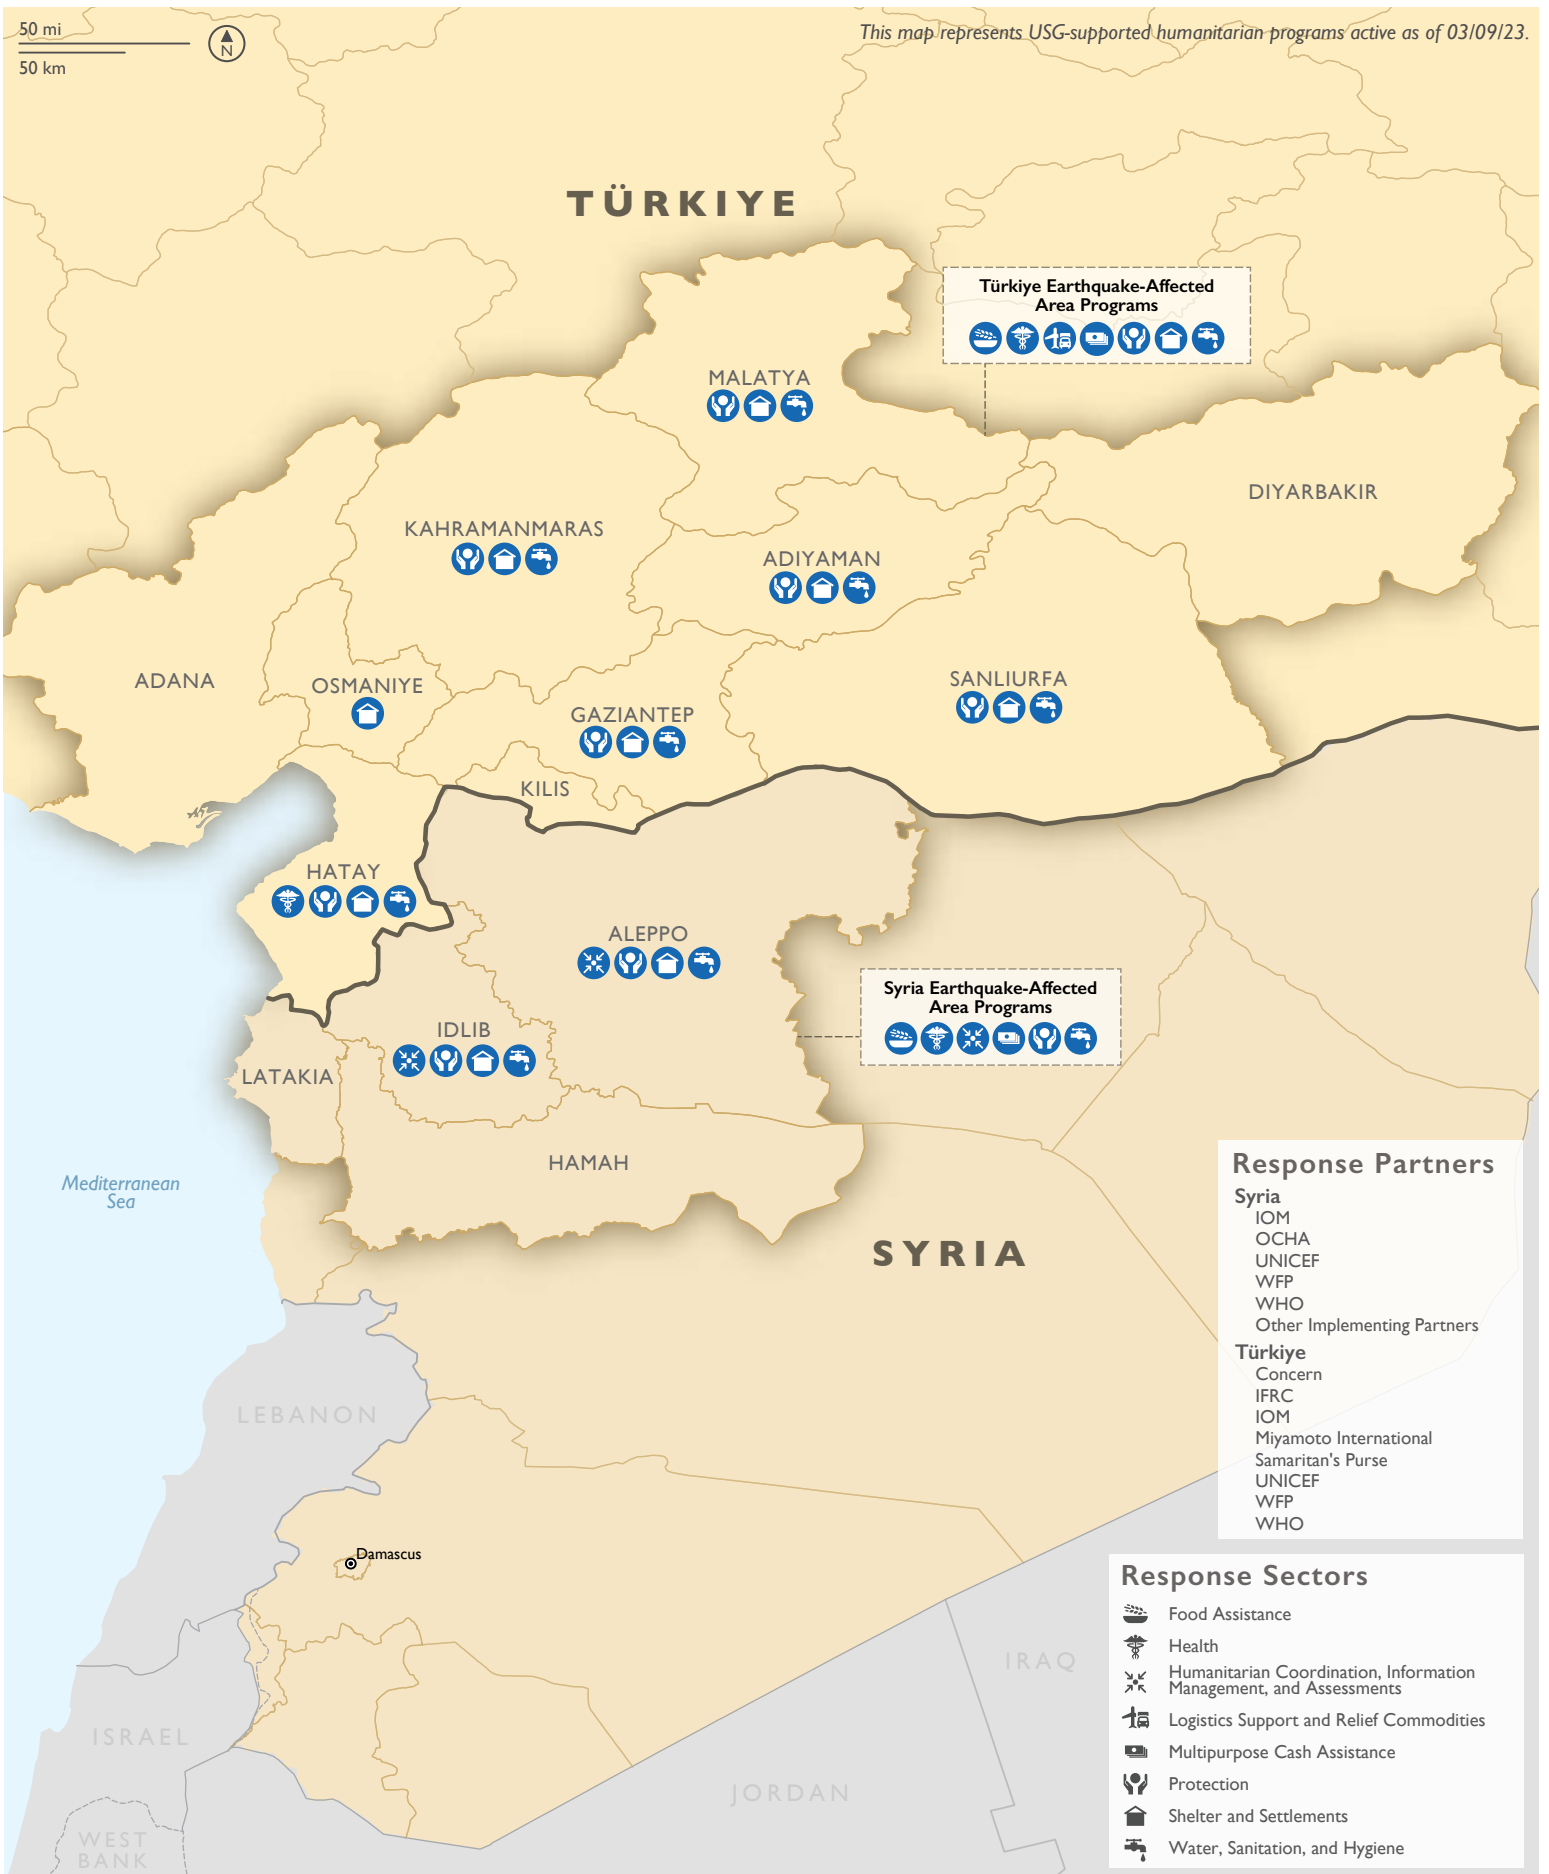

USAID
FROM THE AMERICAN PEOPLE

TÜRKIYE AND SYRIA

USG Humanitarian Response to the Earthquakes

50 mi
50 km

This map represents USG-supported humanitarian programs active as of 03/09/23.

Names and boundary representation are not necessarily authoritative.