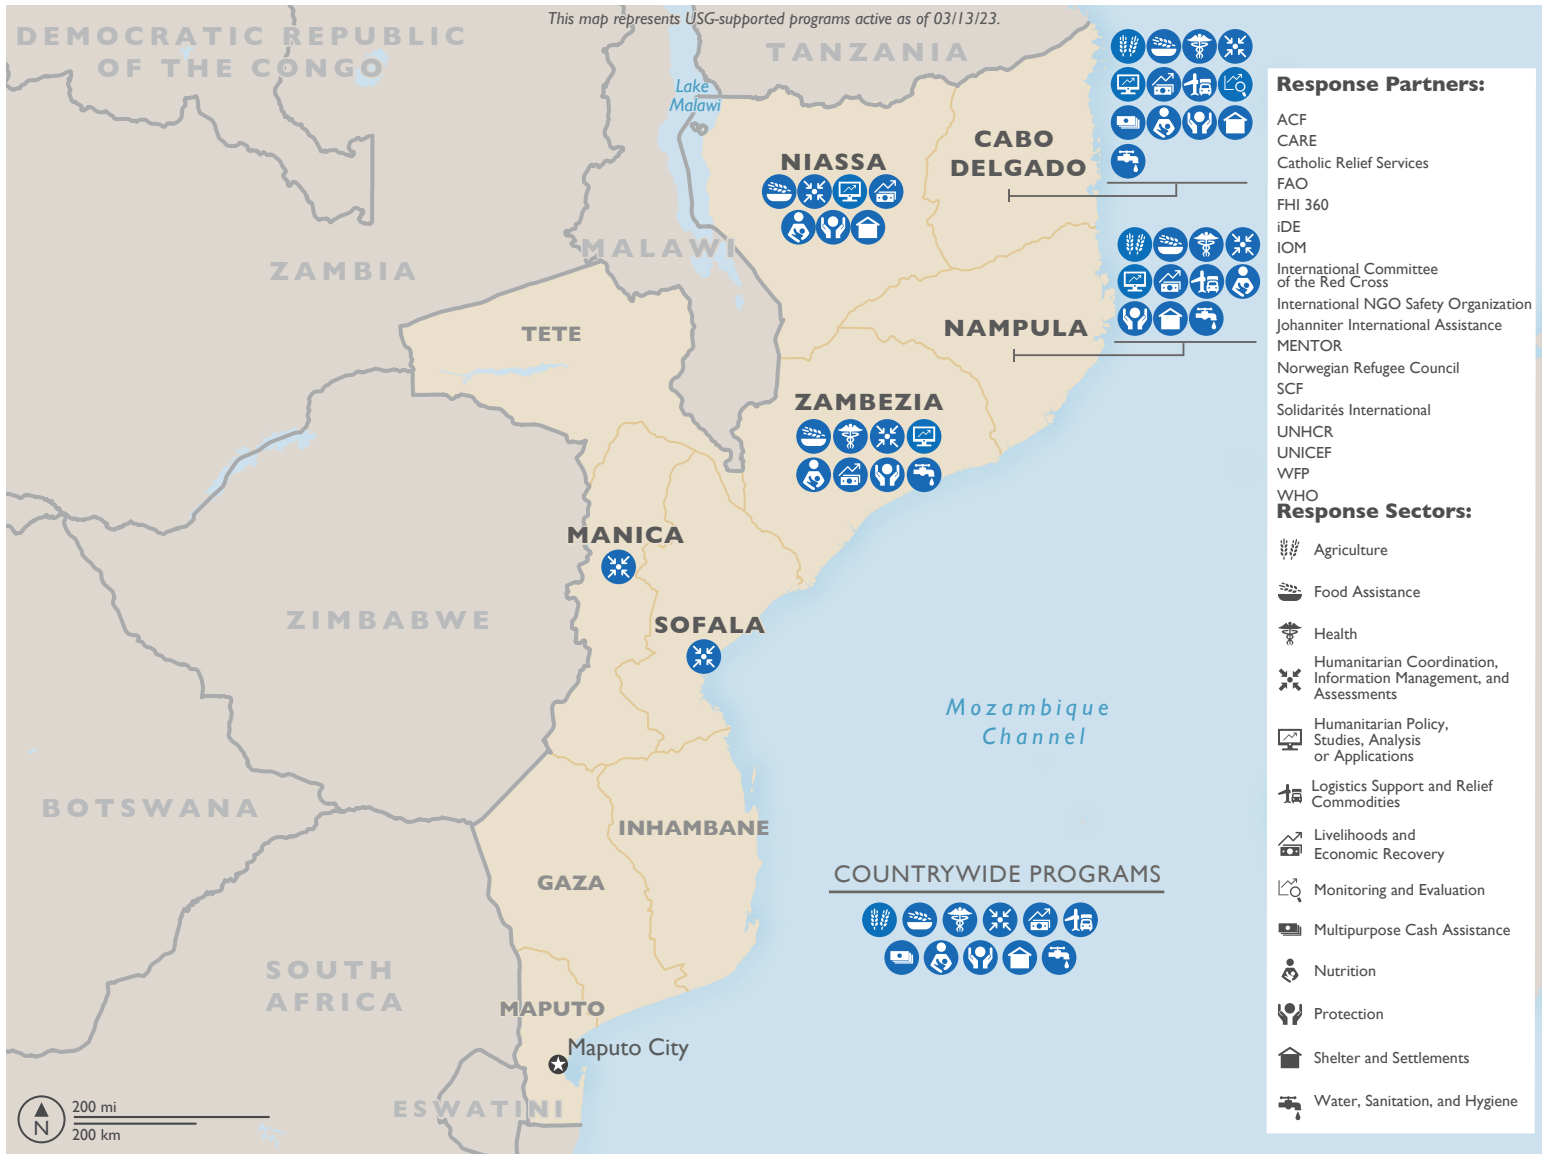

MOZAMBIQUE

USG Response to the Complex Emergency and Tropical Cyclones

Projected Acute Food Insecurity, February–May 2023

Internally Displaced Persons in Northern Mozambique