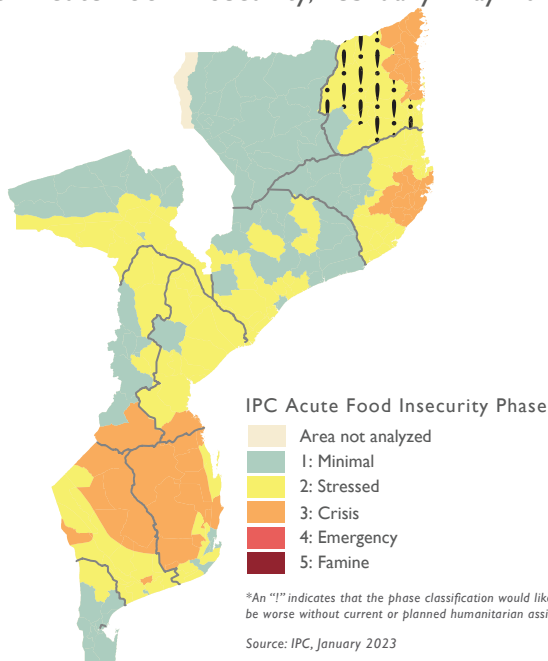

MOZAMBIQUE

USG Response to the Complex Emergency and Tropical Cyclones

Projected Acute Food Insecurity, February–May 2023

Internally Displaced Persons in Northern Mozambique