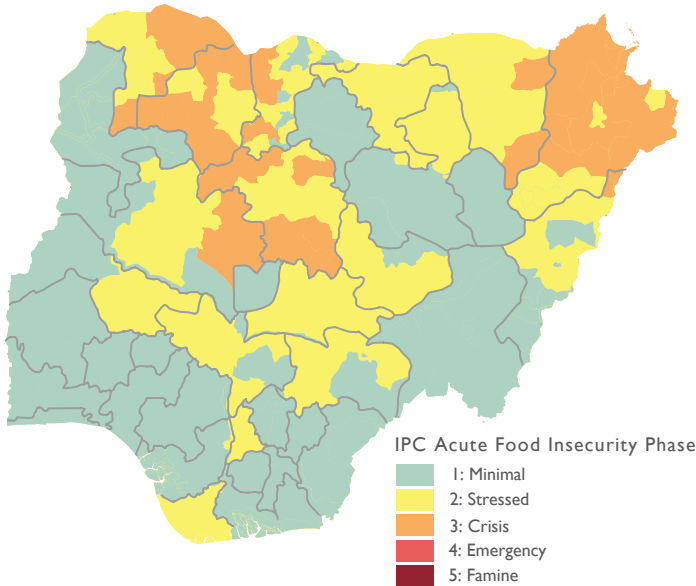

NIGERIA

USG Humanitarian Response to the Complex Emergency

COUNTRYWIDE PROGRAMS

This map represents USG-supported humanitarian programs active as of 03/16/23.

Projected Acute Food Insecurity, February 2023 Through May 2023

Source: FEWS NET, January 2023

Internally Displaced Persons as of January 2023

Source: UNHCR, January 2023