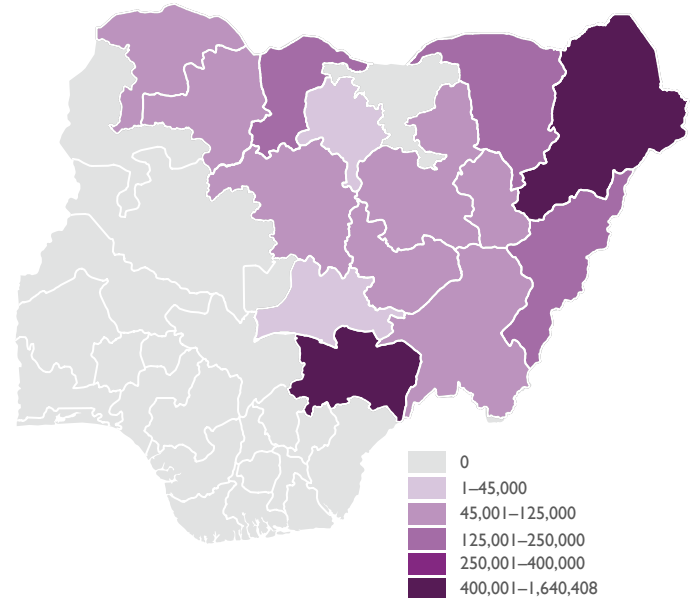

NIGERIA

USG Humanitarian Response to the Complex Emergency

COUNTRYWIDE PROGRAMS

This map represents USG-supported humanitarian programs active as of 03/16/23.

Projected Acute Food Insecurity, February 2023 Through May 2023

Source: FEWS NET, January 2023

Internally Displaced Persons as of January 2023

Source: UNHCR, January 2023