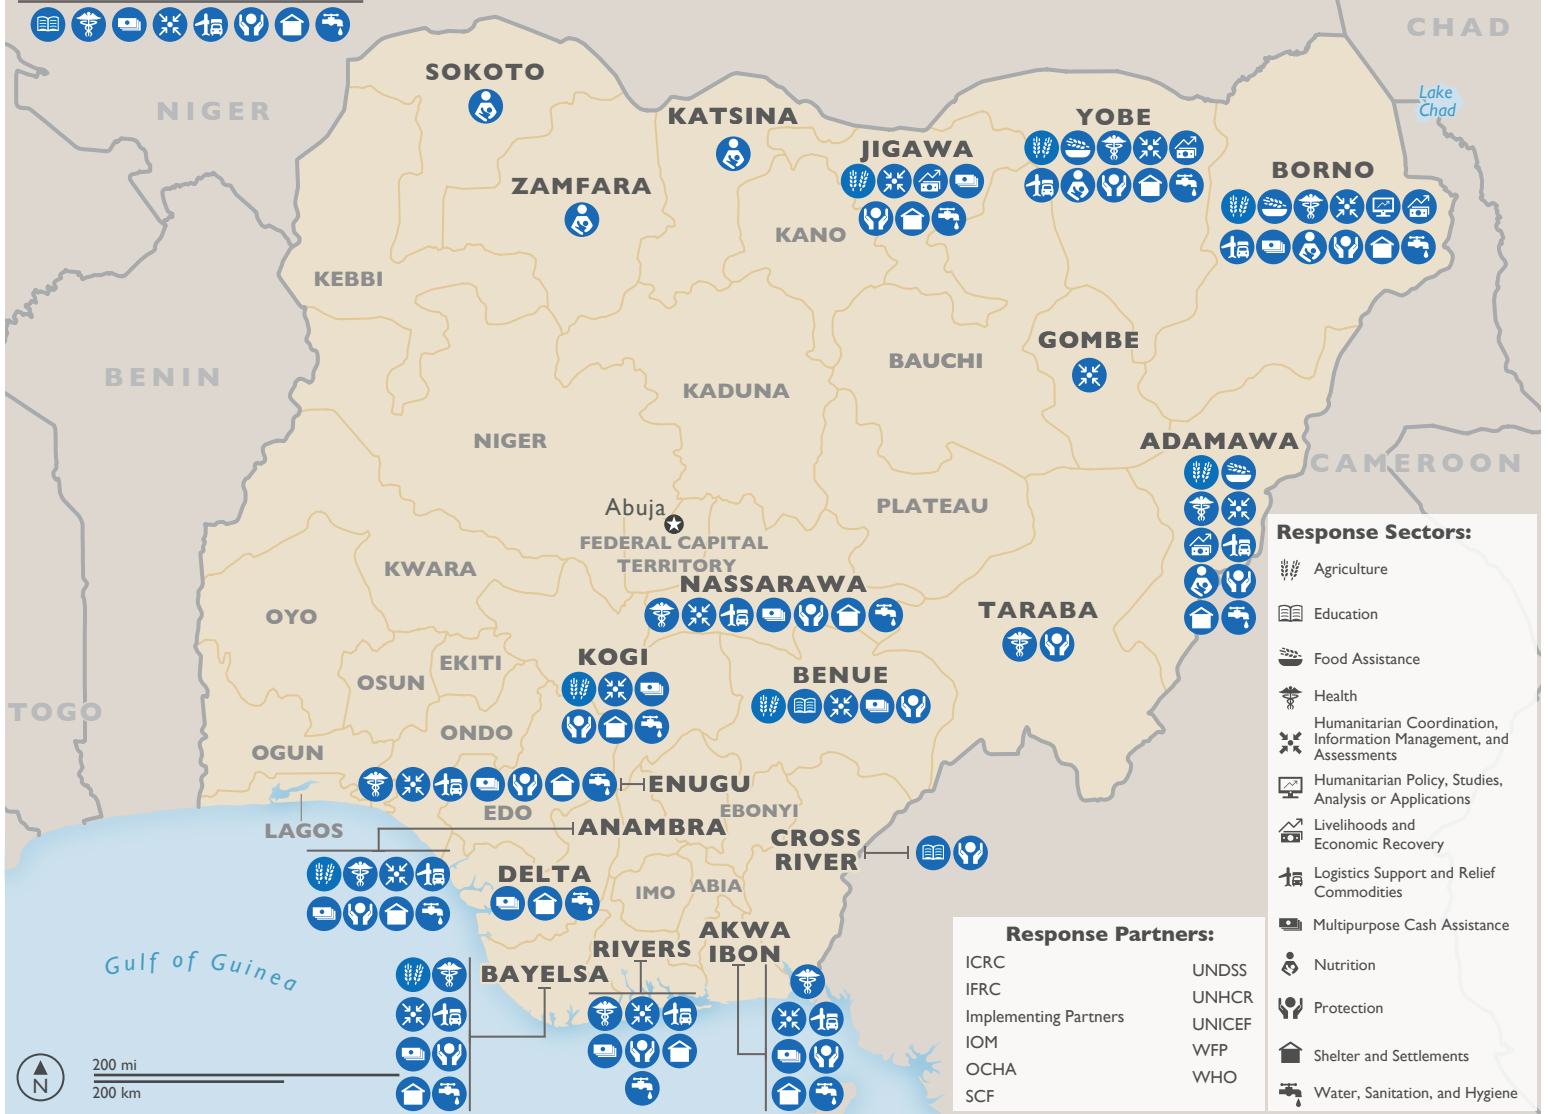

NIGERIA

USG Humanitarian Response to the Complex Emergency

COUNTRYWIDE PROGRAMS

This map represents USG-supported humanitarian programs active as of 03/16/23.

Projected Acute Food Insecurity, February 2023 Through May 2023

Source: FEWS NET, January 2023

Internally Displaced Persons as of January 2023

Source: UNHCR, January 2023