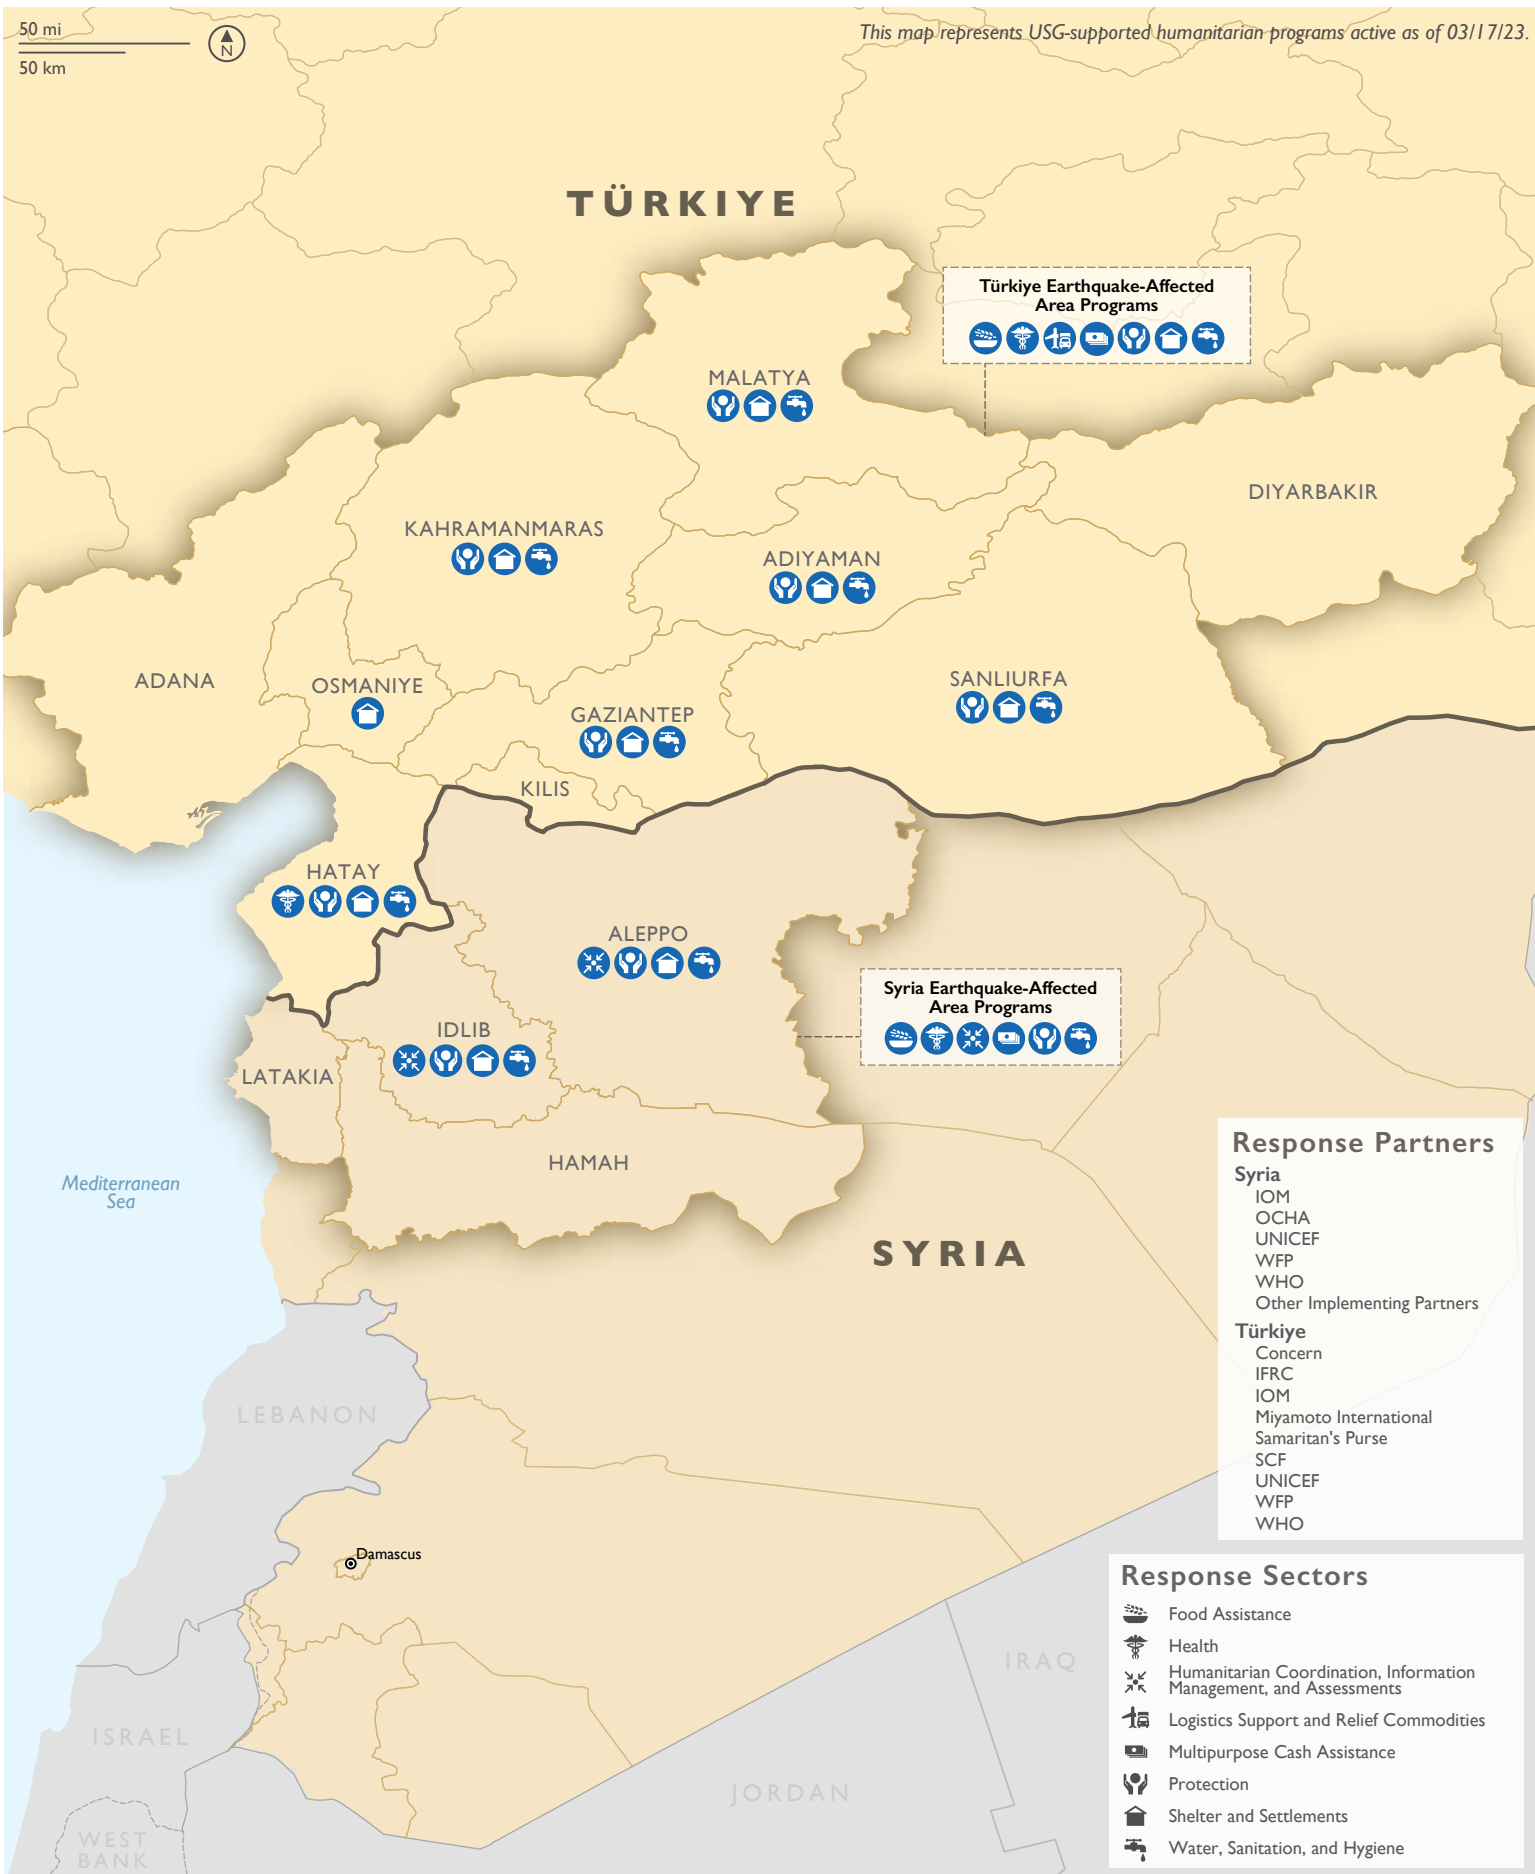

50 mi
50 km

This map represents USG-supported humanitarian programs active as of 03/17/23.

Türkiye Earthquake-Affected Area Programs

Syria Earthquake-Affected Area Programs

- Response Partners**
- Syria**
IOM
OCHA
UNICEF
WFP
WHO
Other Implementing Partners
- Türkiye**
Concern
IFRC
IOM
Miyamoto International
Samaritan's Purse
SCF
UNICEF
WFP
WHO

- Response Sectors**
-  Food Assistance
 -  Health
 -  Humanitarian Coordination, Information Management, and Assessments
 -  Logistics Support and Relief Commodities
 -  Multipurpose Cash Assistance
 -  Protection
 -  Shelter and Settlements
 -  Water, Sanitation, and Hygiene

Names and boundary representation are not necessarily authoritative.