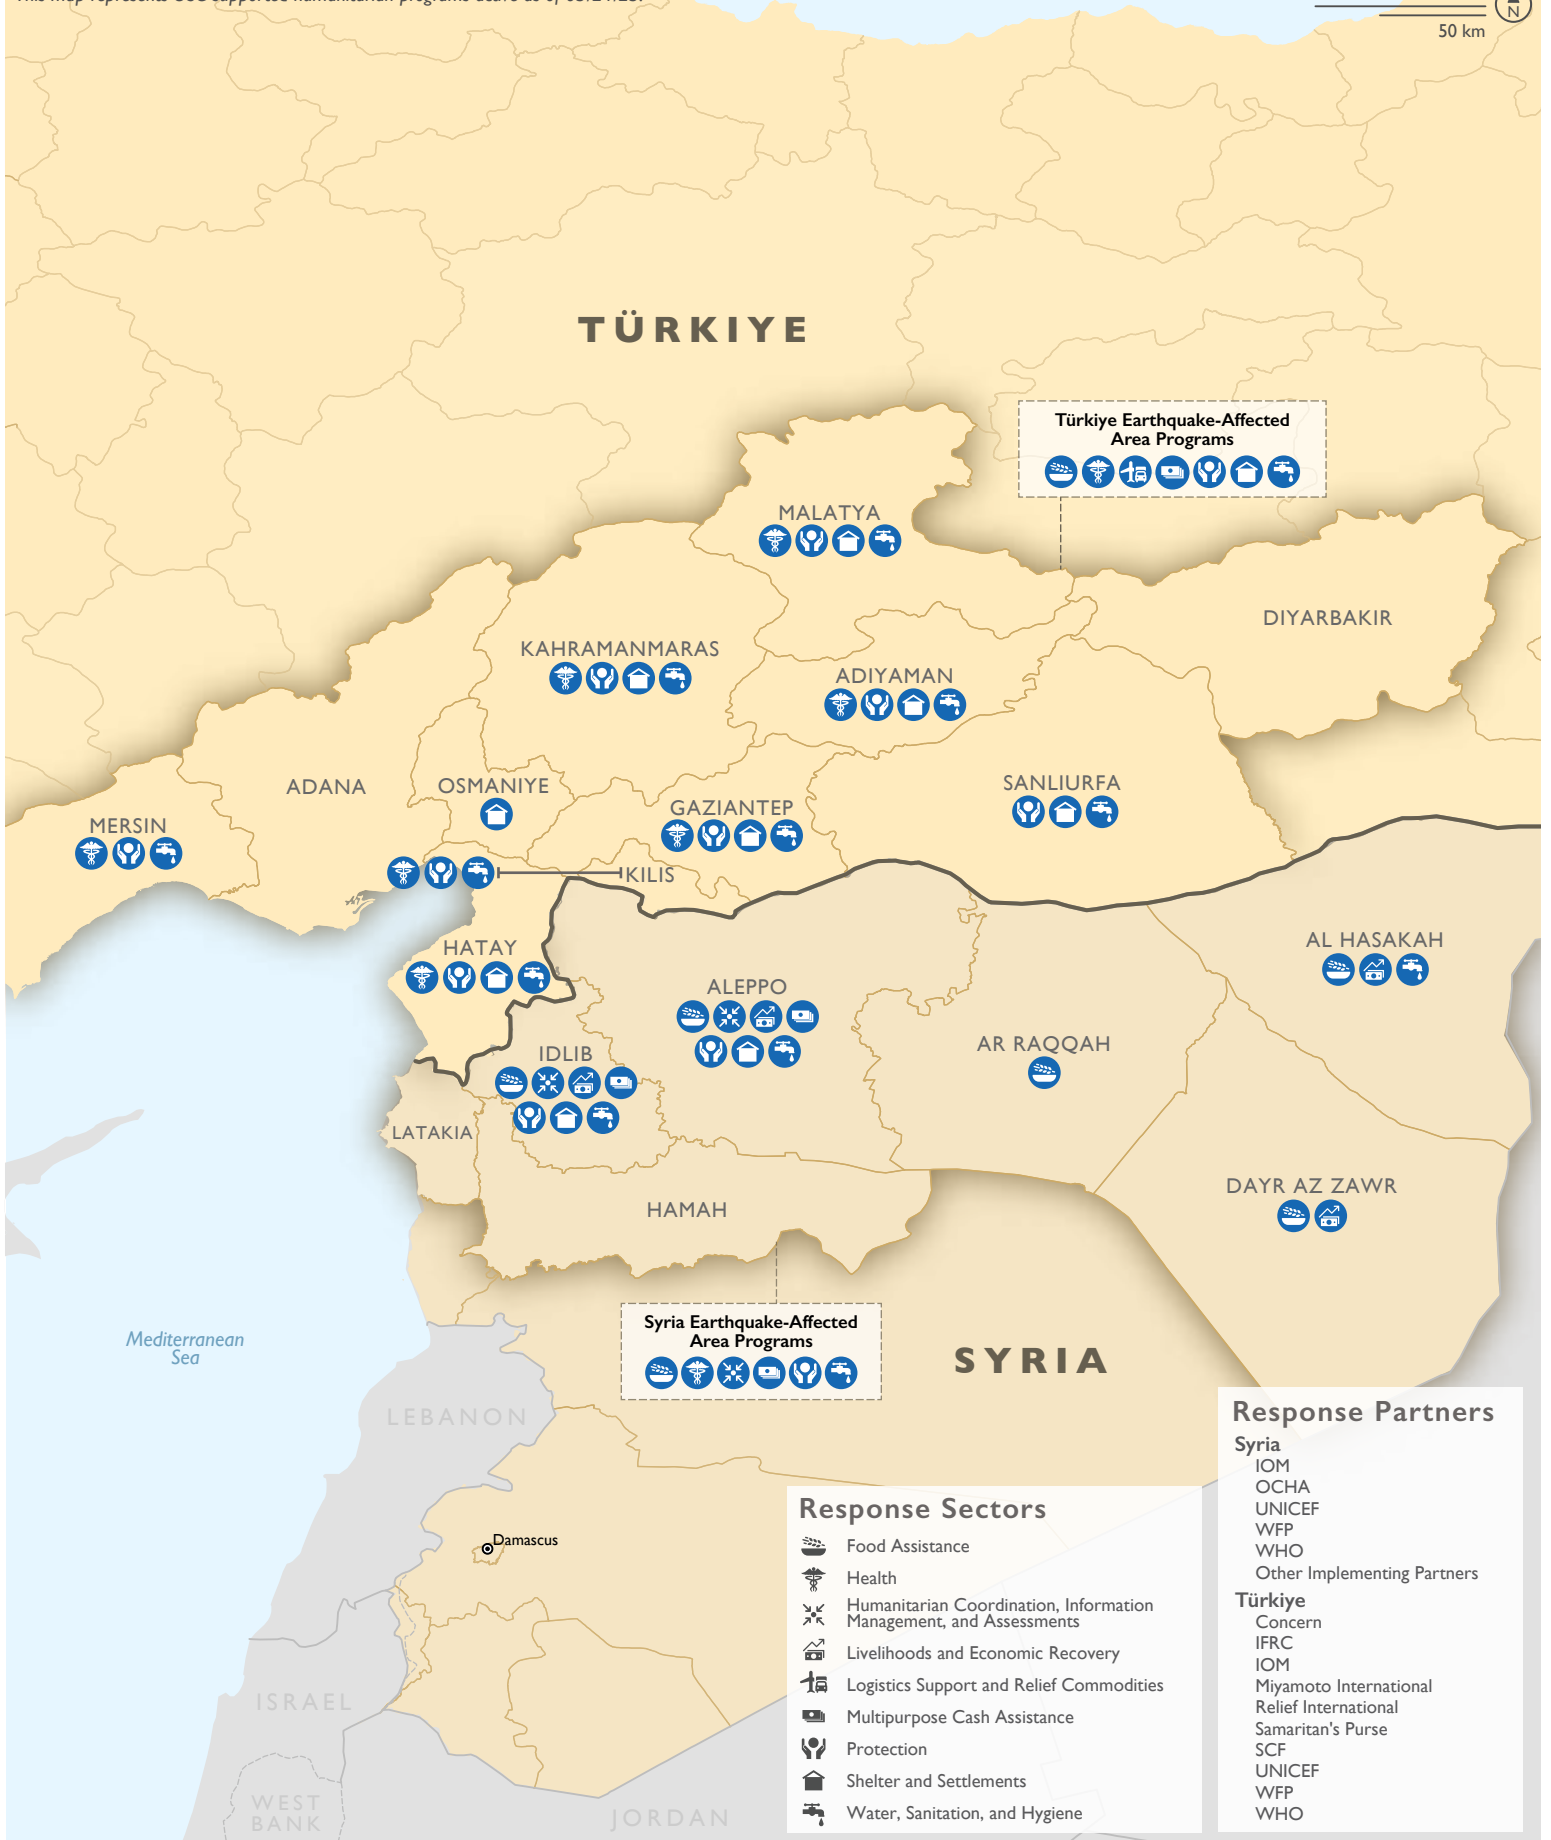

USAID
FROM THE AMERICAN PEOPLE

TÜRKIYE AND SYRIA

USG Humanitarian Response to the Earthquakes

This map represents USG-supported humanitarian programs active as of 03/24/23.

50 mi

50 km

Türkiye Earthquake-Affected Area Programs

Syria Earthquake-Affected Area Programs

Response Sectors

- Food Assistance
- Health
- Humanitarian Coordination, Information Management, and Assessments
- Livelihoods and Economic Recovery
- Logistics Support and Relief Commodities
- Multipurpose Cash Assistance
- Protection
- Shelter and Settlements
- Water, Sanitation, and Hygiene

Response Partners

- Syria**
 - IOM
 - OCHA
 - UNICEF
 - WFP
 - WHO
 - Other Implementing Partners
- Türkiye**
 - Concern
 - IFRC
 - IOM
 - Miyamoto International
 - Relief International
 - Samaritan's Purse
 - SCF
 - UNICEF
 - WFP
 - WHO

Names and boundary representation are not necessarily authoritative.