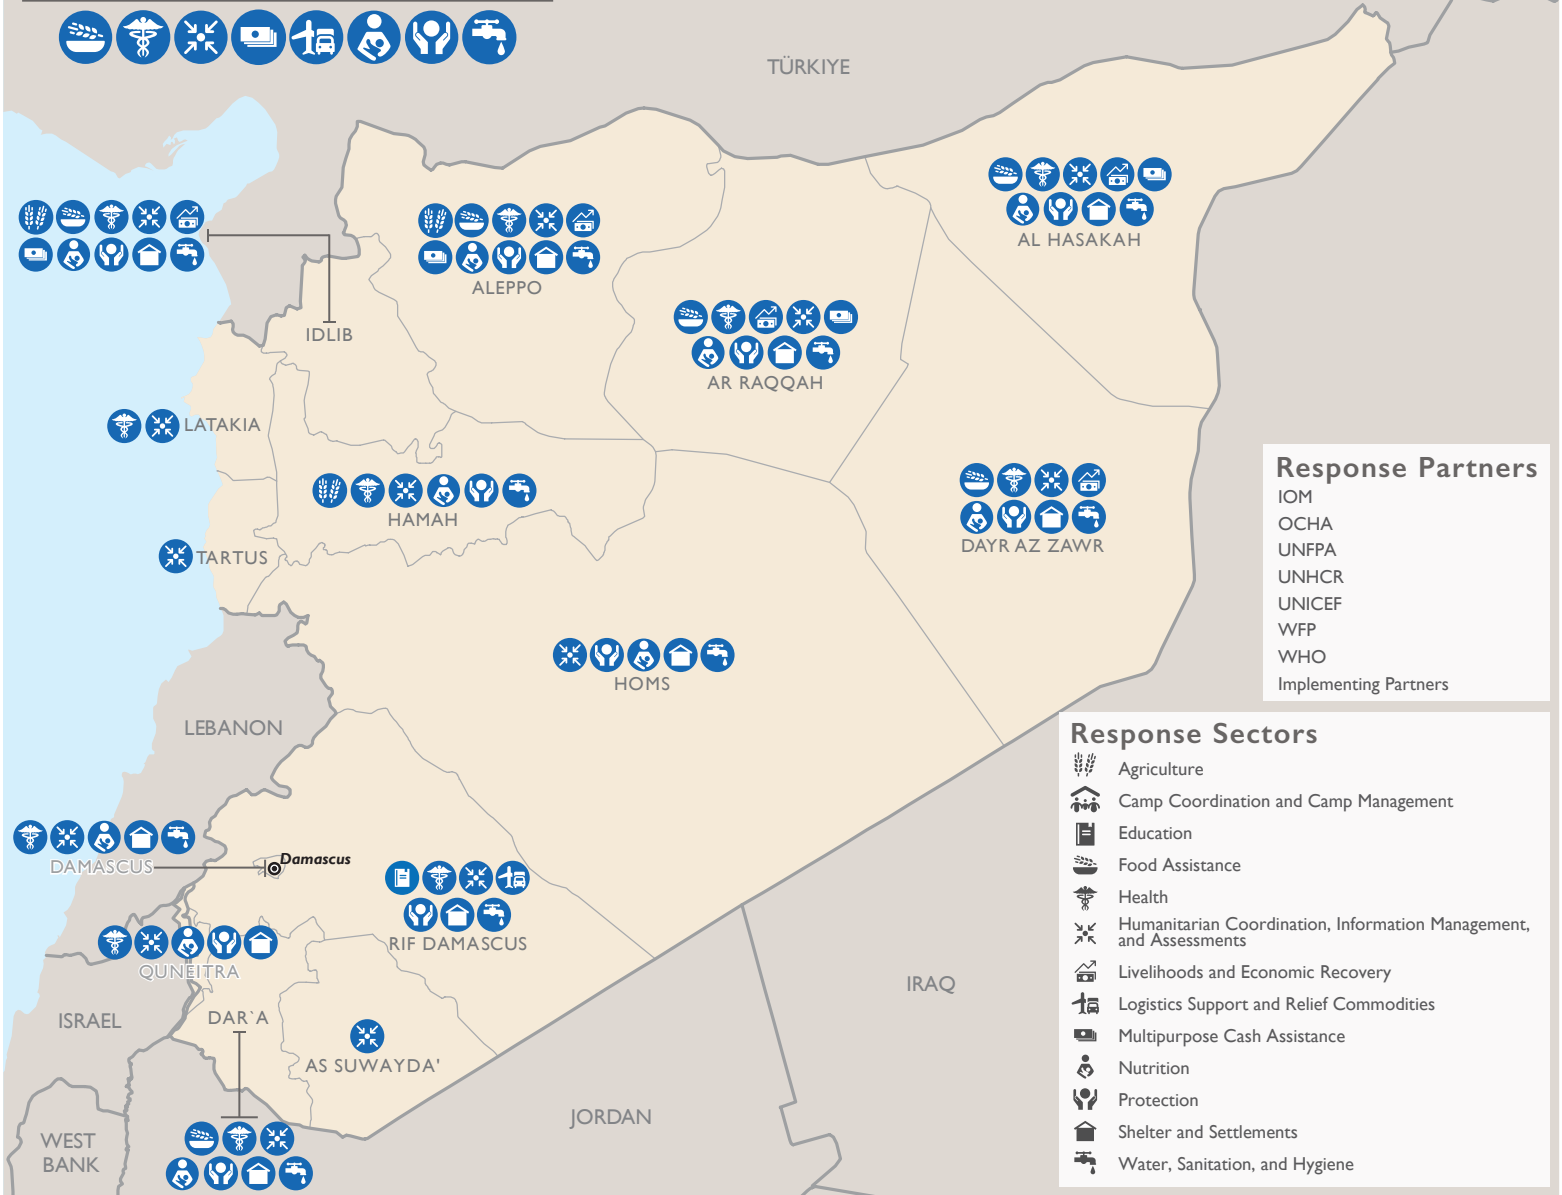

SYRIA COUNTRYWIDE PROGRAMS

This map represents USG-supported humanitarian programs active as of 04/07/23.

Partner activities are contingent upon access to conflict-affected areas and security concerns.

Registered Syrian Refugees In Neighboring Countries

Syria Regional Response Programs