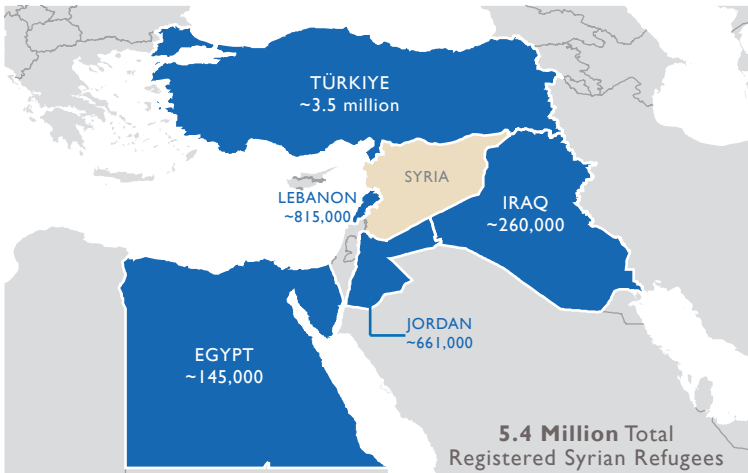

SYRIA COUNTRYWIDE PROGRAMS

This map represents USG-supported humanitarian programs active as of 04/07/23.

Partner activities are contingent upon access to conflict-affected areas and security concerns.

Registered Syrian Refugees In Neighboring Countries

Syria Regional Response Programs