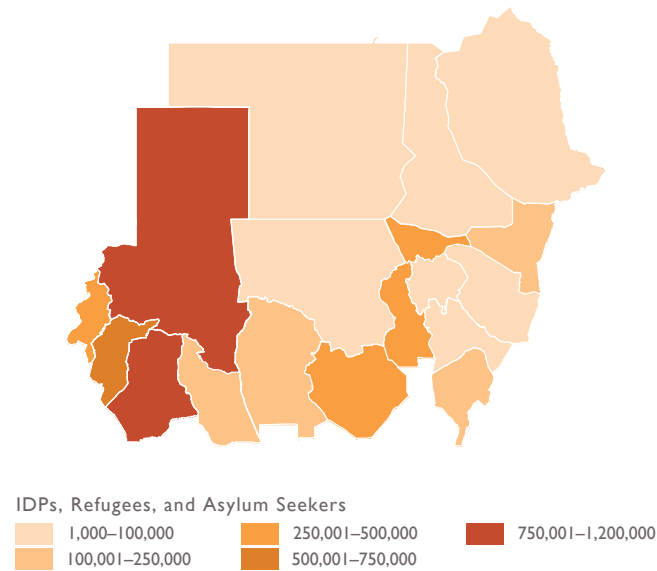

* Final sovereignty status of Abyei Area pending negotiations between South Sudan and Sudan.

South Sudan–Sudan boundary represents 1 January 1956 alignment; final alignment pending negotiations and demarcation.

Displaced People by State

Projected Food Security Outcomes, March–May 2023