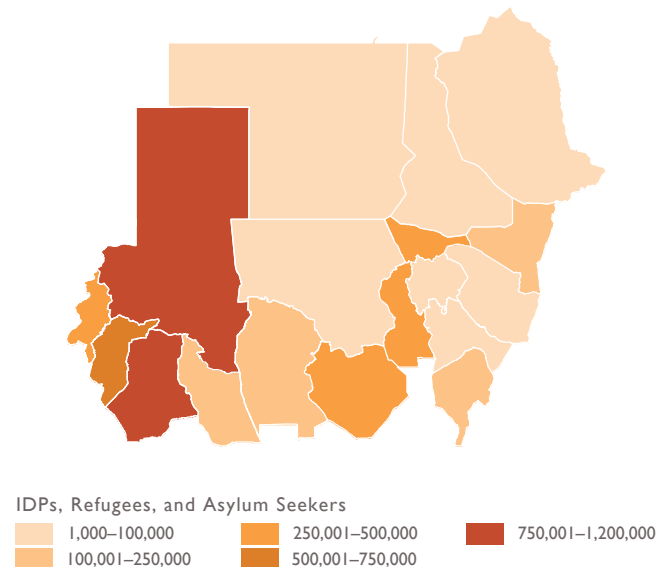

\* Final sovereignty status of Abyei Area pending negotiations between South Sudan and Sudan.

South Sudan–Sudan boundary represents 1 January 1956 alignment; final alignment pending negotiations and demarcation.

Displaced People by State

Projected Food Security Outcomes, March–May 2023