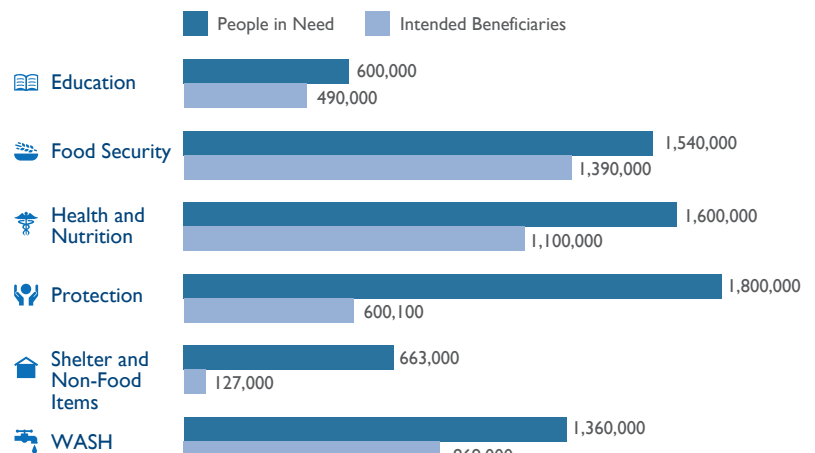

This map represents USG-supported programs active as of 04/27/23.

Food and Soft Drinks Consumer Price Index West Bank and Gaza

Source: WFP Palestine Monthly Market Dashboard February 2023

2022 Humanitarian Response Plan for the West Bank and Gaza