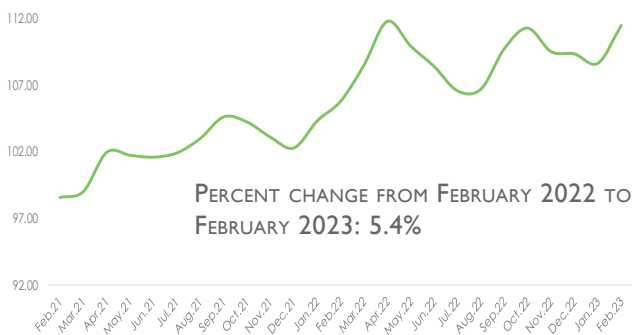

This map represents USG-supported programs active as of 04/27/23.

Food and Soft Drinks Consumer Price Index West Bank and Gaza

Source: WFP Palestine Monthly Market Dashboard February 2023

2022 Humanitarian Response Plan for the West Bank and Gaza