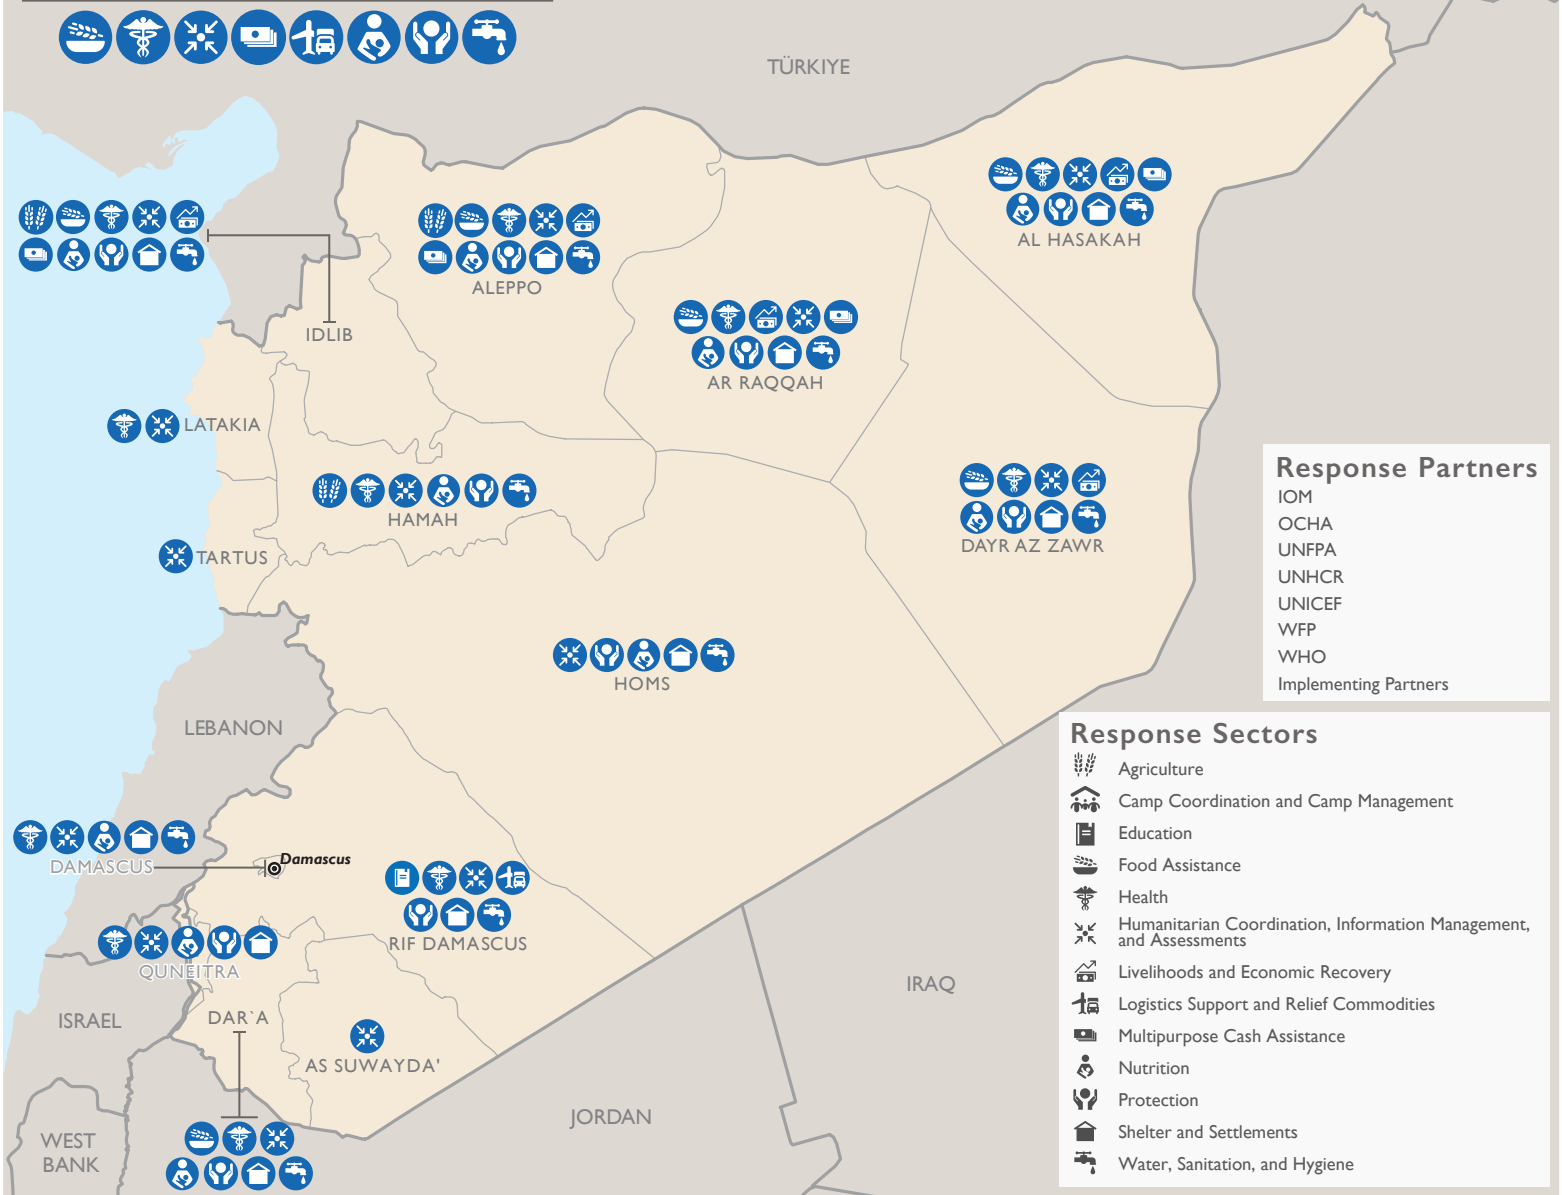

### SYRIA COUNTRYWIDE PROGRAMS

*This map represents USG-supported humanitarian programs active as of 05/05/23.*

*Partner activities are contingent upon access to conflict-affected areas and security concerns.*

### Registered Syrian Refugees In Neighboring Countries

### Syria Regional Response Programs