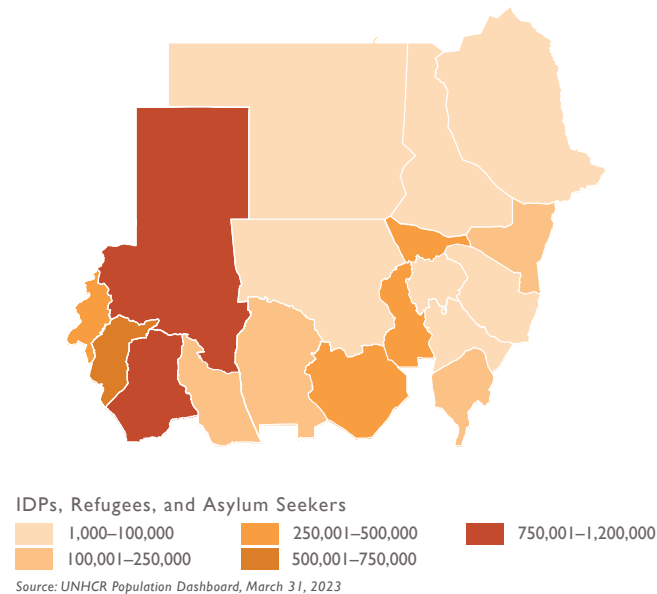

\* Final sovereignty status of Abyei Area pending negotiations between South Sudan and Sudan.

South Sudan–Sudan boundary represents 1 January 1956 alignment; final alignment pending negotiations and demarcation.

Displaced People by State

Projected Food Security Outcomes, April–May 2023